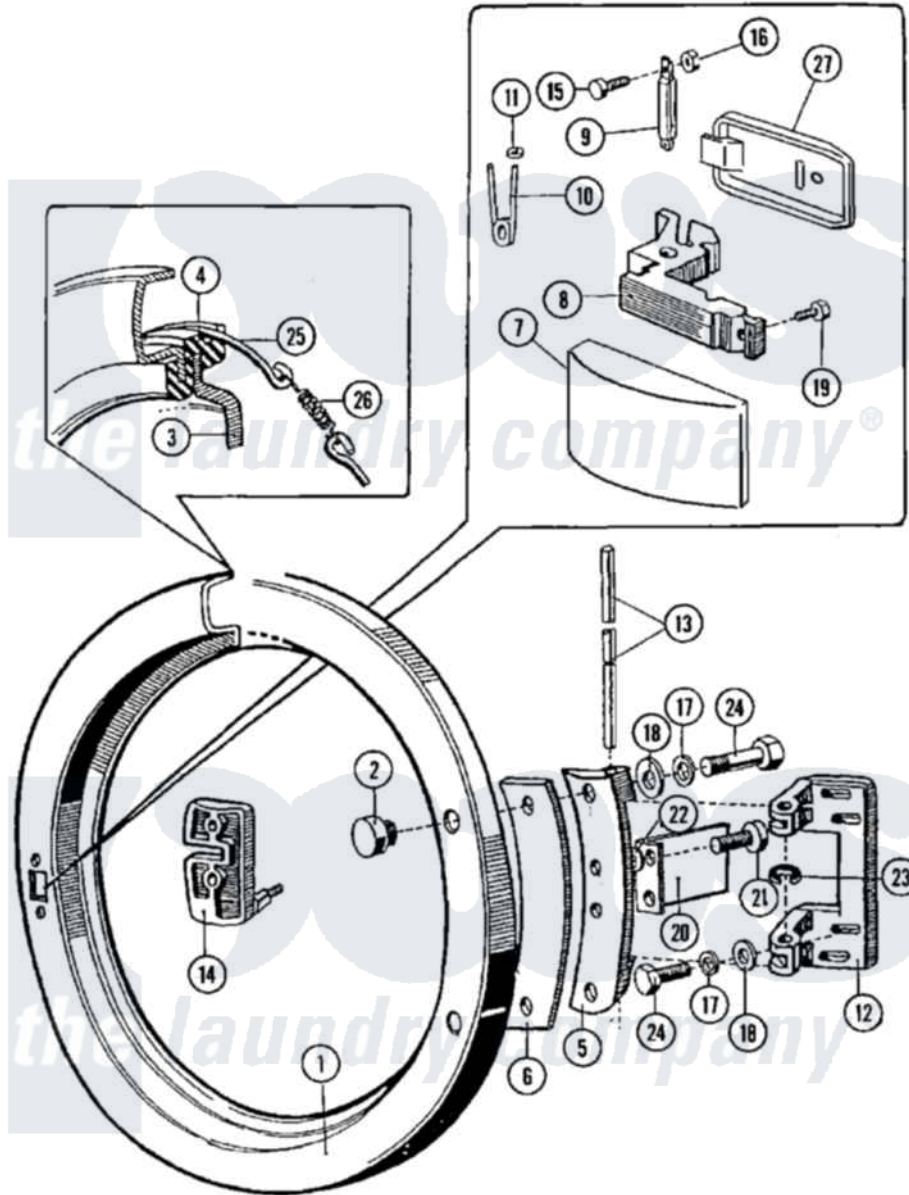

Maytag MFR35PDAVS 07 - DOOR

Maytag [Commercial Maytag MFR35PDAVS Washer Parts](#) Parts Diagram 07 - DOOR
 Click on the part number to view part

Item	Original Part Number	Replaced By	Status	Part Description
001	23001161			Ring, Door
002	23001162			Nut, Ornamental
003	23001163			Glass, Door
004	23001164			Gasket, Door Glass
005	23001165			Plate, Hinge
006	23001166			Shim, Hinge Plate
007	12001889			Kit, Door HANdle Assembly HANdle Front And Back Included
"	23003631	12001889		Kit, Door HANdle Assembly HANdle Front And Back Included
008	23003634			Lever, Door
009	23001168			Door Handle Pivot Pin
010	23001169			Spring, Handle Lever
011	23001057	23002499		Spring Retaining Clip
012	23001171			Base, Hinge
013	23001172			Shaft, Door Hinge

014	23001173		Handle, Lever Plate
015	23002937		Screw
016	23001159		Washer Lu
"	23001176	23001312	Mut M6
017	23001176	23001312	Mut M6
018	23001159		Washer Lu
019	23001621		Screw Lu
020	23001177		Screw
021	23001179		Screw
022	23001180	23001056	Ring, Shaft Locking
023	23001181		Ring, Retaining
024	23002279	23002462	Screw Lu
025	23001185		Doorseal, Tension Ring
026	23001186		Doorspring, Tension Spring
027	23003632	12001889	Kit, Door HANdle Assembly HANdle Front And Back Included