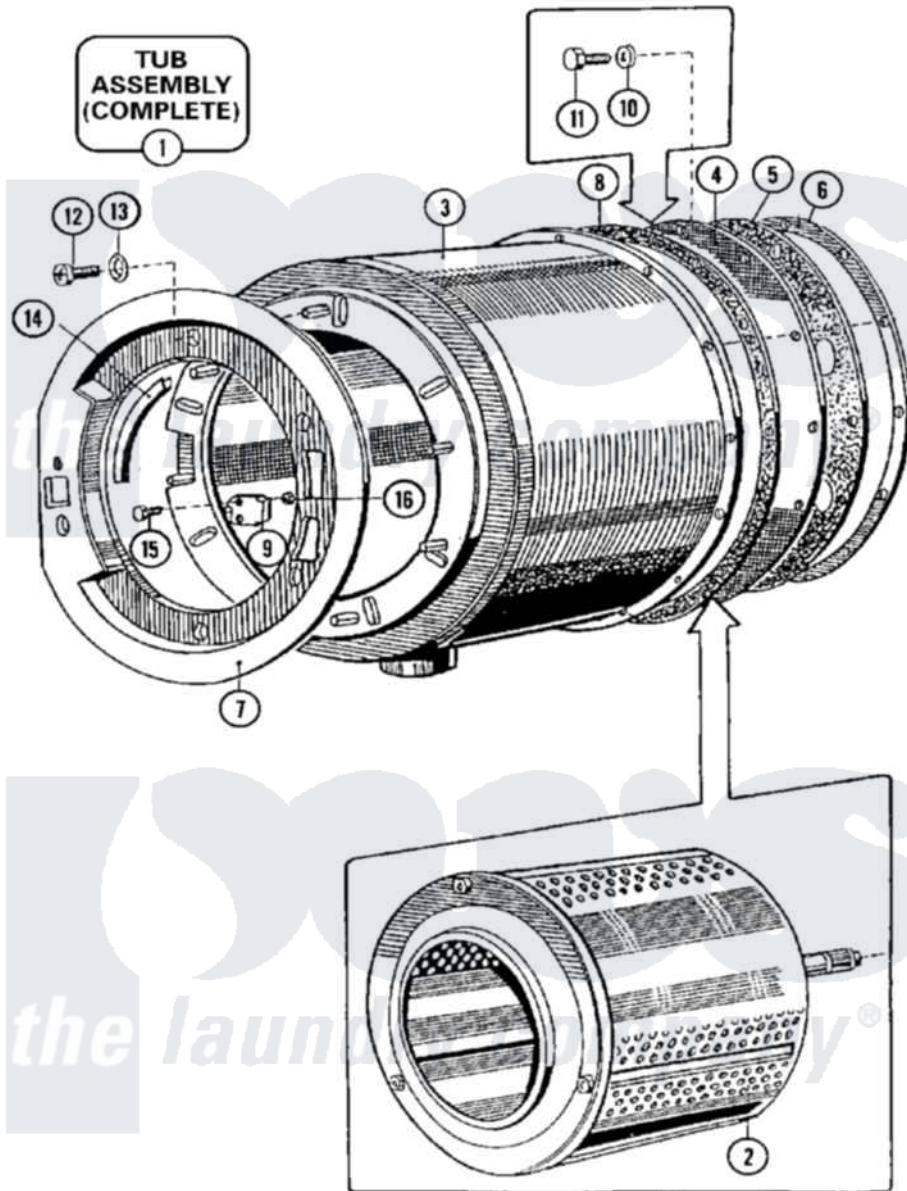

Maytag MFR35PDAVS 08 - BASKET & OUTER SHELL ASSEMBLY

Maytag Commercial Maytag MFR35PDAVS Washer Parts Parts Diagram 08 - BASKET & OUTER SHELL ASSEMBLY

[Click on the part number to view part](#)

Item	Original Part Number	Replaced By	Status	Part Description
001	NLA		Not Available	TUB (COMPLETE)
002	23003817			Drum And Shaft Mfr 35 Lu
003	23001191			Shell, Outer
004	23001193			Backplate
005	23001195			Backplate
006	23001197			Ring, Clamp
007	23001198			Shield
008	23001199			Gasket, Rear Shell
009	23001200			Hinge, Mirco Switch
010	23001201			Washer
011	23001202	23002940		Screw
012	23001177			Screw
013	23001204			Washer, Finishing
014	23001088	23002473		Rubber, Protective
015	23001089			Screw
016	23001055	23001014		Nut M4