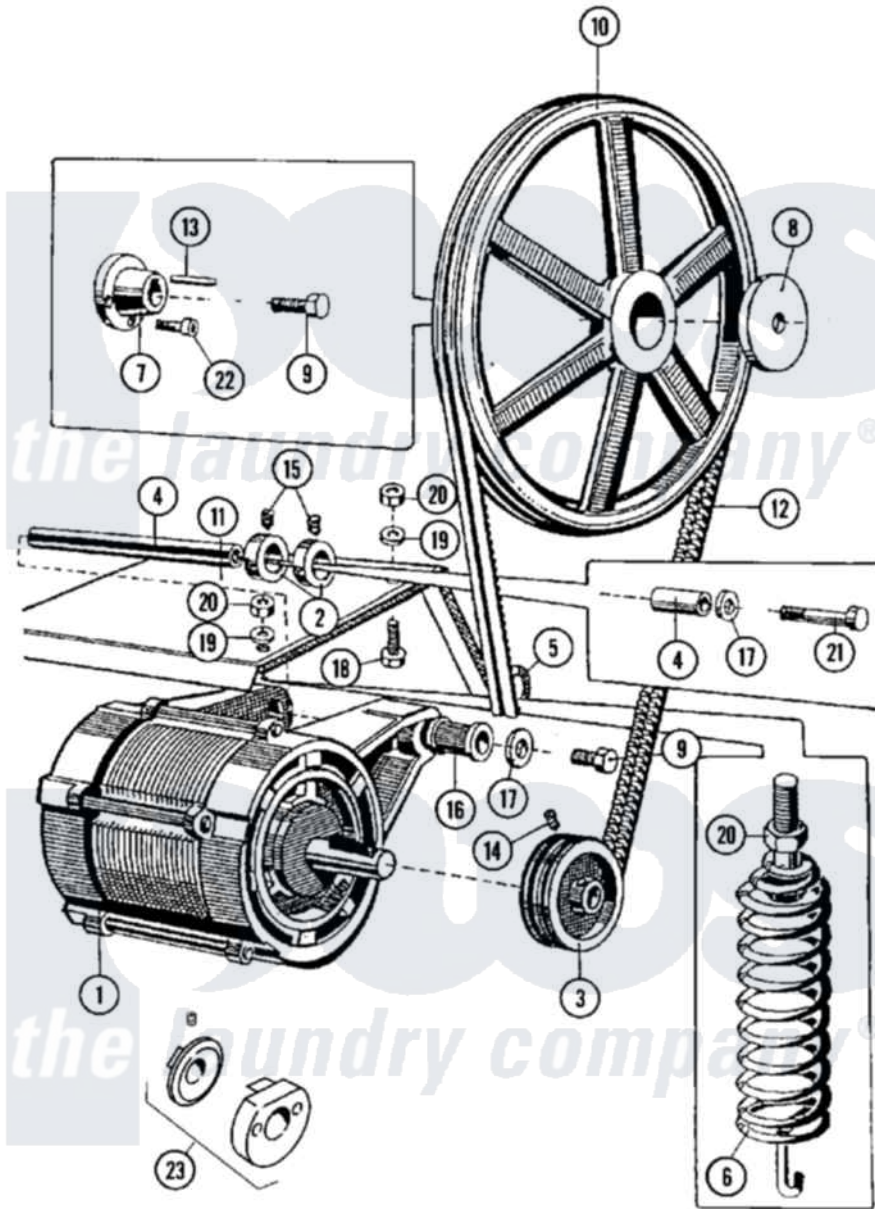

# Maytag MFR35PDAVS 10 - MOTOR & BASKET PULLEY

Maytag Commercial Maytag MFR35PDAVS Washer Parts Parts Diagram 10 - MOTOR & BASKET PULLEY  
 Click on the part number to view part

| Item | Original Part Number     | Replaced By | Status | Part Description          |
|------|--------------------------|-------------|--------|---------------------------|
| 001  | <a href="#">23001269</a> |             |        | Motor                     |
| "    | <a href="#">23001270</a> |             |        | Motor                     |
| 002  | <a href="#">23002925</a> |             |        | Shaft, Sliding Ring Motor |
| 003  | <a href="#">23001273</a> |             |        | V-Pulley                  |
| 004  | <a href="#">23002926</a> |             |        | Rod, Motor Support        |
| "    | <a href="#">23002927</a> |             |        | Shaft, Extension Motor    |
| 005  | <a href="#">23001278</a> |             |        | Tensioner, Belt           |
| 006  | <a href="#">23001279</a> |             |        | Belt, Tension Spring      |
| 007  | <a href="#">23001280</a> |             |        | Bushing, Tapered          |
| 008  | <a href="#">23001282</a> |             |        | Washer                    |
| 009  | <a href="#">23001283</a> |             |        | Bolt                      |
| 010  | <a href="#">23001284</a> |             |        | Pulley, Basket            |
| 011  | <a href="#">23002928</a> |             |        | Motor, Protection Shield  |
| 012  | <a href="#">23001287</a> |             |        | V-Belt                    |
| 013  | <a href="#">23001288</a> |             |        | Key, Basket Pulley        |
| 014  | <a href="#">23001289</a> |             |        | Screw, Allen Set          |