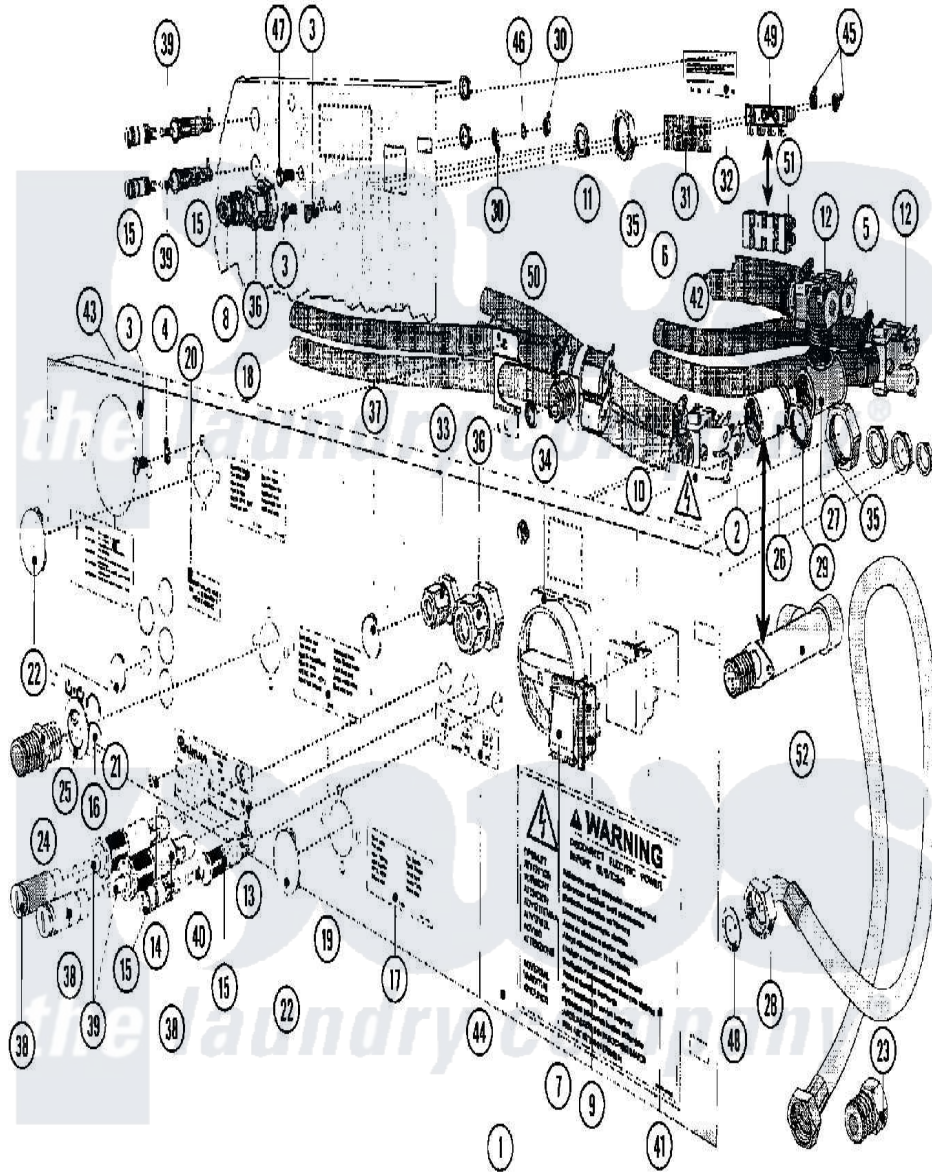

Maytag MFR35PDAVS 11 - WATER VALVE & REAR PANEL

Maytag Commercial Maytag MFR35PDAVS Washer Parts Parts Diagram 11 - WATER VALVE & REAR PANEL
 Click on the part number to view part

Item	Original Part Number	Replaced By	Status	Part Description
001	23002909	23003683		Bridge, Rear
002	23001533			Valve, Three-Way
003	23002423	23001361		Bolt
004	23002111	23001013		Lock Washer External Teeth M4
005	23001506	596669		Clamp, Manifold
006	23001507			Waterhose
007	23001532			Cover, Button
008	23001453			Nut, Swivel
009	23001529			Button
010	23001452			Square Plug
011	23001450			Swivel
012	23001455			Valve, Two Way
013	BLANK		Not Available	PLATE, IDENTIFICATION
014	23001461			Rivets, Blind
015	23001462			Holder, Fuse
016	23001468			Sticker, Spin Direction