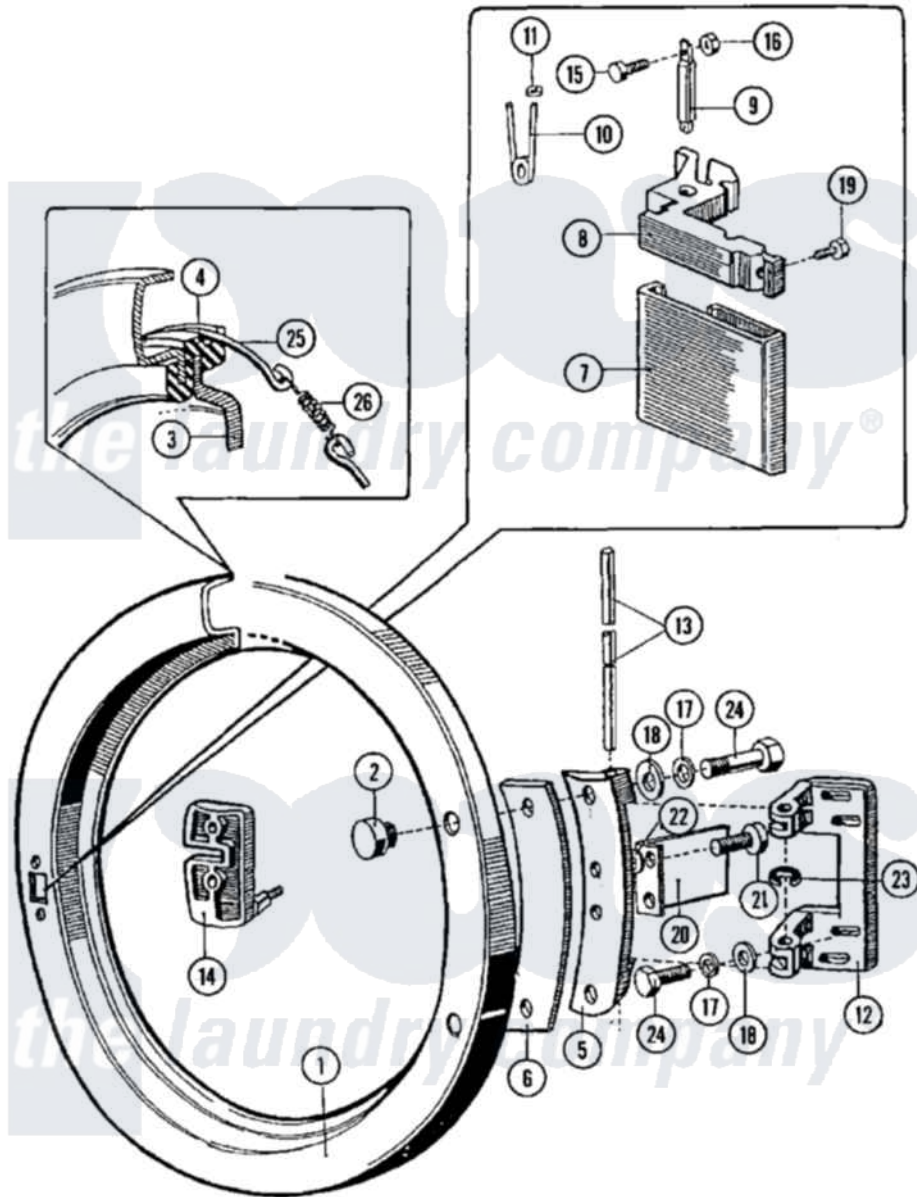

Maytag MFR35PNAVS 05 - DOOR

Maytag [Commercial Maytag MFR35PNAVS Washer Parts](#) Parts Diagram 05 - DOOR
 Click on the part number to view part

Item	Original Part Number	Replaced By	Status	Part Description
001	23001161			Ring, Door
002	23001162			Nut, Ornamental
003	23001163			Glass, Door
004	23001164			Gasket, Door Glass
005	23001165			Plate, Hinge
006	23001166			Shim, Hinge Plate
007	23001510	12001889		Kit, Door HANdle Assembly HANdle Front And Back Included
"	23003631	12001889		Kit, Door HANdle Assembly HANdle Front And Back Included
"	23003632	12001889		Kit, Door HANdle Assembly HANdle Front And Back Included
"	23003700	12001889		Kit, Door HANdle Assembly HANdle Front And Back Included
008	23003634			Lever, Door

"	NLA	Not Available	LEVER, HANDLE
009	23001168		Door Handle Pivot Pin
010	23001169		Spring, Handle Lever
011	23001057	23002499	Spring Retaining Clip
"	23001170		Fastener, Spring
012	23001171		Base, Hinge
013	23001172		Shaft, Door Hinge
014	23001173		Handle, Lever Plate
015	23001175		Screw
"	23002937		Screw
016	23001176	23001312	Mut M6
017	23001158		Lockwasher
018	23001159		Washer Lu
019	23001177		Screw
020	23001178		Microswitch, Activating Plate
021	23001179		Screw
022	23001180	23001056	Ring, Shaft Locking
023	23001181		Ring, Retaining
024	23001182		Bolt
025	23001185		Doorseal, Tension Ring
026	23001186		Doorspring, Tension Spring