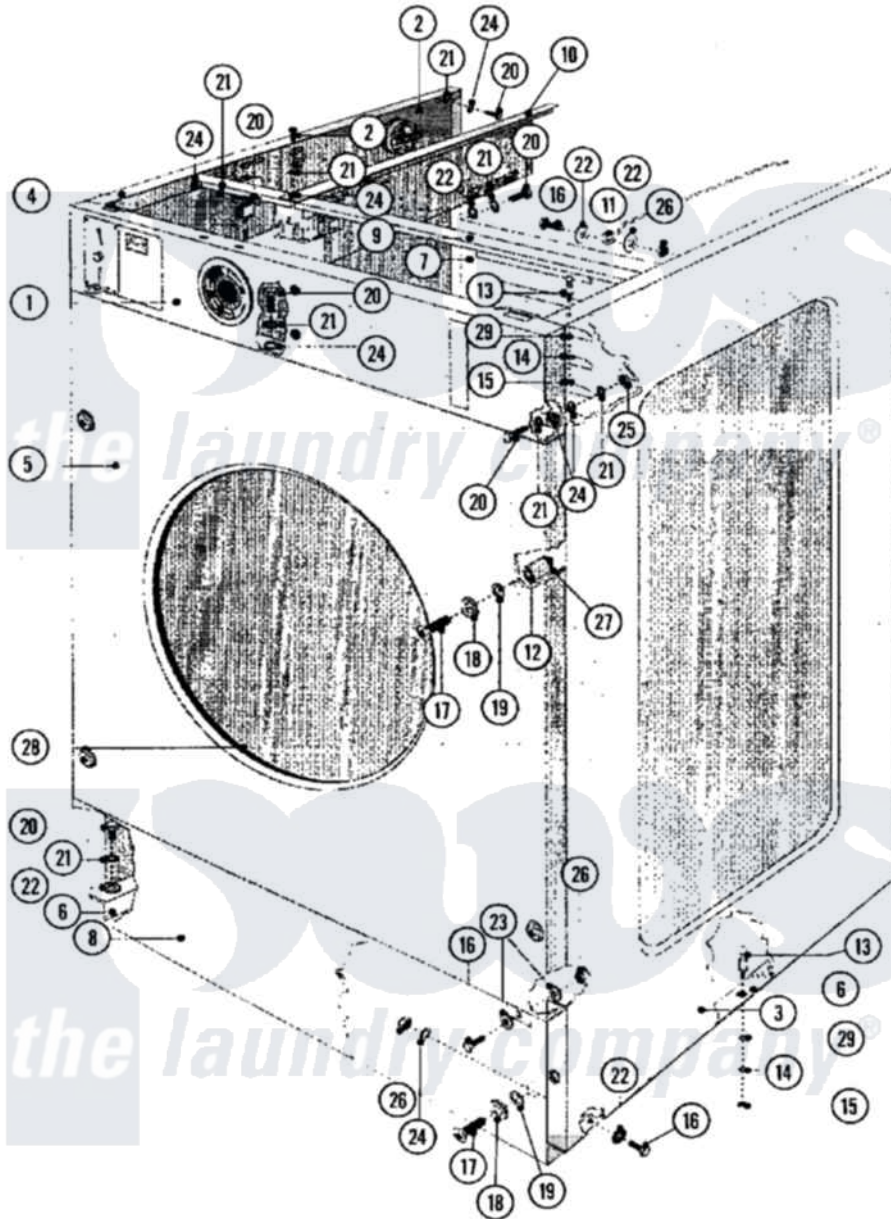

Maytag MFR35PNBVS 10 - CABINET

Maytag [Commercial Maytag MFR35PNBVS Washer Parts](#) Parts Diagram 10 - CABINET
 Click on the part number to view part

Item	Original Part Number	Replaced By	Status	Part Description
001	23002942			Panel, Control
002	23002850			Components, Box Elec.
003	23002851			Panel, Side
004	23002852			Panel, Side
005	23001320			Panel, Front
006	23002854			Support, Panel
"	23002855			Panel, Support
007	23002856			Plate, Back
008	23002857			Panel, Service
009	23002858	23001327		Beam, Cross
010	23002859	23001327		Beam, Cross
011	23001330			Rod, Top Panel Support
012	23002860			Tube, Distance
013	23001332			Alignment Pin
014	23002465	23004485		Lock Washer M5
015	23002466	8184504		Nut

016	23002861		Screw Lu
017	23002456	23003478	Screw
018	23001337	23002457	Washer M6
019	23001338	23002458	Washer
020	23002354	23002461	Screw
021	23002756		Lockwasher
022	23001309		Washer Lu
023	23001203		Washer
024	23002282	23001027	Washer
025	23002436	Not Available	NUT (M6)
026	23002471	23001310	Nut, Self Locking
027	23001339	23002455	Nut, Rapid
028	23001088	23002473	Rubber, Protective
029	23002862	23001708	Washer