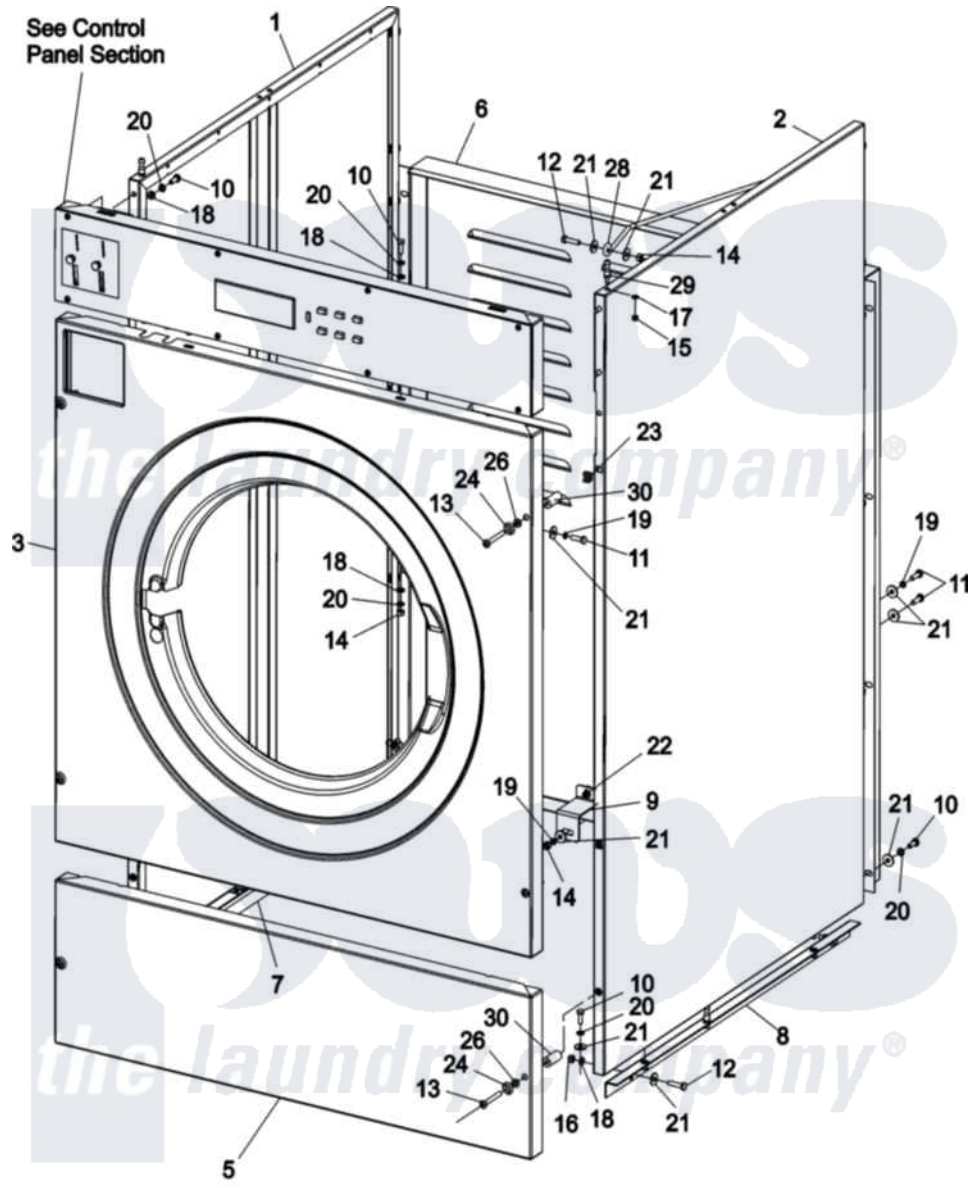

Maytag MFR40PDCTS 02 - CABINET (PD)

25-Feb-05
519 390

Maytag Commercial Maytag MFR40PDCTS Washer Parts Parts Diagram 02 - CABINET (PD)
Click on the part number to view part

Item	Original Part Number	Replaced By	Status	Part Description
001	23004176			Left Side Panel Complete
002	23004177			Right Side Panel Complete
003	23004178			Front Panel Comp
"	23004515			Front Panel, Mfr40-50pd
005	23002857			Panel, Service
006	23004179			Rear Cover
007	23004180			Left Support Rail
008	23004181			Right Support Rail
009	23004182			Rear Cover Holder
010	23002461			Screw
011	23002462			Screw Lu
012	23002861			Screw Lu
013	23002456	23003478		Screw
014	23003773		Not Available	NUT M6
015	23003716			Nut M5
016	23002471	23001310		Nut, Self Locking

017	23002862	23001708	Washer
018	23003778	23002756	Lockwasher
019	23002440		Washer, Spring Lock
020	23002756		Lockwasher
021	23003012		Washer Lu
022	23004092	23001575	Nut, Insert
023	23002455		Nut, Rapid
024	23002457		Washer M6
026	23001447		Washer, Fiber
028	23001330		Rod, Top Panel Support
029	23004183		Pin, Alignment
030	23002860		Tube, Distance