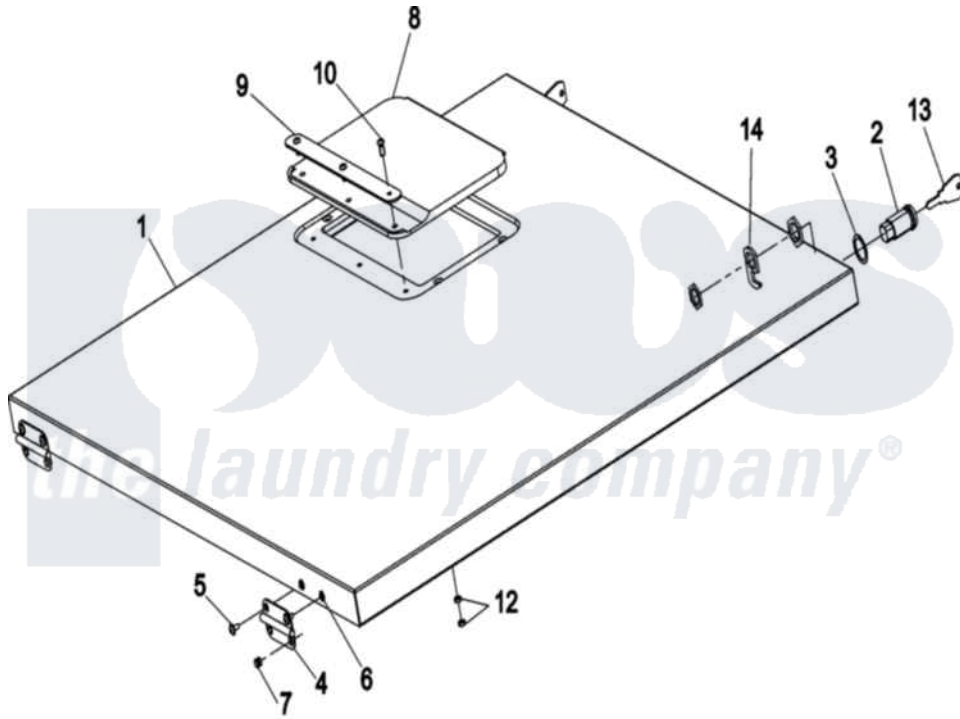

Maytag MFR40PNCTS 03 - TOP COVER ASSEMBLY

12-Sep-05
520 787A

Maytag [Commercial Maytag MFR40PNCTS Washer Parts](#) Parts Diagram 03 - TOP COVER ASSEMBLY
 Click on the part number to view part

Item	Original Part Number	Replaced By	Status	Part Description
001	23004185			Top Cover Mfr40
002	23001006			Lock, Top Panel
003	23001007			Washer M21x27x1
004	23004103			Hinge
005	23004104			Bolt M4 X 8
006	23004093			Riveting Blind Nut M4
007	23004105			Rivet 4x6, 3
008	23001003			Rubber Cover, Soap Box
009	23003781			Dispenser Cover Retainer
010	23001012			Screw
012	23002652			Nut
013	23002673			Key-Top Panel
014	23001009			Hook, Lock