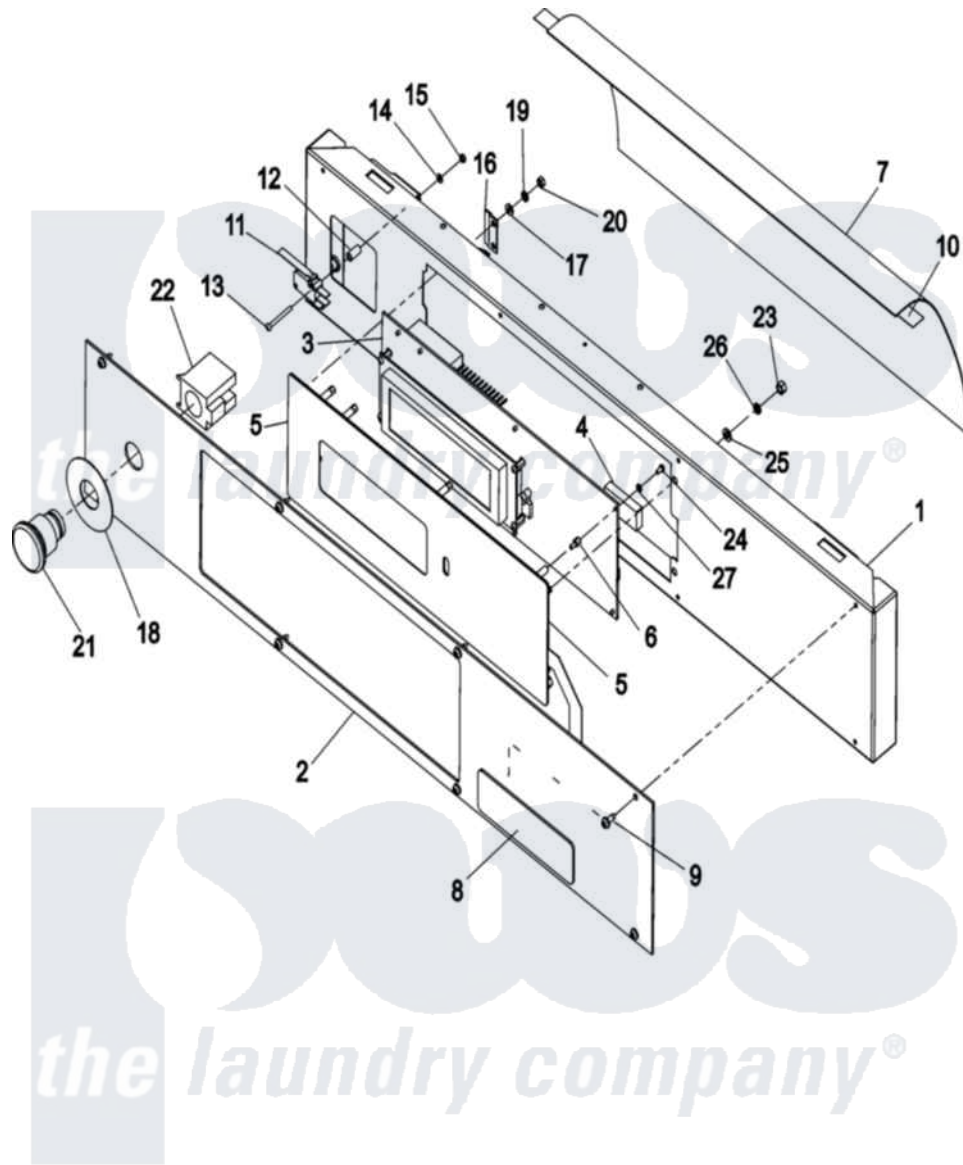

Maytag MFR40PNCTS 07 - CONTROL PANEL (PN)

23-Sep-05
521449A

Maytag [Commercial Maytag MFR40PNCTS Washer Parts](#) Parts Diagram 07 - CONTROL PANEL (PN)
Click on the part number to view part

Item	Original Part Number	Replaced By	Status	Part Description
001	23004191			Bracket, Control Panel Mfr40-50
002	23004192			Control Panel PNMFR40-50
003	23003991			Mcg Controller
004	W10165009			MC4 Coin Program Chip
"	W10304859			Programming Chip W/Software
005	23004133			Key Board, Full Control
006	23004134			Spacer M3xm5x3
007	NLA		Not Available	COVER, PLASTIC
008	23004135		Not Available	MAYTAG LABEL
009	23003810	W10131119		Screw, 8-18 X 5/16
010	23004126			Double Sided Tape
011	23001145			Microswitch, Lever
012	23003653			Spacer
013	23003652			Screw, Switch
014	23003654			Washer M3.2
015	23002958			Nut M3

016	23003871		Mounting Bracket
017	23002438		Washer M4.3
018	23002330	Not Available	LABEL, CENTRAL STOP
019	23002950		Lock Washer M4
020	23003666	23001014	Nut M4
021	23004136		Stop Button Emergency
022	23004137		Contact Block
023	23002452	8184504	Nut
024	23002869		Screw
025	23002862	23001708	Washer
026	23002836		Washer
027	NLA	Not Available	LOCKWASHER (M3)
028	23004138		Soap Supply Label
029	23004139		Emergency Stop Harness