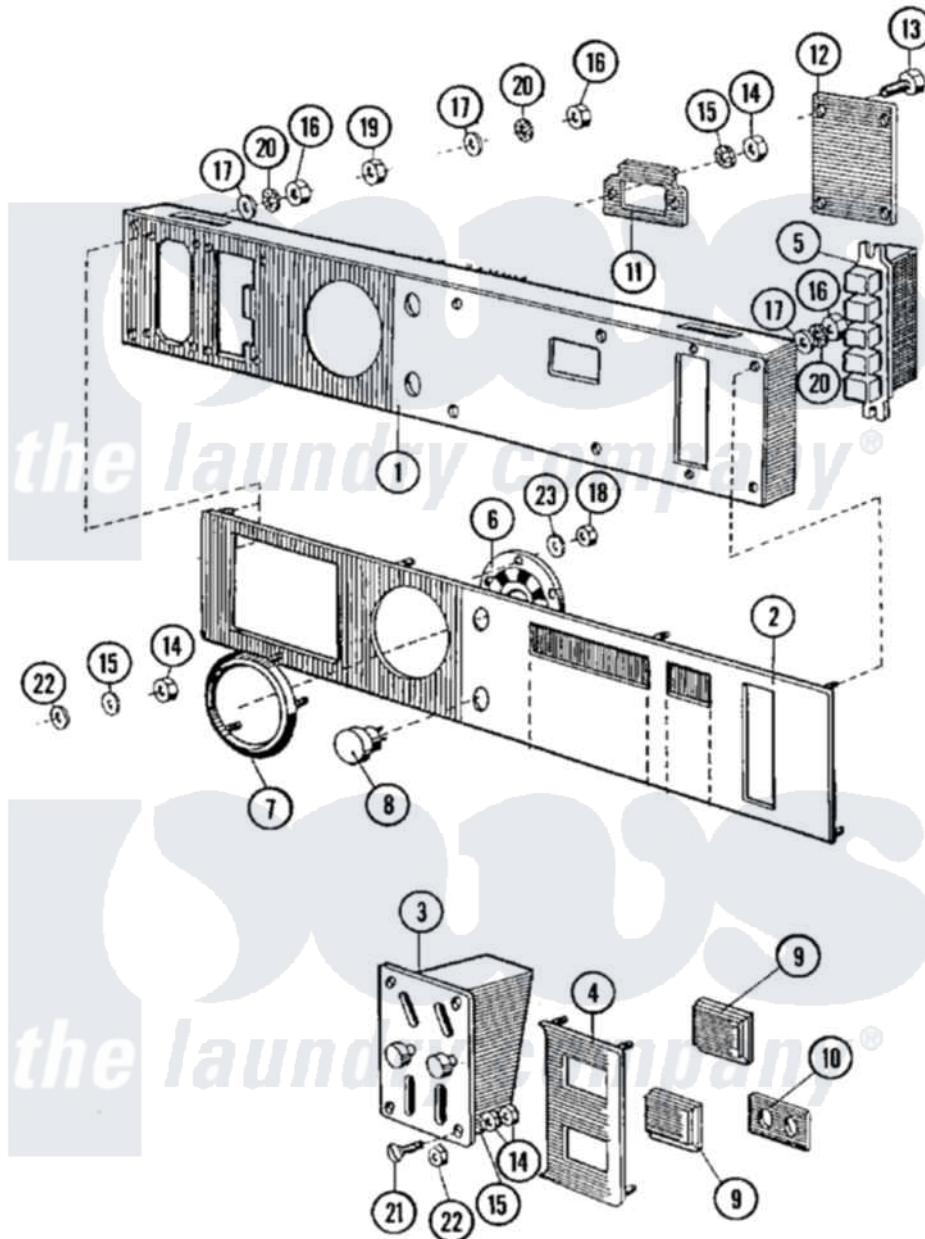

Maytag MFR50MCATS 02 - CONTROL PANEL

Maytag [Commercial Maytag MFR50MCATS Washer Parts](#) Parts Diagram 02 - CONTROL PANEL
 Click on the part number to view part

Item	Original Part Number	Replaced By	Status	Part Description
001	23001039			Plate, Back-Up
002	23001495			Panel, Control
003	23001063			Meter, Coin
004	23001041	23002524		Plate- Ind
005	23001042			Switch, Program Selector
006	23001043	23002494		Disc- Indi
007	23001044	23002496		Disk- Indi
008	23001046			Lamp, Indicator
009	23001047	23002525		Plexi Tra
"	23001049		Not Available	LENS, TRANSPARENT RED
"	NLA		Not Available	LENS, ALUMINIUM
010	BLANK		Not Available	COINS, STICKER (ON REQUEST)
011	NLA		Not Available	PLATE, MOUNTING
012	NLA		Not Available	MOUNTING PLATE, START RELAY
013	23001052	23002869		Screw

014	23001053		Nut
015	23001054		Washer, Locking
016	23001055	23001014	Nut M4
017	23001056		Ring, Shaft Locking
018	23001057	23002499	Spring Retaining Clip
019	23001058		Tube, Distance
020	23001013		Lock Washer External Teeth M4
021	23001064		Screw, Ornamental
022	23002324		Washer
023	23002325		Washer
024	23001038		Conversion Kit