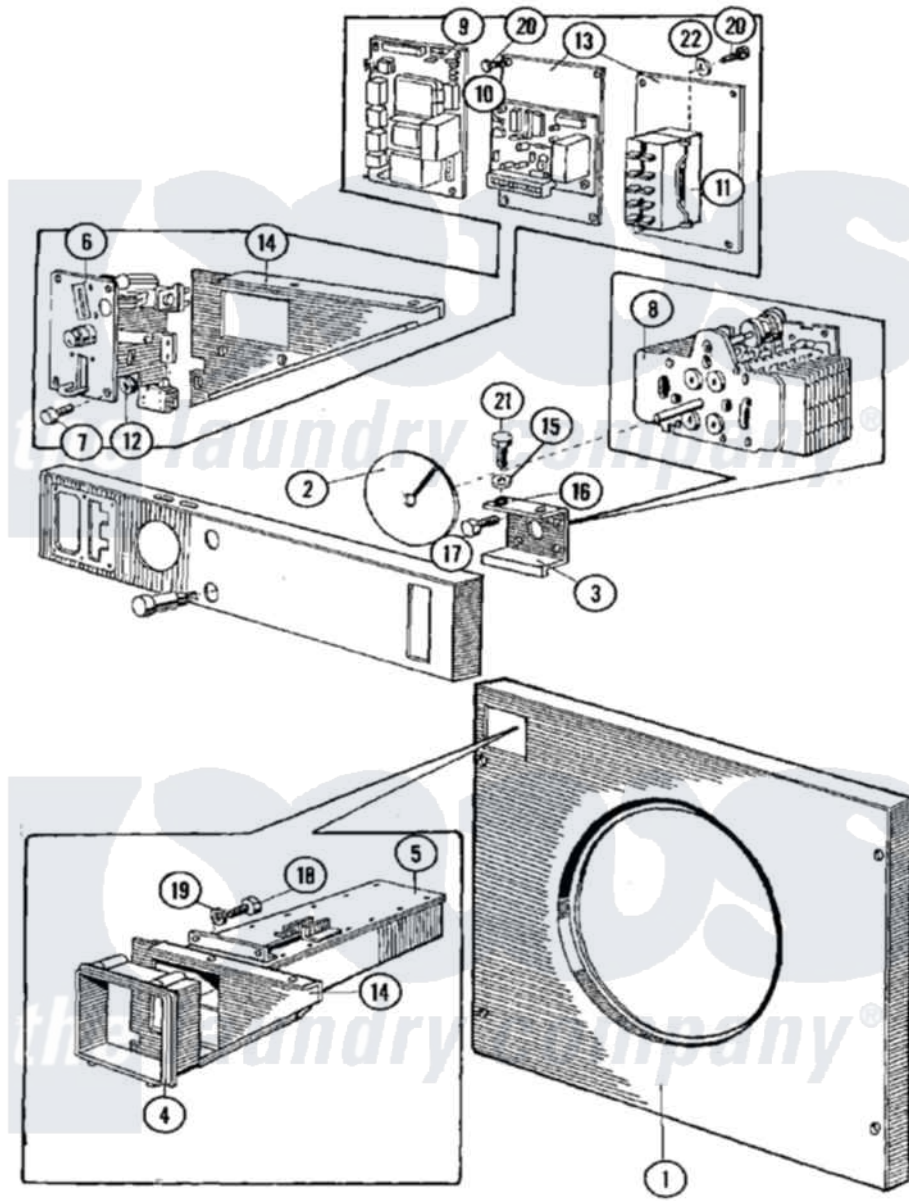

Maytag MFR50MCATS 03 - TIMER & COIN ASSEMBLY

Maytag Commercial Maytag MFR50MCATS Washer Parts Parts Diagram 03 - TIMER & COIN ASSEMBLY
 Click on the part number to view part

Item	Original Part Number	Replaced By	Status	Part Description
001	23001320			Panel, Front
"	NLA		Not Available	PANEL, FRONT (SS)OPL
002	23001060			Disc, Timer Indicator
003	23001061			Timer, Support
004	23001062			Collar, Coin Vault
005	23001349			Vault, Coin
006	23001063			Meter, Coin
007	23001064			Screw, Ornamental
008	23001065			Timer
"	23002203			Motor, Timer
"	23002204			Motor, Timer
009	23001066			Counter, Coin
"	23001693	23001066		Counter, Coin
010	W10124350		Not Available	NOT REQUIRED PART OR SEE NOTE
011	23001068			Relay, Start
012	23001053			Nut

013	NLA		Not Available	MOUNTING PLATE, START RELAY
014	23001502			Support, Coin Vault
015	23001028	23002756		Lockwasher
016	23001027			Washer
017	23001069			Screw
018	23001070			Screw
019	23001013			Lock Washer External Teeth M4
"	23001054			Washer, Locking
020	23001052	23002869		Screw
021	23001026			Bolt
024	23001038			Conversion Kit
"	23002195			Pc-Pn Conversion Kit
"	23002333			Pc To Pn Conversion
"	23002334			Mc To MN Convers.