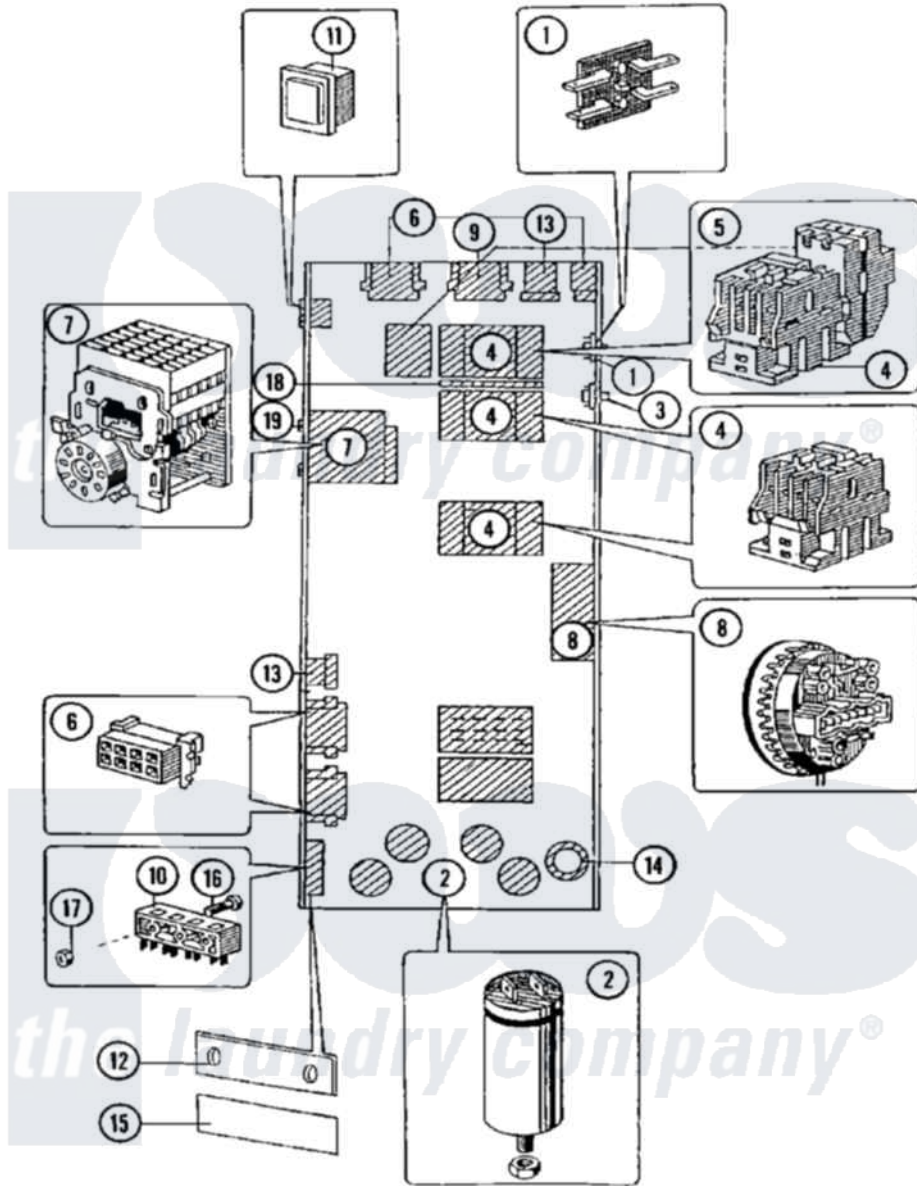

Maytag MFR50MCATS 05 - MAIN CONTROLS

Maytag Commercial Maytag MFR50MCATS Washer Parts Parts Diagram 05 - MAIN CONTROLS
 Click on the part number to view part

Item	Original Part Number	Replaced By	Status	Part Description
001	23001094			Bridge, Rectifier
002	23001096			Capacitor
"	23001098			Capacitor
003	23001099			Socket, Pc Board Socket
004	23001100	23003750		Frequency Inverter Contactor
"	23001101	23003751		Contactora Lc1 D12
005	23001105	23003761		Overload Relay LR2D
"	23001107	23003759		Overload Relay LR2D
006	23001109			Housing, Connector
007	23001110			Timer, Reversing
008	23001111	23001513		Switch, Water Level
"	23002176	23001513		Switch, Water Level
009	23001112			Housing, Connector
010	23002154			Housing, Connector
011	23001114			Rocker Switch, Prewash/No Prew
012	23001115			Terminal Block Insulation

013	23001116		Housing, Connector
014	23001117		Ring, Rubber
015	23001118		Sticker, Liquid Soap
016	23001089		Screw
017	23001055	23001014	Nut M4
018	23001119	23003762	Mechanical Interlock
019	23001069		Screw
020	NLA	Not Available	SCREW (M6 X 25)
021	23001515	23001312	Mut M6
022	NLA	Not Available	WASHER (M6)
023	23001518		SERIES 15 - NO LONGER NEEDED
"	NLA	Not Available	NET FILTER
024	23001465		Sticker, Electricity Warning
025	NLA	Not Available	STICKER
026	NLA	Not Available	LABEL, EARTH