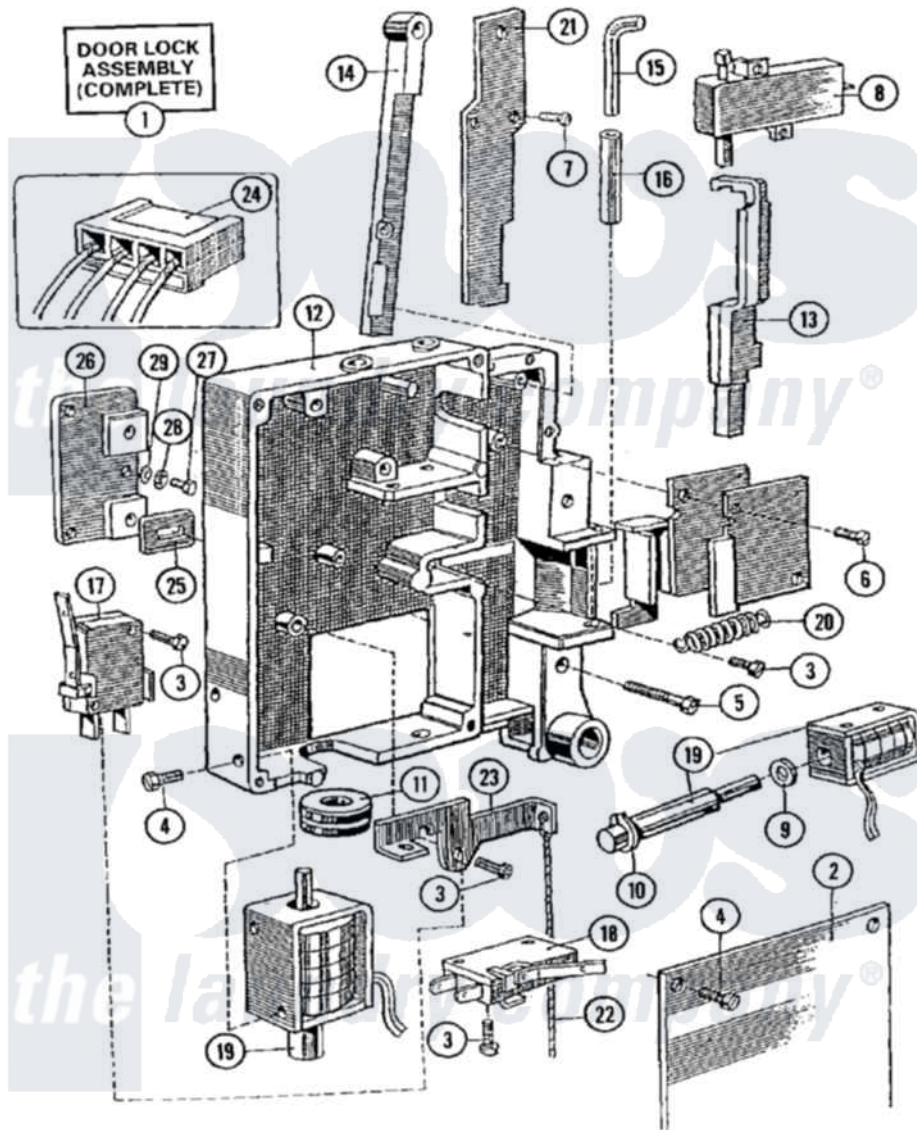

Maytag MFR50MCATS 06 - DOOR LOCK ASSEMBLY

Maytag Commercial Maytag MFR50MCATS Washer Parts Parts Diagram 06 - DOOR LOCK ASSEMBLY
 Click on the part number to view part

Item	Original Part Number	Replaced By	Status	Part Description
001	23001129	23003679		Door Latch Complete
002	23001130			Plate, Cover
003	23001131			Screw
004	23001132			Screw
005	23001133			Screw
006	23001070			Screw
007	23001134			Bolt
008	23001135			Bimetal, Actuator
009	23001136			Washer
010	23001137			Ring, Retaining
011	23001138			Bushing, Cable Passage
012	23001139	Y23002898		Ground, Plate Lock
013	23001140			Small Lock Hook
014	23001141			Bar, Handle Latch
015	23001142			Retainer, Lock Tube
016	23001143			Tube, Lock

017	23001144		Microswitch, Lever
018	23001145		Microswitch, Lever
019	23001146		Coil
"	23001147		Coil
020	23001148	23002900	Spring, Locking Part
021	23001149		Leaf Spring, Latch Bar
022	23001152		Cord, Emergency Opening
023	23001153		Lever, Emergency Opening
024	23001154		Wiring Harness, Doorlock
025	23001155	23001368	Shim, Hinge Base
026	23001156		Spacer, Lock
027	23001157		Bolt
028	23001158		Lockwasher
029	23001159		Washer Lu