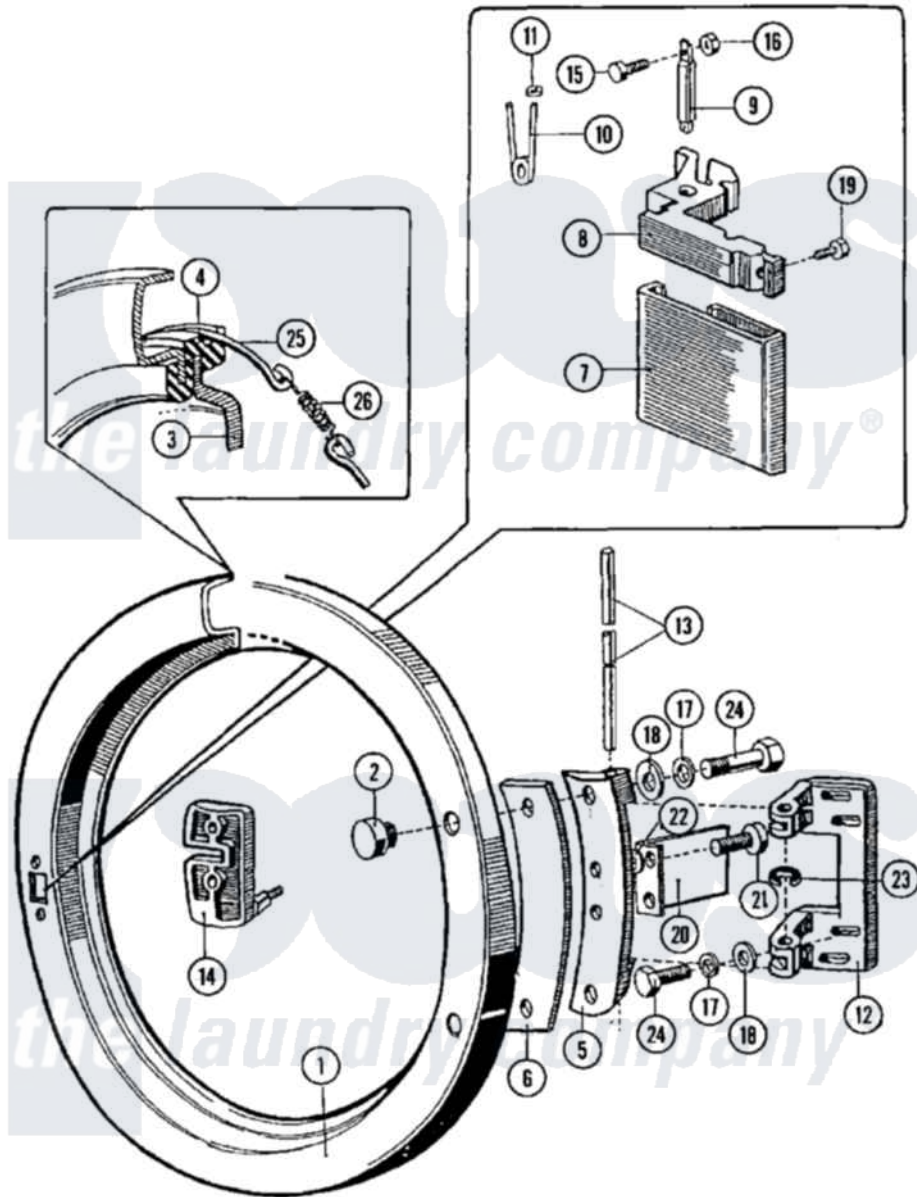

Maytag MFR50MCATS 07 - DOOR

Maytag [Commercial Maytag MFR50MCATS Washer Parts](#) Parts Diagram 07 - DOOR
 Click on the part number to view part

Item	Original Part Number	Replaced By	Status	Part Description
001	23001161			Ring, Door
002	23001162			Nut, Ornamental
003	23001163			Glass, Door
004	23001164			Gasket, Door Glass
005	23001165			Plate, Hinge
006	23001166			Shim, Hinge Plate
007	23001510	12001889		Kit, Door HANdle Assembly HANdle Front And Back Included
"	23003631	12001889		Kit, Door HANdle Assembly HANdle Front And Back Included
"	23003632	12001889		Kit, Door HANdle Assembly HANdle Front And Back Included
"	23003700	12001889		Kit, Door HANdle Assembly HANdle Front And Back Included
008	23003634			Lever, Door

"	NLA	Not Available	LEVER, HANDLE
009	23001168		Door Handle Pivot Pin
010	23001169		Spring, Handle Lever
011	23001057	23002499	Spring Retaining Clip
"	23001170		Fastener, Spring
012	23001171		Base, Hinge
013	23001172		Shaft, Door Hinge
014	23001173		Handle, Lever Plate
015	23001175		Screw
"	23002937		Screw
016	23001176	23001312	Mut M6
017	23001158		Lockwasher
018	23001159		Washer Lu
019	23001177		Screw
"	23001372		Screw
020	23001178		Microswitch, Activating Plate
021	23001179		Screw
022	23001180	23001056	Ring, Shaft Locking
023	23001181		Ring, Retaining
024	23001182		Bolt
025	23001185		Doorseal, Tension Ring
026	23001186		Doorspring, Tension Spring