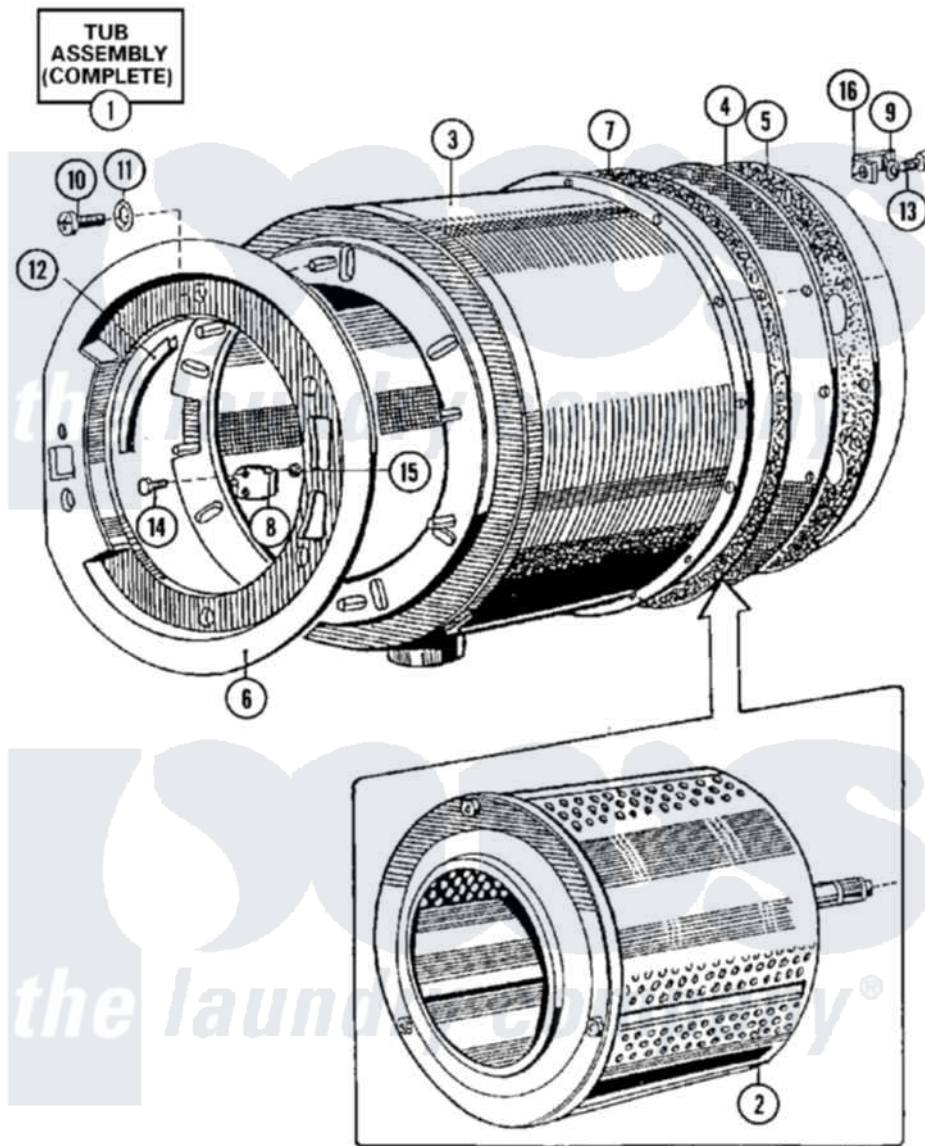

Maytag MFR50MCATS 08 - BASKET & OUTER SHELL ASSEMBLY

Maytag [Commercial Maytag MFR50MCATS Washer Parts](#) Parts Diagram 08 - BASKET & OUTER SHELL ASSEMBLY

[Click on the part number to view part](#)

Item	Original Part Number	Replaced By	Status	Part Description
001	NLA		Not Available	TUB (COMPLETE)
002	23001190	23003818		Drum And Shaft Mfr 50
003	23001192	23002971		Shell, Outer
004	23001194			Backplate
005	23001196			Backplate
"	23003981			Bearing Housing Stud 14mm
006	23001198			Shield
007	23001199			Gasket, Rear Shell
008	23001200			Hinge, Mirco Switch
009	23001203			Washer
010	23001177			Screw
011	23001204			Washer, Finishing
012	23001088	23002473		Rubber, Protective
013	23001205			Bolt
014	23001089			Screw
015	23001055	23001014		Nut M4