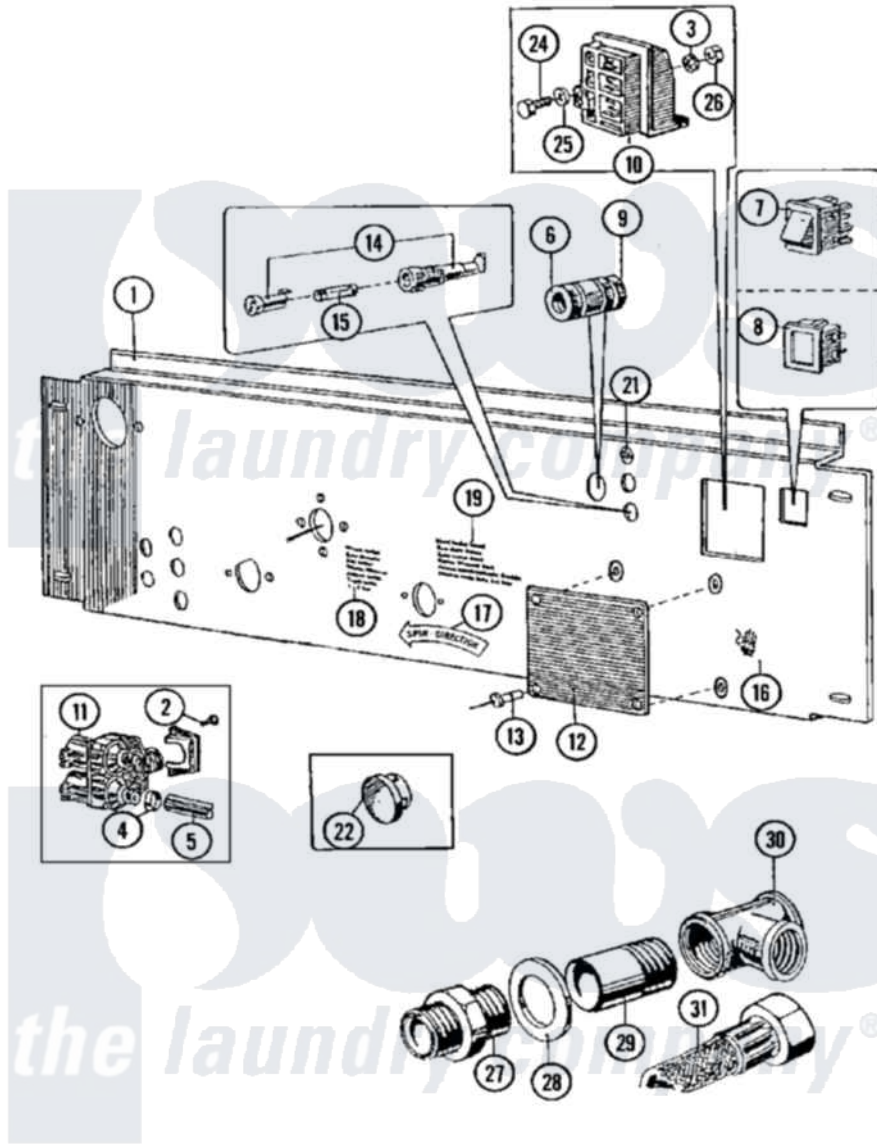

Maytag MFR50MCATS 14 - WATER VALVE & REAR PANEL

Maytag Commercial Maytag MFR50MCATS Washer Parts Parts Diagram 14 - WATER VALVE & REAR PANEL
 Click on the part number to view part

Item	Original Part Number	Replaced By	Status	Part Description
001	23001339	23002455		Nut, Rapid
"	23001503			Panel, Valve
002	23001361			Bolt
003	23001013			Lock Washer External Teeth M4
004	23001506	596669		Clamp, Manifold
005	23001507			Waterhose
006	23001450			Swivel
007	23001529			Button
008	23001452			Square Plug
009	23001453			Nut, Swivel
010	23001454			Block, Terminal Connection
011	23001455			Valve, Two Way
"	23001522			Screw
"	NLA		Not Available	VALVES, PLATE
012	23001460			Plate, Identification
013	23001461			Rivets, Blind

014	23001462		Holder, Fuse
015	23001508		Fuse
016	23001465		Sticker, Electricity Warning
017	23001468		Sticker, Spin Direction
018	23001469		Sticker, Hot Water
019	23001471		Sticker, Cold Soft Water
020	23001509		Sticker, Pipe Thread
021	NLA	Not Available	STICKER (1A)
022	NLA	Not Available	PLUG, LIQUID SOAP OPENING
023	23001477		Adapter
024	NLA	Not Available	SCREW (M 4 X 16 BRASS)
025	NLA	Not Available	WASHER (DIA. 9 X 4.3 X 0.8)
026	23001481	23001014	Nut M4
027	23001482		Connection
028	23001483		Washer
029	23001484		Extension, Brass Pipe Thread
030	23001485		Tee, 3/4" Pipe Thread
031	23001523		North American, Hose