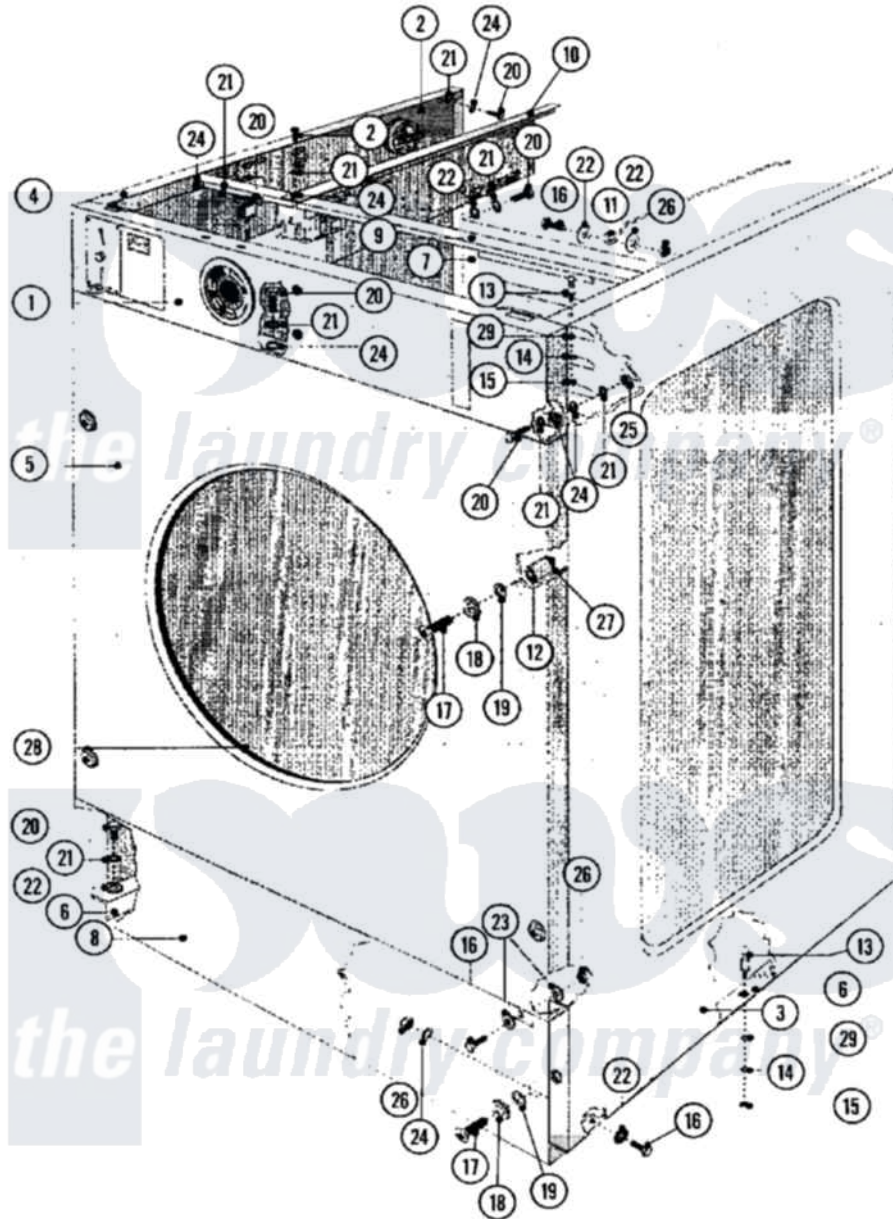

Maytag MFR50MCATS 16 - CABINET (SERIES 11)

Maytag [Commercial Maytag MFR50MCATS Washer Parts](#) Parts Diagram 16 - CABINET (SERIES 11)
 Click on the part number to view part

Item	Original Part Number	Replaced By	Status	Part Description
001	23002849			Panel, Control
002	23002850			Components, Box Elec.
"	NLA		Not Available	HOLDER, CONDENSER
003	23002962			Panel, Side
004	23002963			Panel, Side
005	23001320			Panel, Front
"	23002853			Panel, Front
006	23002964			Support, Panel
"	23002965			Support, Panel
007	23002856			Plate, Back
008	23002857			Panel, Service
009	23002858	23001327		Beam, Cross
010	23001329			Holder, Box
011	23001330			Rod, Top Panel Support
012	23002860			Tube, Distance
013	23001332			Alignment Pin

014	23002465	23004485	Lock Washer M5
015	23002466	8184504	Nut
016	23002861		Screw Lu
017	23002456	23003478	Screw
018	23001337	23002457	Washer M6
019	23001338	23002458	Washer
020	23002354	23002461	Screw
021	23002756		Lockwasher
022	23001309		Washer Lu
023	23001203		Washer
024	23002282	23001027	Washer
025	23002436	Not Available	NUT (M6)
026	23002471	23001310	Nut, Self Locking
027	23001339	23002455	Nut, Rapid
028	23001088	23002473	Rubber, Protective
029	23002862	23001708	Washer