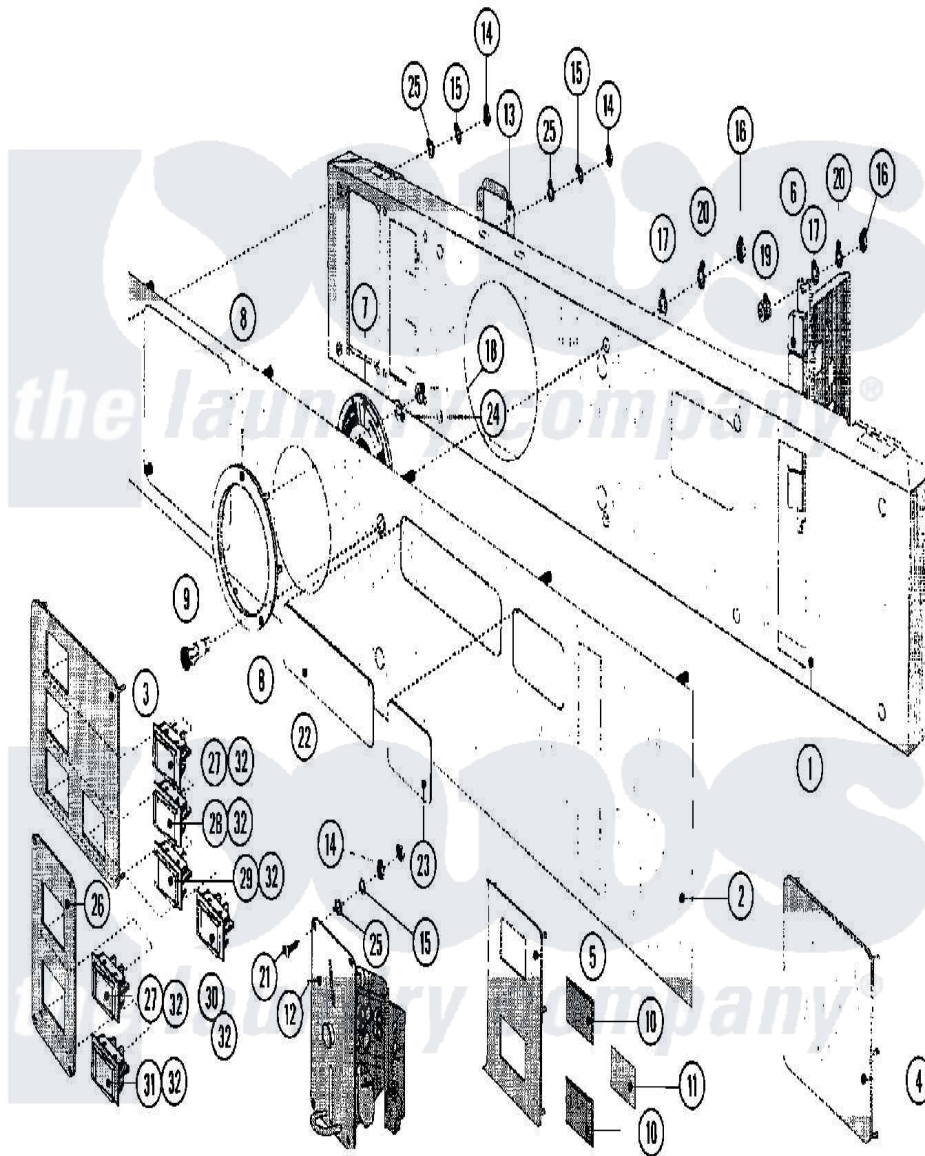

Maytag MFR50MCATS 17 - CONTROL PANEL (MC MODELS SERIES 11)

Maytag [Commercial Maytag MFR50MCATS Washer Parts](#) Parts Diagram 17 - CONTROL PANEL (MC MODELS SERIES 11)

[Click on the part number to view part](#)

Item	Original Part Number	Replaced By	Status	Part Description
001	23001039			Plate, Back-Up
002	23001495			Panel, Control
003	NLA		Not Available	PLATE, INSERT (THREE BUTTONS)
004	NLA		Not Available	INSERT PLATE
005	23001041	23002524		Plate- Ind
006	23001042			Switch, Program Selector
007	23002495			Disk, Indicator
008	23001044	23002496		Disk- Indi
009	23001046			Lamp, Indicator
010	23001047	23002525		Plexi Tra
"	23001049		Not Available	LENS, TRANSPARENT RED
"	NLA		Not Available	ALUMINIUM
011	BLANK		Not Available	COINS, STICKER
012	23001063			Meter, Coin
013	23002864			Plate, Fixation

014	23002500		Washer, Lock
015	23002865	23001054	Washer, Locking
016	23002399	23001014	Nut M4
017	23001056		Ring, Shaft Locking
018	23001057	23002499	Spring Retaining Clip
019	23001058		Tube, Distance
020	23002426	23002950	Lock Washer M4
021	23001064		Screw, Ornemental
022	NLA	Not Available	PLATE, INDEX
023	NLA	Not Available	PLATE, INDEX
024	23002325		Washer
025	23002174	23003654	Washer M3.2
026	NLA	Not Available	LABEL, PUSH BUTTON
027	23001530		Button
028	23002868		Knob, Push Button
029	23001114		Rocker Switch, Prewash/No Prew
030	23001531		Button
031	23001452		Square Plug
032	23001532		Cover, Button
033	23002334		Mc To MN Convers.