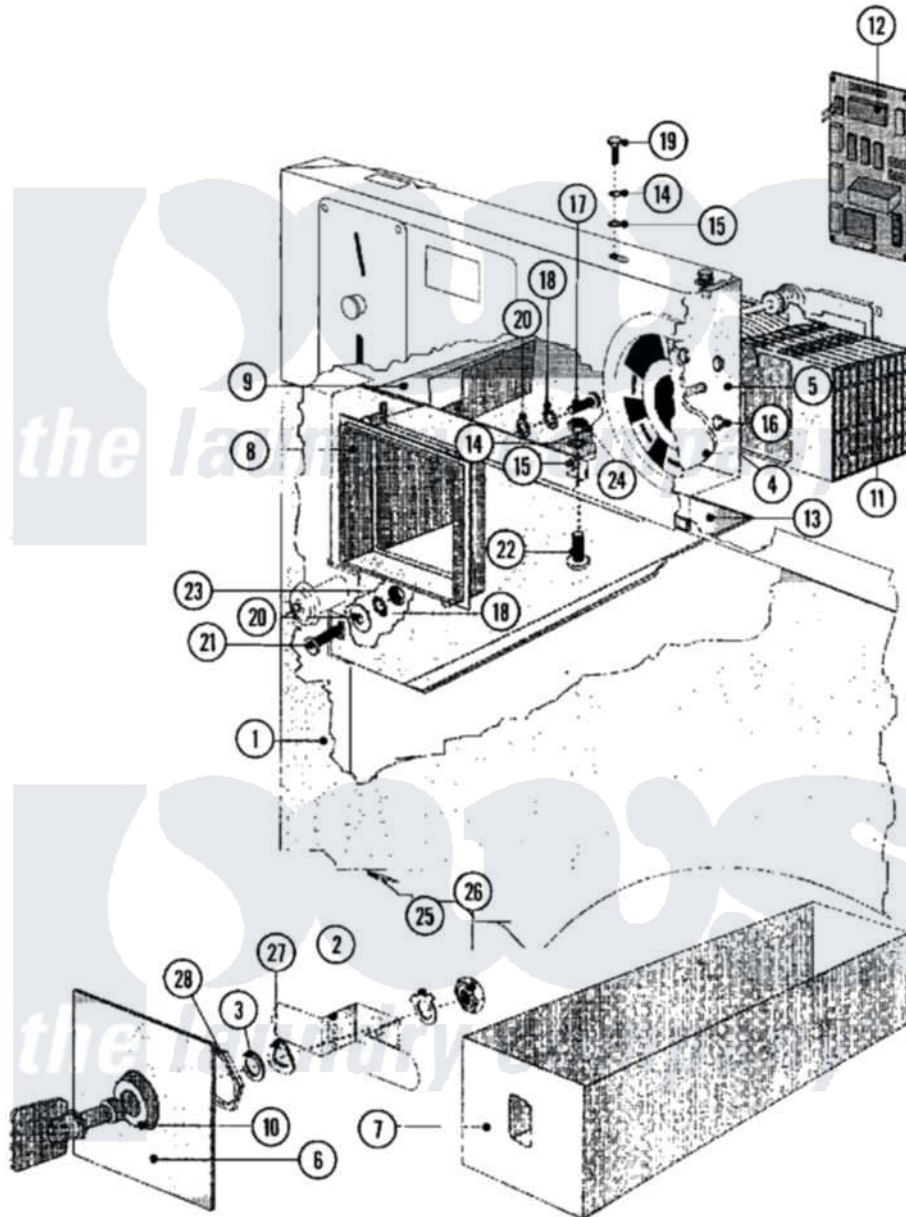

# Maytag MFR50MCATS 18 - TIMER & COIN ASSEMBLY (SERIES 11)

Maytag [Commercial Maytag MFR50MCATS Washer Parts](#) Parts Diagram 18 - TIMER & COIN ASSEMBLY (SERIES 11)  
 Click on the part number to view part

Item	Original Part Number	Replaced By	Status	Part Description
001	<a href="#">23001320</a>			Panel, Front
"	NLA		Not Available	PANEL, FRONT (SS)OPL
002	<a href="#">23002879</a>			Cam, Coin Lock Box
003	<a href="#">23001580</a>			Washer
004	<a href="#">23001060</a>			Disc, Timer Indicator
005	<a href="#">23002880</a>			Timer, Support
006	<a href="#">23002881</a>			Plate, Coin Vault Ornamental
007	<a href="#">23002882</a>			Box, Coin
008	<a href="#">23002883</a>			Vault, Ornamental
009	<a href="#">23002884</a>			Vault, Coin Lu
010	<a href="#">23002885</a>			Lock, Coin Vault
011	<a href="#">23001065</a>			Timer
"	<a href="#">23002203</a>			Motor, Timer
"	<a href="#">23002204</a>			Motor, Timer
012	<a href="#">23001066</a>			Counter, Coin
"	23001693	<a href="#">23001066</a>		Counter, Coin

013	<a href="#">23001502</a>		Support, Coin Vault
014	<a href="#">23002756</a>		Lockwasher
015	<a href="#">23001027</a>		Washer
016	<a href="#">23002886</a>		Screw
017	23002423	<a href="#">23001361</a>	Bolt
018	23002111	<a href="#">23001013</a>	Lock Washer External Teeth M4
019	23002354	<a href="#">23002461</a>	Screw
020	23001610	<a href="#">23002438</a>	Washer M4.3
021	<a href="#">23001012</a>		Screw
022	NLA	Not Available	SCREW (M6X12)
023	23002399	<a href="#">23001014</a>	Nut M4
024	23002436	Not Available	NUT (M6)
025	NLA	Not Available	WASHER, SELF LOCKING
026	NLA	Not Available	NUT, LOCK (SMALL)
027	NLA	Not Available	WASHER, SPRING LOCK
028	NLA	Not Available	NUT, LOCK (BIG)
029	<a href="#">23001038</a>		Conversion Kit
"	<a href="#">23002195</a>		Pc-Pn Conversion Kit
"	<a href="#">23002333</a>		Pc To Pn Conversion
"	<a href="#">23002334</a>		Mc To MN Convers.