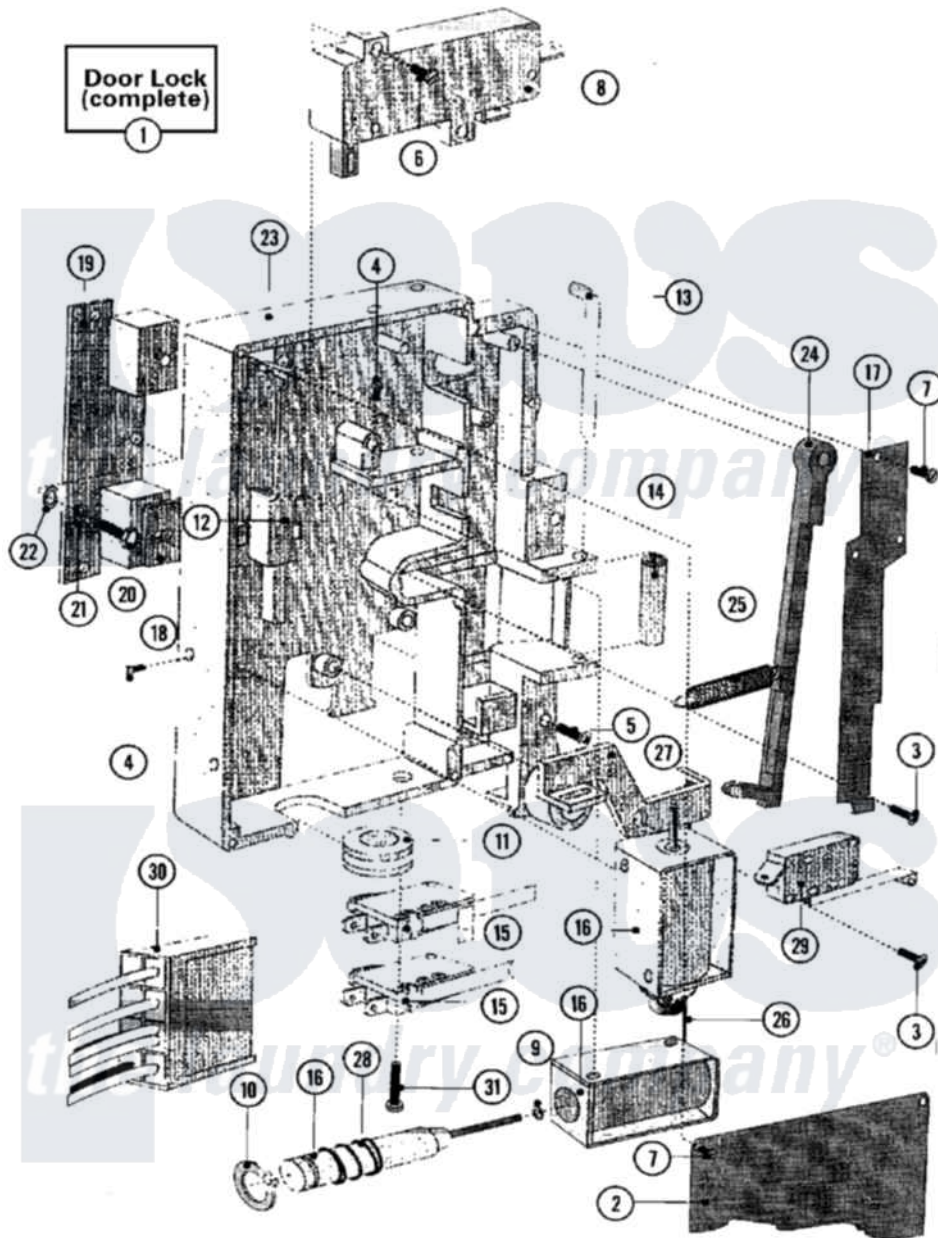

Maytag MFR50MCATS 20 - DOOR LOCK ASSEMBLY (SERIES 11)

Maytag [Commercial Maytag MFR50MCATS Washer Parts](#) Parts Diagram 20 - DOOR LOCK ASSEMBLY (SERIES 11)

Click on the part number to view part

Item	Original Part Number	Replaced By	Status	Part Description
001	23003679			Door Latch Complete
"	Y23002897			Door Lock Assembly
002	23001130			Plate, Cover
003	23001131			Screw
004	23001132			Screw
005	23001133			Screw
006	23001070			Screw
007	23001134			Bolt
008	23001135			Bimetal, Actuator
009	23001136			Washer
010	23001137			Ring, Retaining
011	23001138			Bushing, Cable Passage
012	23001140			Small Lock Hook
013	23001142			Retainer, Lock Tube
014	23001143			Tube, Lock
015	23001144			Microswitch, Lever

016	23001146		Coil
"	23001147		Coil
017	23001149		Leaf Spring, Latch Bar
018	23001155	23001368	Shim, Hinge Base
019	23001156		Spacer, Lock
020	23002353	23001157	Bolt
021	23002130	23001158	Lockwasher
022	23001159		Washer Lu
023	Y23002898		Ground, Plate Lock
024	23002899		Handle, Locking Part
025	23002900		Spring, Locking Part
026	23002901	23001152	Cord, Emergency Opening
027	NLA	Not Available	LEVEL, OPENING
028	23002903		Spring, Locking Part
029	23002337		Microswitch, Lever
030	23002904		Wiring, Door Lock
"	23002905		Wiring Harness, Doorlock
031	23002906		Screw