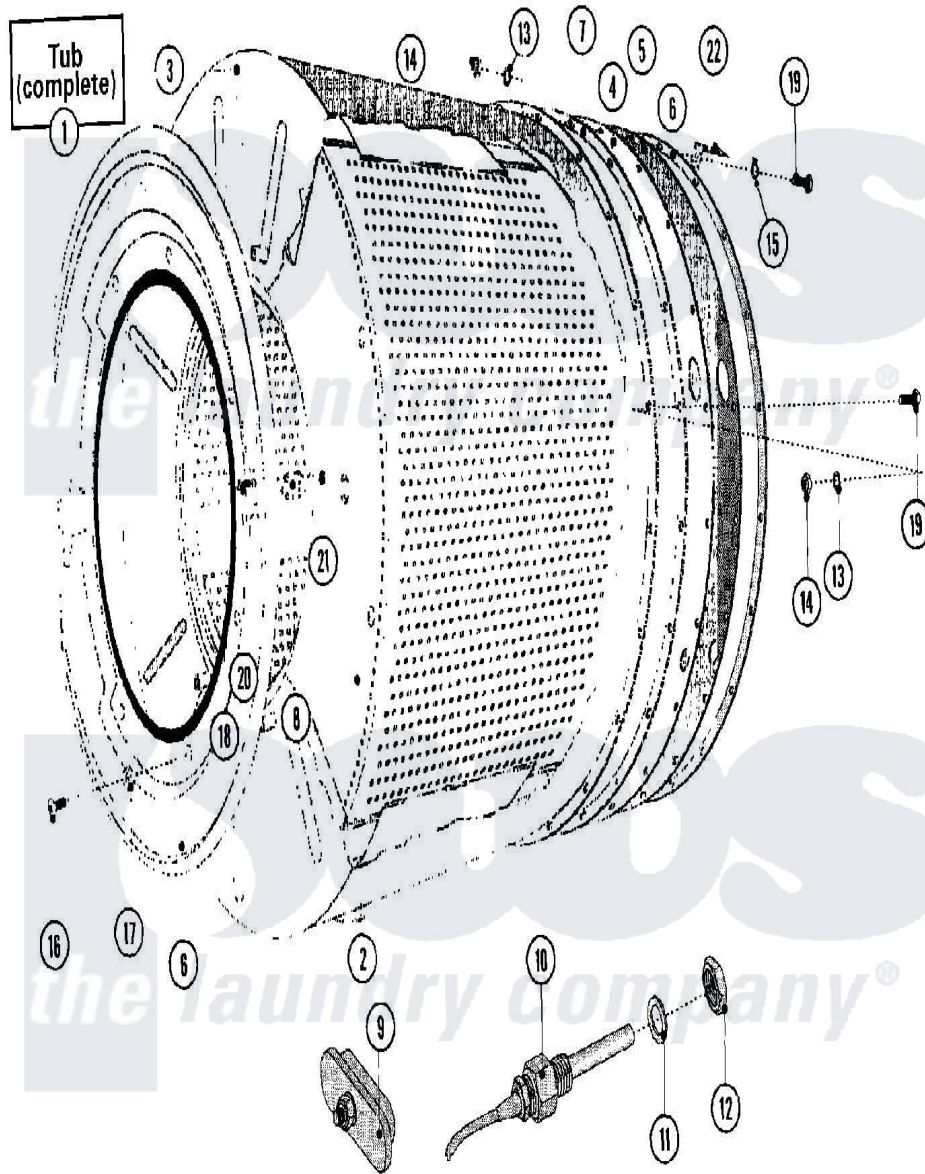

Maytag MFR50MCATS 24 - BASKET & OUTER SHELL ASSEMBLY(SERIES 11)

Maytag Commercial Maytag MFR50MCATS Washer Parts Parts Diagram 24 - BASKET & OUTER SHELL ASSEMBLY(SERIES 11)
 Click on the part number to view part

Item	Original Part Number	Replaced By	Status	Part Description
001	NLA		Not Available	TUB (COMPLETE)
002	23003818			Drum And Shaft Mfr 50
003	23002971			Shell, Outer
004	23001194			Backplate
"	NLA		Not Available	PLATE, BASE
005	23001196			Backplate
"	23003981			Bearing Housing Stud 14mm
006	23001198			Shield
007	23001199			Gasket, Rear Shell
008	23001200			Hinge, Mirco Switch
009	23001594			Heating Element Hole Plug
010	23001592			Adaptor
011	23002179			Washer Nut M14
012	23002936			Temperature, Sensor Holder, Nut M14

013	23002358		LOCK WASHER M8
014	23001607	23001266	Nut M8
015	23001203		Washer
016	23002617	23001777	Screw, Drive
017	23001204		Washer, Finishing
018	23001088	23002473	Rubber, Protective
019	23002847	23001205	Bolt
020	23001089		Screw
021	23001055	23001014	Nut M4
022	23001206		Bracket, Motor Harness