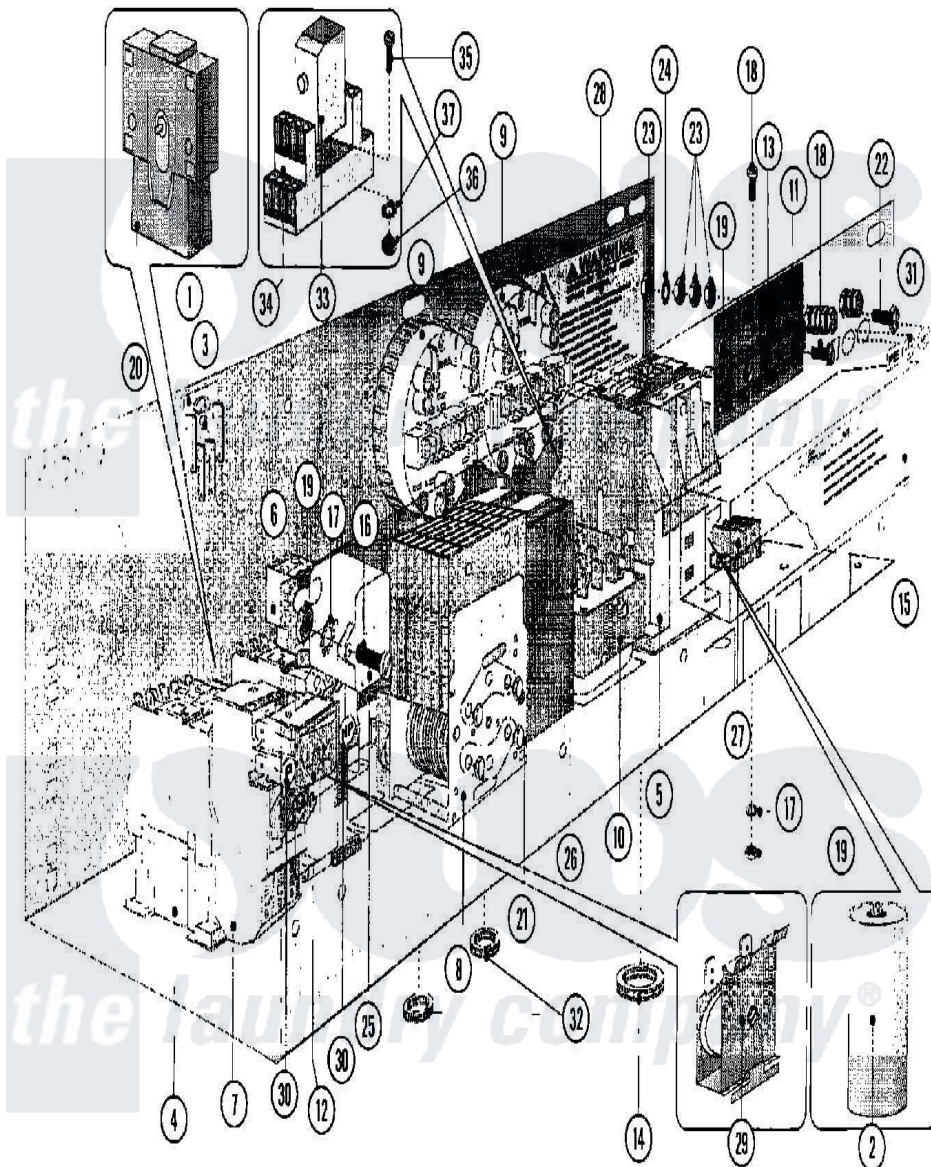

Maytag MFR50MCATS 27 - ELECTRICAL COMPONENTS (SERIES 11)

Maytag Commercial Maytag MFR50MCATS Washer Parts Parts Diagram 27 - ELECTRICAL COMPONENTS (SERIES 11)

Click on the part number to view part

Item	Original Part Number	Replaced By	Status	Part Description
001	23001094			Bridge, Rectifier
002	23001096			Capacitor
"	23001098			Capacitor
003	23001099			Socket, Pc Board Socket
004	23001100	23003750		Frequency Inverter Contactor
"	23001101	23003751		Contactors Lc1 D12
005	23001102			Contactors
"	23001103			Contactors
"	23001340			Contactors
006	23001104			Auxiliary Contact
007	23001105	23003761		Overload Relay LR2D
"	23001106			Relay, Thermal Overload
"	23001108			Relay, Thermal Overload
"	23002101	23003757		Overload Relay 5.5-8A
008	23001110			Timer, Reversing
009	23001111	23001513		Switch, Water Level

"	23001513		Switch, Water Level
"	23002176	23001513	Switch, Water Level
010	23002460		Thermostat
011	23002154		Housing, Connector
012	23001114		Rocker Switch, Prewash/No Prew
013	23001115		Terminal Block Insulation
014	23001117		Ring, Rubber
015	23001118		Sticker, Liquid Soap
016	23002423	23001361	Bolt
017	23002111	23001013	Lock Washer External Teeth M4
018	23002398	23001089	Screw
019	23002399	23001014	Nut M4
020	23001119	23003762	Mechanical Interlock
021	23002952	23001069	Screw
022	23002806		Screw
023	23001515	23001312	Mut M6
024	23001734	23002425	Locker Washer M6
025	NLA	Not Available	MEMBER, RC
026	23002348	23003734	Transformer
027	23002959		Electric Heat Terminal Board
028	23001465		Sticker, Electricity Warning
029	23002955		Buzzer
030	NLA	Not Available	STICKER
031	NLA	Not Available	LABEL, EARTH
032	23001138		Bushing, Cable Passage
033	23002956		Schrach, Relay
034	23002957		Base, Relay
035	23002906		Screw
036	23002958		Nut M3
037	23002865	23001054	Washer, Locking