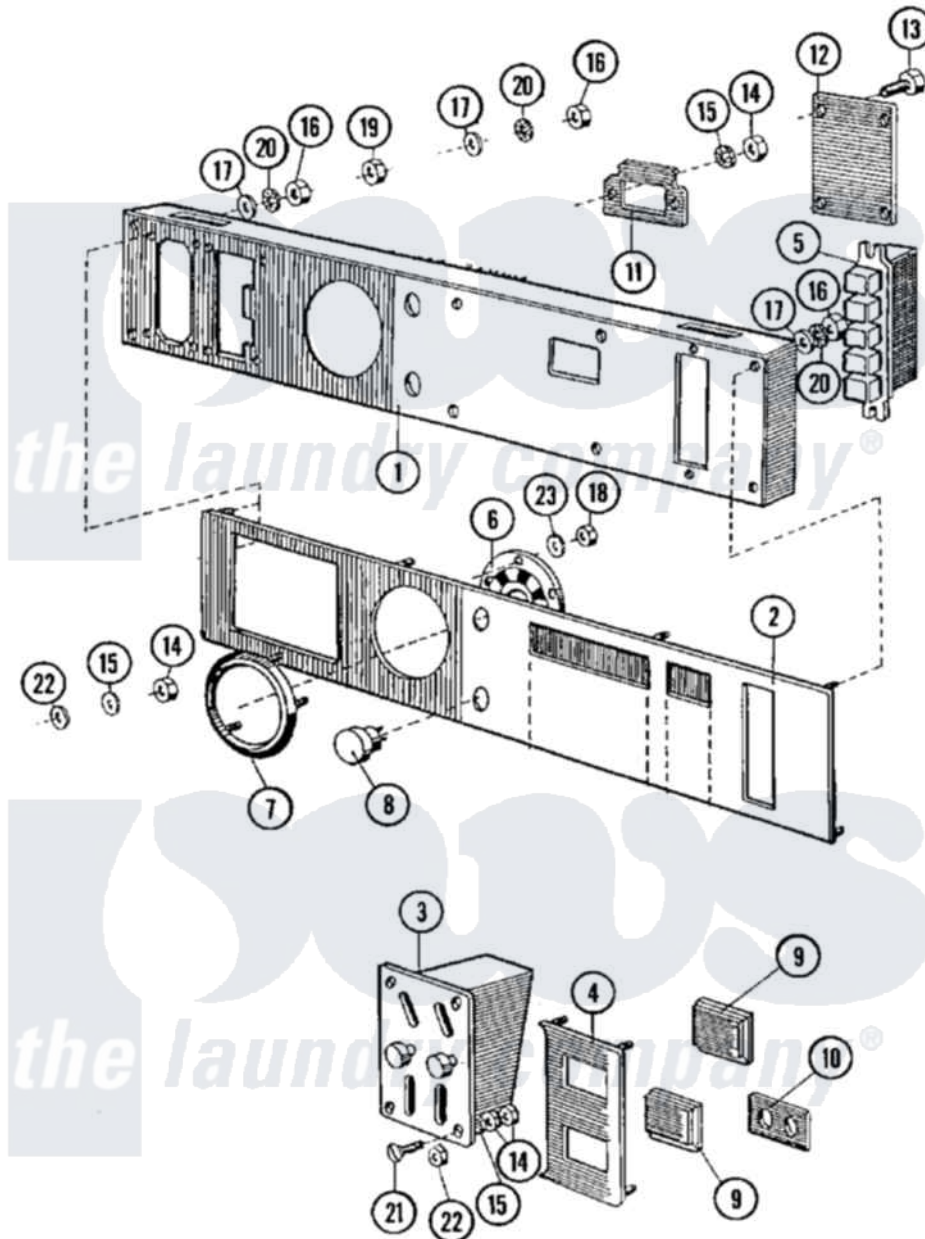

Maytag MFR50MCAVS 02 - CONTROL PANEL

Maytag [Commercial Maytag MFR50MCAVS Washer Parts](#) Parts Diagram 02 - CONTROL PANEL
 Click on the part number to view part

Item	Original Part Number	Replaced By	Status	Part Description
001	23001039			Plate, Back-Up
002	23001495			Panel, Control
003	23001063			Meter, Coin
004	23001041	23002524		Plate- Ind
005	23001042			Switch, Program Selector
006	23001043	23002494		Disc- Indi
007	23001044	23002496		Disk- Indi
008	23001046			Lamp, Indicator
009	23001047	23002525		Plexi Tra
"	23001049		Not Available	LENS, TRANSPARENT RED
"	NLA		Not Available	LENS, ALUMINIUM
010	BLANK		Not Available	COINS, STICKER (ON REQUEST)
011	NLA		Not Available	PLATE, MOUNTING
012	NLA		Not Available	MOUNTING PLATE, START RELAY
013	23001052	23002869		Screw

014	23001053		Nut
015	23001054		Washer, Locking
016	23001055	23001014	Nut M4
017	23001056		Ring, Shaft Locking
018	23001057	23002499	Spring Retaining Clip
019	23001058		Tube, Distance
020	23001013		Lock Washer External Teeth M4
021	23001064		Screw, Ornamental
022	23002324		Washer
023	23002325		Washer
024	23001038		Conversion Kit