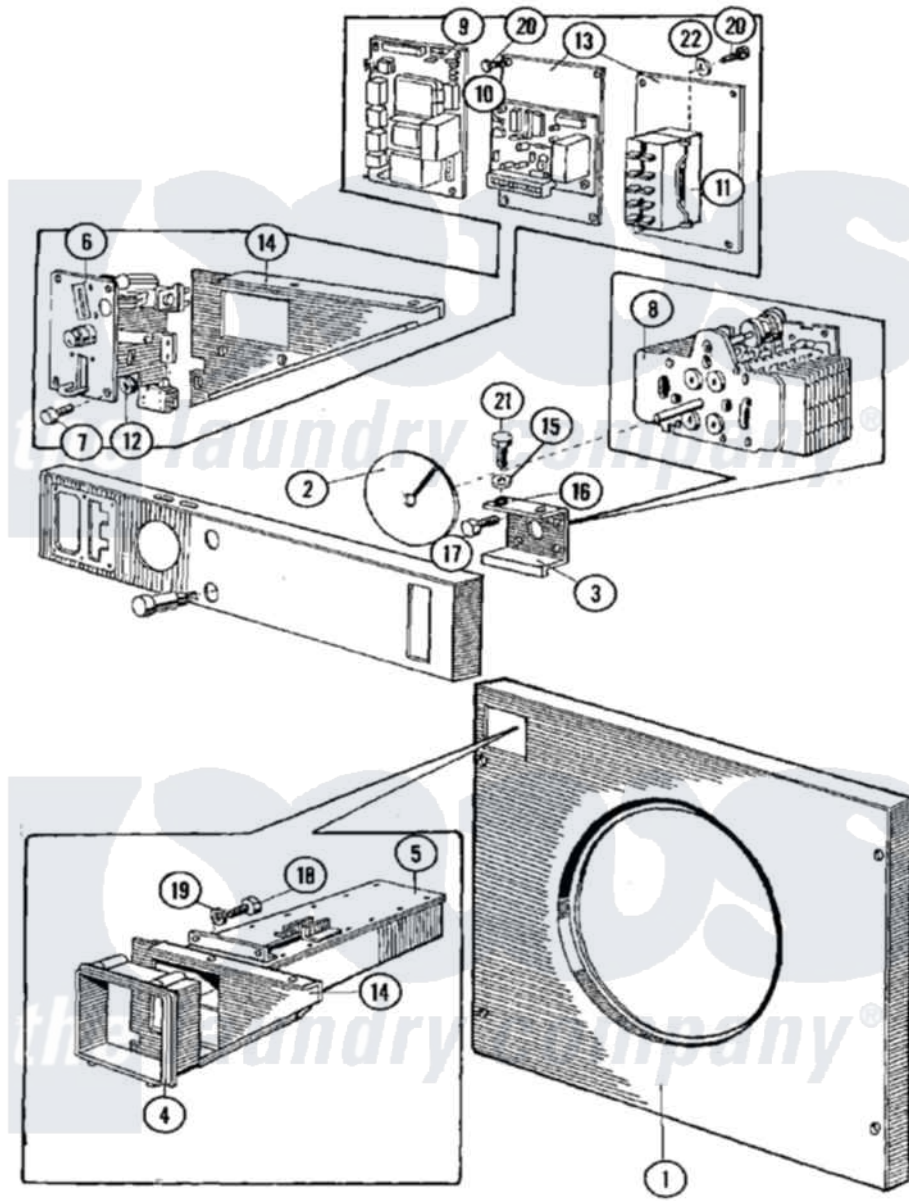

Maytag MFR50MCAVS 03 - TIMER & COIN ASSEMBLY

Maytag Commercial Maytag MFR50MCAVS Washer Parts Parts Diagram 03 - TIMER & COIN ASSEMBLY
 Click on the part number to view part

Item	Original Part Number	Replaced By	Status	Part Description
001	23001320			Panel, Front
"	NLA		Not Available	PANEL, FRONT (SS)OPL
002	23001060			Disc, Timer Indicator
003	23001061			Timer, Support
004	23001062			Collar, Coin Vault
005	23001349			Vault, Coin
006	23001063			Meter, Coin
007	23001064			Screw, Ornamental
008	23001065			Timer
"	23002203			Motor, Timer
"	23002204			Motor, Timer
009	23001066			Counter, Coin
"	23001693	23001066		Counter, Coin
010	W10124350		Not Available	NOT REQUIRED PART OR SEE NOTE
011	23001068			Relay, Start
012	23001053			Nut

013	NLA		Not Available	MOUNTING PLATE, START RELAY
014	23001502			Support, Coin Vault
015	23001028	23002756		Lockwasher
016	23001027			Washer
017	23001069			Screw
018	23001070			Screw
019	23001013			Lock Washer External Teeth M4
"	23001054			Washer, Locking
020	23001052	23002869		Screw
021	23001026			Bolt
024	23001038			Conversion Kit
"	23002195			Pc-Pn Conversion Kit
"	23002333			Pc To Pn Conversion
"	23002334			Mc To MN Convers.