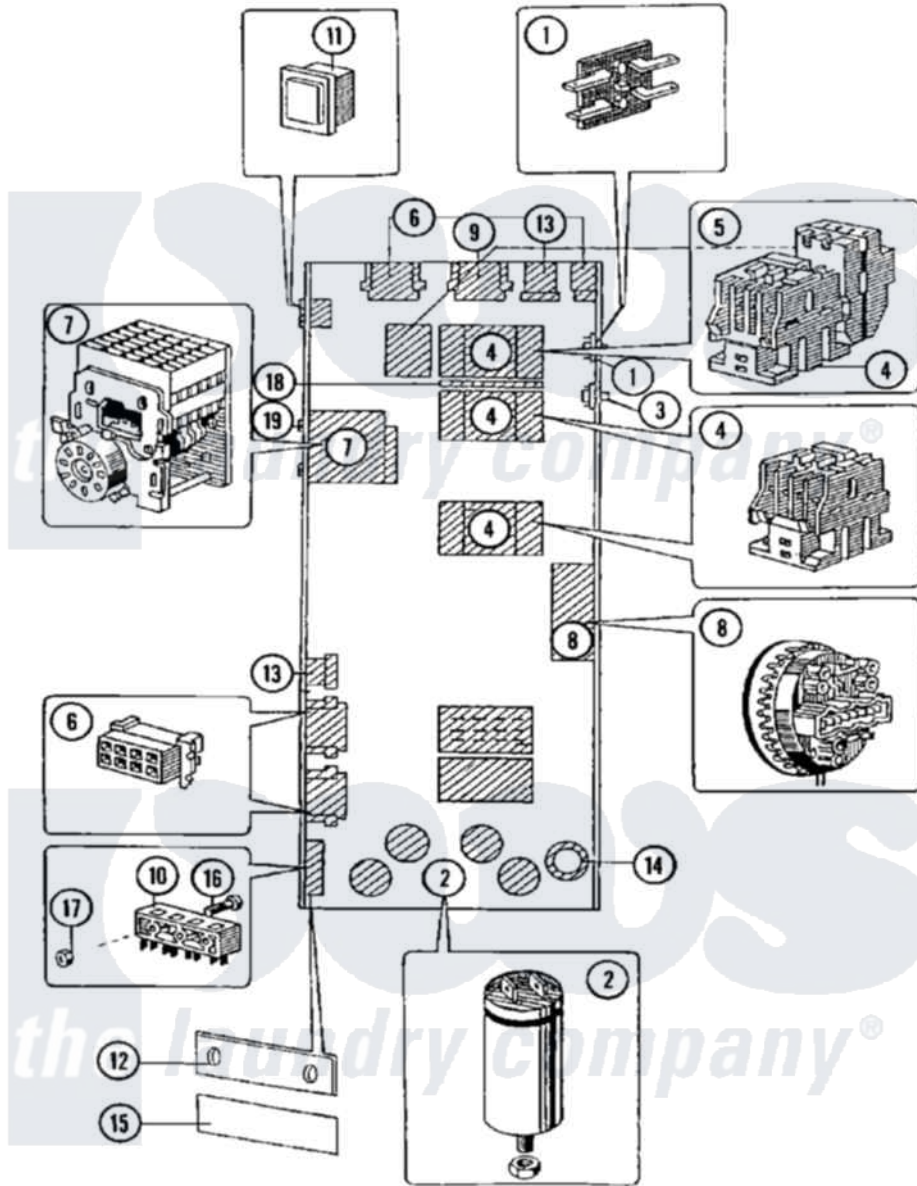

Maytag MFR50MCAVS 05 - MAIN CONTROLS

Maytag Commercial Maytag MFR50MCAVS Washer Parts Parts Diagram 05 - MAIN CONTROLS
 Click on the part number to view part

Item	Original Part Number	Replaced By	Status	Part Description
001	23001094			Bridge, Rectifier
002	23001096			Capacitor
"	23001098			Capacitor
003	23001099			Socket, Pc Board Socket
004	23001100	23003750		Frequency Inverter Contactor
"	23001101	23003751		Contactora Lc1 D12
005	23001105	23003761		Overload Relay LR2D
"	23001107	23003759		Overload Relay LR2D
006	23001109			Housing, Connector
007	23001110			Timer, Reversing
008	23001111	23001513		Switch, Water Level
"	23002176	23001513		Switch, Water Level
009	23001112			Housing, Connector
010	23002154			Housing, Connector
011	23001114			Rocker Switch, Prewash/No Prew
012	23001115			Terminal Block Insulation

013	23001116		Housing, Connector
014	23001117		Ring, Rubber
015	23001118		Sticker, Liquid Soap
016	23001089		Screw
017	23001055	23001014	Nut M4
018	23001119	23003762	Mechanical Interlock
019	23001069		Screw
020	NLA	Not Available	SCREW (M6 X 25)
021	23001515	23001312	Mut M6
022	NLA	Not Available	WASHER (M6)
023	23001518		SERIES 15 - NO LONGER NEEDED
"	NLA	Not Available	NET FILTER
024	23001465		Sticker, Electricity Warning
025	NLA	Not Available	STICKER
026	NLA	Not Available	LABEL, EARTH