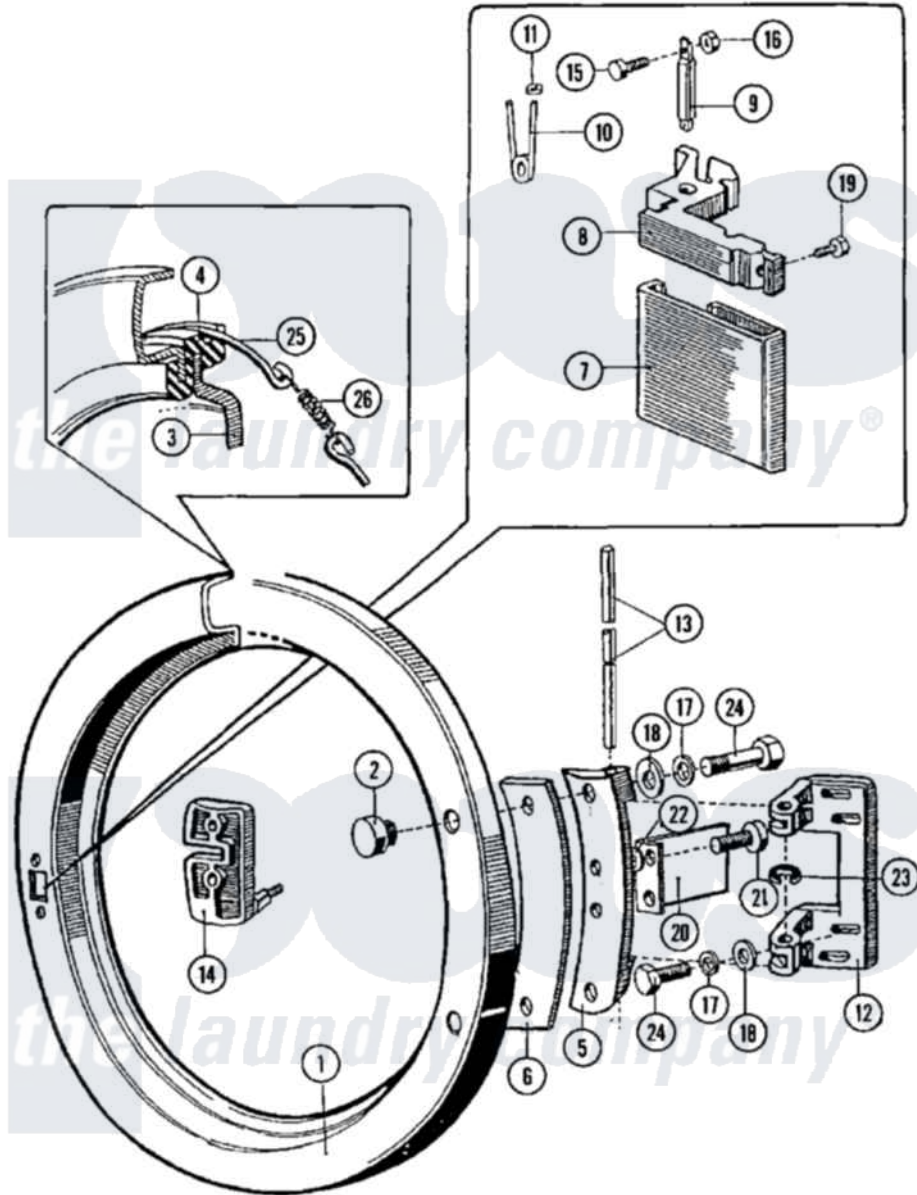

# Maytag MFR50MCAVS 07 - DOOR

Maytag Commercial Maytag MFR50MCAVS Washer Parts Parts Diagram 07 - DOOR  
 Click on the part number to view part

Item	Original Part Number	Replaced By	Status	Part Description
001	<a href="#">23001161</a>			Ring, Door
002	<a href="#">23001162</a>			Nut, Ornamental
003	<a href="#">23001163</a>			Glass, Door
004	<a href="#">23001164</a>			Gasket, Door Glass
005	<a href="#">23001165</a>			Plate, Hinge
006	<a href="#">23001166</a>			Shim, Hinge Plate
007	23001510	<a href="#">12001889</a>		Kit, Door HANdle Assembly HANdle Front And Back Included
"	23003631	<a href="#">12001889</a>		Kit, Door HANdle Assembly HANdle Front And Back Included
"	23003632	<a href="#">12001889</a>		Kit, Door HANdle Assembly HANdle Front And Back Included
"	23003700	<a href="#">12001889</a>		Kit, Door HANdle Assembly HANdle Front And Back Included
008	<a href="#">23003634</a>			Lever, Door

"	NLA	Not Available	LEVER, HANDLE
009	<a href="#">23001168</a>		Door Handle Pivot Pin
010	<a href="#">23001169</a>		Spring, Handle Lever
011	23001057	<a href="#">23002499</a>	Spring Retaining Clip
"	<a href="#">23001170</a>		Fastener, Spring
012	<a href="#">23001171</a>		Base, Hinge
013	<a href="#">23001172</a>		Shaft, Door Hinge
014	<a href="#">23001173</a>		Handle, Lever Plate
015	<a href="#">23001175</a>		Screw
"	<a href="#">23002937</a>		Screw
016	23001176	<a href="#">23001312</a>	Mut M6
017	<a href="#">23001158</a>		Lockwasher
018	<a href="#">23001159</a>		Washer Lu
019	<a href="#">23001177</a>		Screw
"	<a href="#">23001372</a>		Screw
020	<a href="#">23001178</a>		Microswitch, Activating Plate
021	<a href="#">23001179</a>		Screw
022	23001180	<a href="#">23001056</a>	Ring, Shaft Locking
023	<a href="#">23001181</a>		Ring, Retaining
024	<a href="#">23001182</a>		Bolt
025	<a href="#">23001185</a>		Doorseal, Tension Ring
026	<a href="#">23001186</a>		Doorspring, Tension Spring