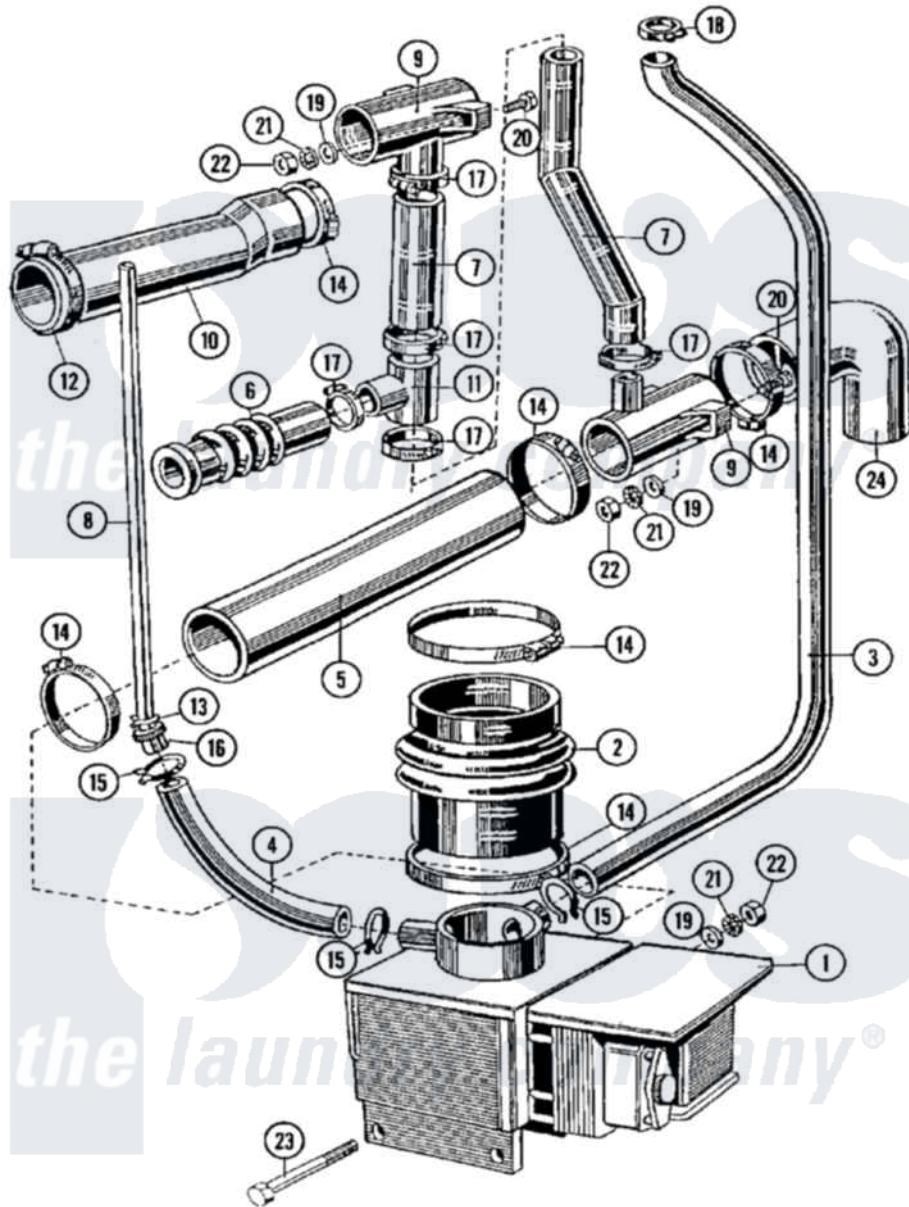

Maytag MFR50MCAVS 10 - DRAIN & HOSE ASSEMBLY

Maytag [Commercial Maytag MFR50MCAVS Washer Parts](#) Parts Diagram 10 - DRAIN & HOSE ASSEMBLY
 Click on the part number to view part

Item	Original Part Number	Replaced By	Status	Part Description
001	23001244			Valve, Drain
"	23002321			Motor, Drain
002	23001245			Tub To Drain Hose
003	23001246			Lower Pressure Switch Hose
004	23001247			Hose, Air Dome
005	23001248			Hose, Drain
006	23001250			Corrugated Vent Hose
007	23001251			Lower Overflow Hose
008	23001252			Upper Pressure Switch Hose
009	23001253			Tee, Drain
010	23001254	23004241		Hopper To T-Hose
011	23001255			Tee, Overflow Hose
012	23001256	34001289		Clamp, Hose
013	23001257	596669		Clamp, Manifold
014	23001258	696392		Hose Clamp
015	23001259			Clamp, Corbin

016	23001260		Pressure Switch Hose Fitting
017	23001261	616099	Clamp
018	23001262	616099	Clamp
019	23001263		Washer
020	23001264		Bolt M8x20
021	23001265		Washer
022	23001266		Nut M8
023	23001267	23002908	Screw
024	23001268	23002015	Elbow