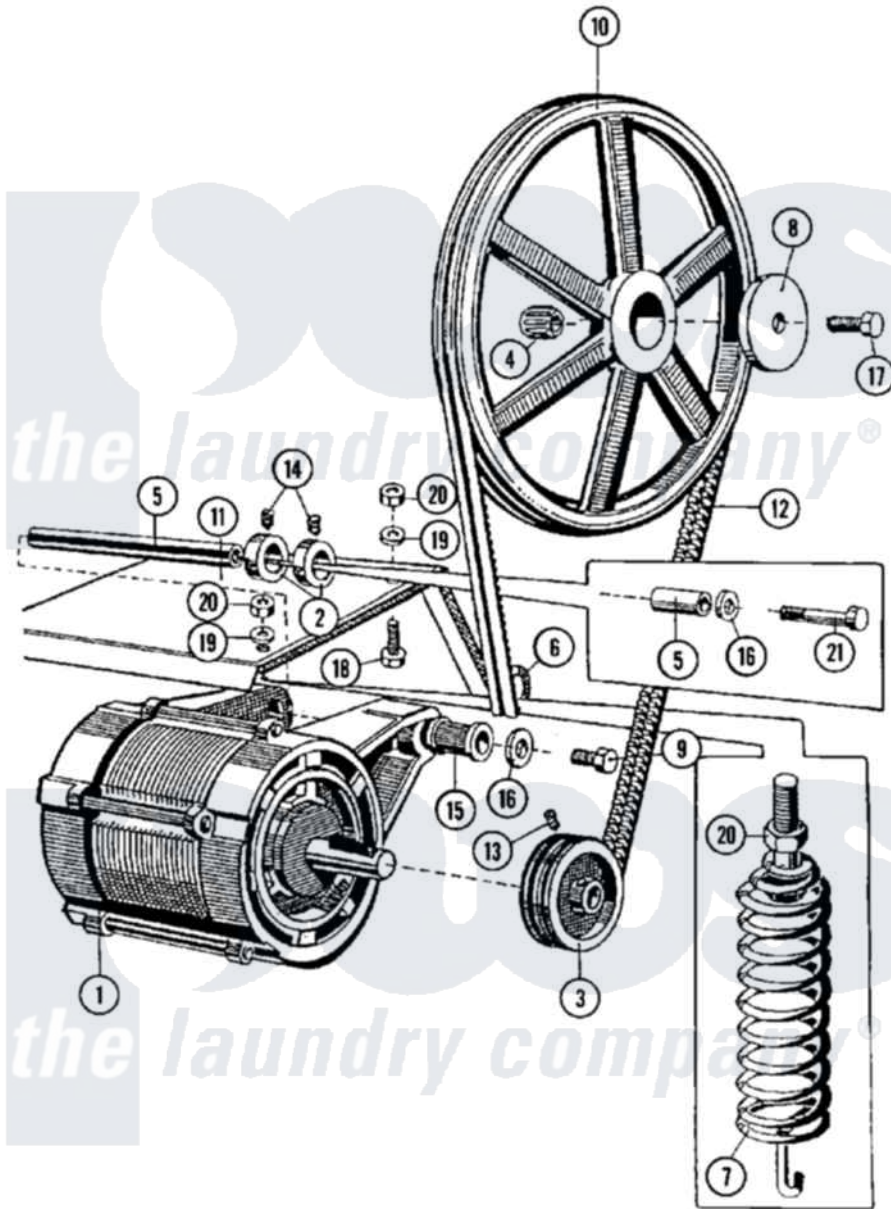

Maytag MFR50MCAVS 11 - MOTOR & BASKET PULLEY

Maytag Commercial Maytag MFR50MCAVS Washer Parts Parts Diagram 11 - MOTOR & BASKET PULLEY
 Click on the part number to view part

| Item | Original Part Number | Replaced By | Status | Part Description |
|------|--------------------------|-------------|--------|----------------------|
| 001 | 23001269 | | | Motor |
| " | 23001271 | | | Motor |
| " | 23002317 | | | Switch, Centrifugal |
| 002 | 23001272 | | | Collar, Retainer |
| 003 | 23001273 | | | V-Pulley |
| 004 | 23001274 | | | Ring, Tolerance |
| 005 | 23001275 | | | Rod, Motor Support |
| 006 | 23001278 | | | Tensioner, Belt |
| 007 | 23001279 | | | Belt, Tension Spring |
| 008 | 23001281 | | | Washer |
| 009 | 23001283 | | | Bolt |
| 010 | 23001285 | | | Pulley, Basket |
| 011 | 23001286 | | | Shield, Motor |
| 012 | 23001287 | | | V-Belt |
| 013 | 23001289 | | | Screw, Allen Set |
| 014 | 23001290 | | | Screw, Allen Set |

| | | | |
|-----|--------------------------|-----------------------------|-------|
| 015 | 23001291 | Bushing, Rubber Motor Mount | |
| 016 | 23001292 | Washer | |
| 017 | 23001293 | 23002931 | Screw |
| 018 | 23001264 | Bolt M8x20 | |
| 019 | 23001265 | Washer | |
| 020 | 23001266 | Nut M8 | |
| 021 | 23001294 | Bolt | |