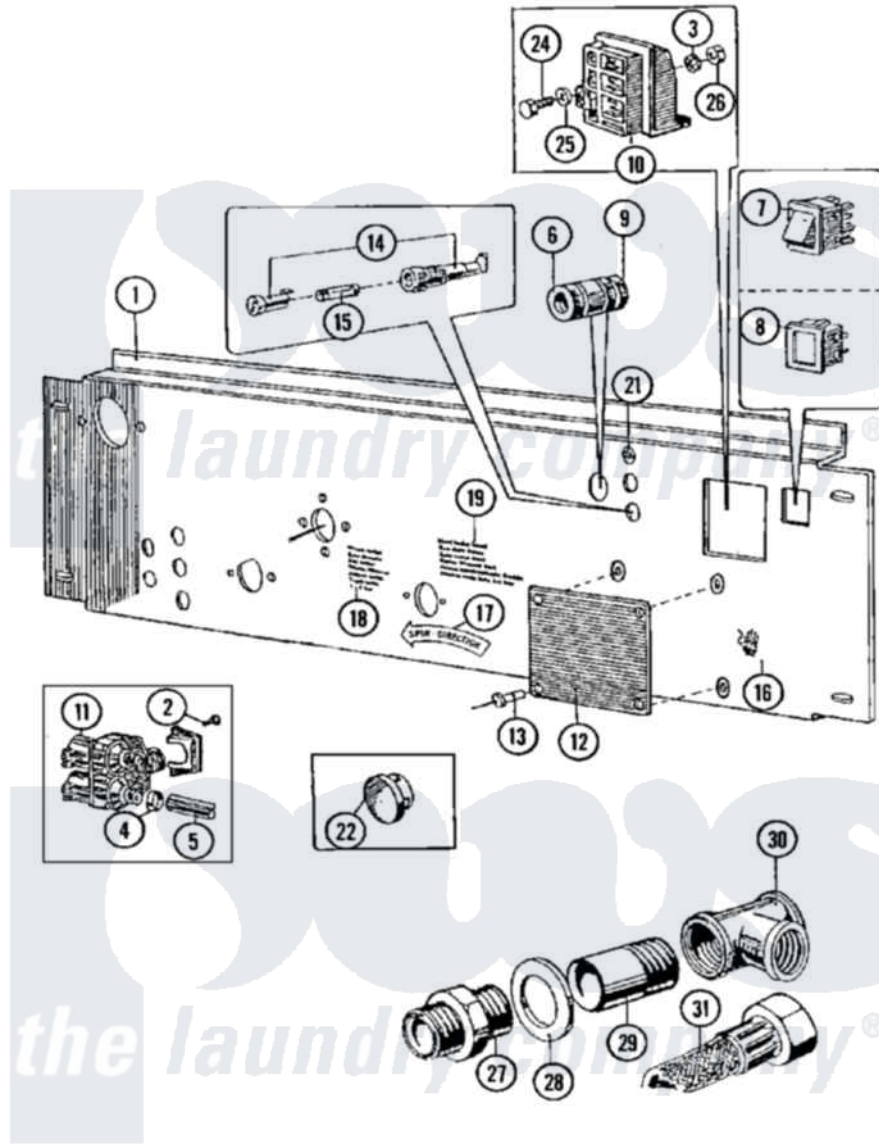

Maytag MFR50MCAVS 14 - WATER VALVE & REAR PANEL

Maytag Commercial Maytag MFR50MCAVS Washer Parts Parts Diagram 14 - WATER VALVE & REAR PANEL
 Click on the part number to view part

Item	Original Part Number	Replaced By	Status	Part Description
001	23001339	23002455		Nut, Rapid
"	23001503			Panel, Valve
002	23001361			Bolt
003	23001013			Lock Washer External Teeth M4
004	23001506	596669		Clamp, Manifold
005	23001507			Waterhose
006	23001450			Swivel
007	23001529			Button
008	23001452			Square Plug
009	23001453			Nut, Swivel
010	23001454			Block, Terminal Connection
011	23001455			Valve, Two Way
"	23001522			Screw
"	NLA		Not Available	VALVES, PLATE
012	23001460			Plate, Identification
013	23001461			Rivets, Blind

014	23001462		Holder, Fuse
015	23001508		Fuse
016	23001465		Sticker, Electricity Warning
017	23001468		Sticker, Spin Direction
018	23001469		Sticker, Hot Water
019	23001471		Sticker, Cold Soft Water
020	23001509		Sticker, Pipe Thread
021	NLA	Not Available	STICKER (1A)
022	NLA	Not Available	PLUG, LIQUID SOAP OPENING
023	23001477		Adapter
024	NLA	Not Available	SCREW (M 4 X 16 BRASS)
025	NLA	Not Available	WASHER (DIA. 9 X 4.3 X 0.8)
026	23001481	23001014	Nut M4
027	23001482		Connection
028	23001483		Washer
029	23001484		Extension, Brass Pipe Thread
030	23001485		Tee, 3/4" Pipe Thread
031	23001523		North American, Hose