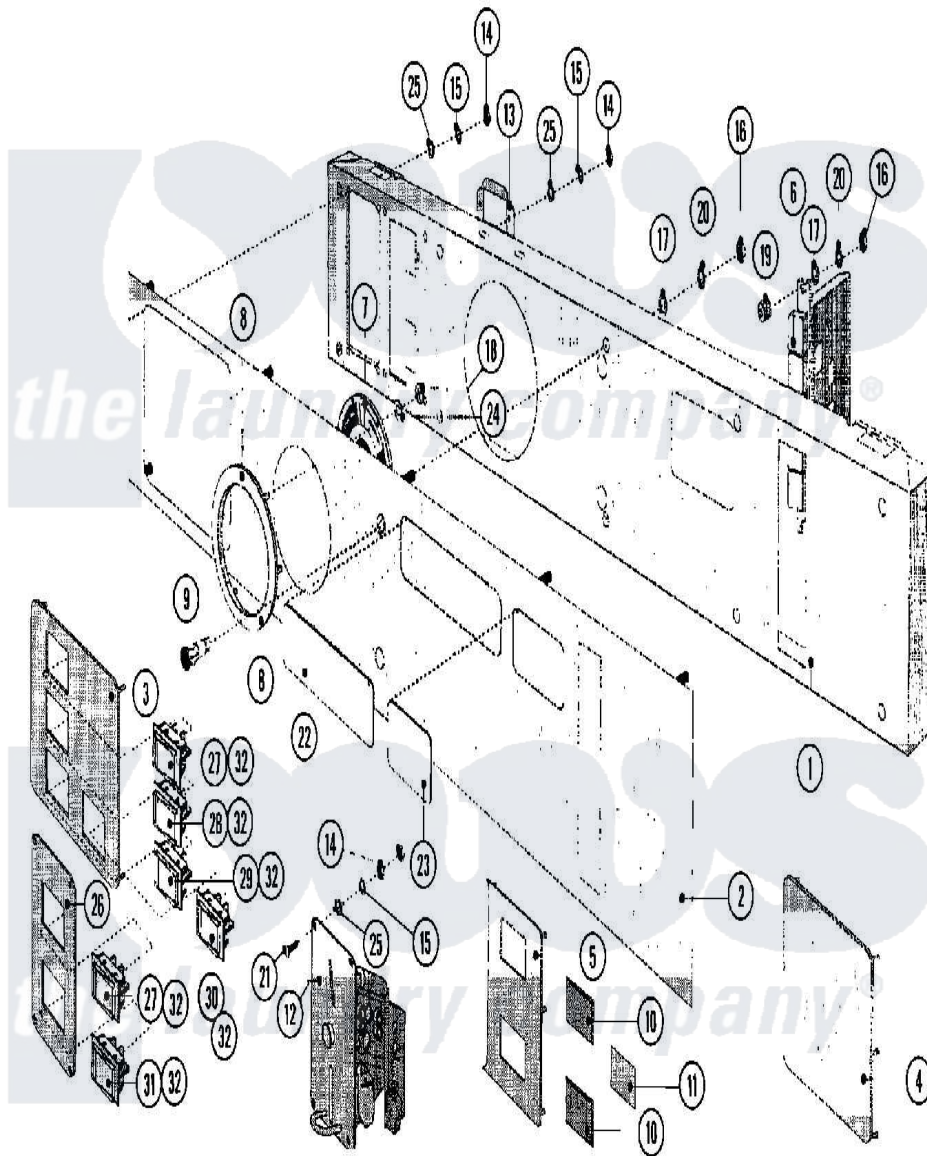

Maytag MFR50MCAVS 17 - CONTROL PANEL (MC MODELS SERIES 11)

Maytag [Commercial Maytag MFR50MCAVS Washer Parts](#) Parts Diagram 17 - CONTROL PANEL (MC MODELS SERIES 11)

[Click on the part number to view part](#)

Item	Original Part Number	Replaced By	Status	Part Description
001	23001039			Plate, Back-Up
002	23001495			Panel, Control
003	NLA		Not Available	PLATE, INSERT (THREE BUTTONS)
004	NLA		Not Available	INSERT PLATE
005	23001041	23002524		Plate- Ind
006	23001042			Switch, Program Selector
007	23002495			Disk, Indicator
008	23001044	23002496		Disk- Indi
009	23001046			Lamp, Indicator
010	23001047	23002525		Plexi Tra
"	23001049		Not Available	LENS, TRANSPARENT RED
"	NLA		Not Available	ALUMINIUM
011	BLANK		Not Available	COINS, STICKER
012	23001063			Meter, Coin
013	23002864			Plate, Fixation

014	23002500		Washer, Lock
015	23002865	23001054	Washer, Locking
016	23002399	23001014	Nut M4
017	23001056		Ring, Shaft Locking
018	23001057	23002499	Spring Retaining Clip
019	23001058		Tube, Distance
020	23002426	23002950	Lock Washer M4
021	23001064		Screw, Ornamental
022	NLA	Not Available	PLATE, INDEX
023	NLA	Not Available	PLATE, INDEX
024	23002325		Washer
025	23002174	23003654	Washer M3.2
026	NLA	Not Available	LABEL, PUSH BUTTON
027	23001530		Button
028	23002868		Knob, Push Button
029	23001114		Rocker Switch, Prewash/No Prew
030	23001531		Button
031	23001452		Square Plug
032	23001532		Cover, Button
033	23002334		Mc To MN Convers.