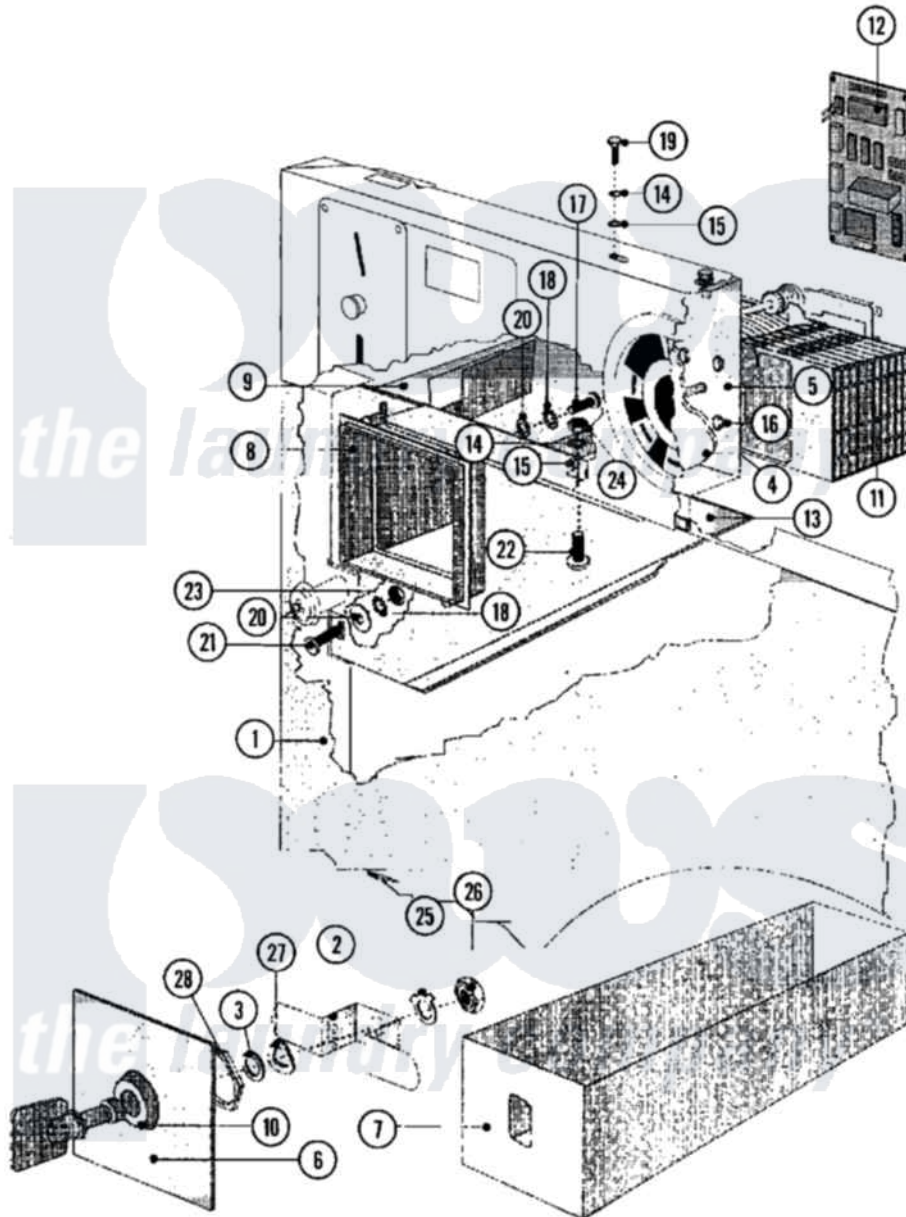

Maytag MFR50MCAVS 18 - TIMER & COIN ASSEMBLY (SERIES 11)

Maytag [Commercial Maytag MFR50MCAVS Washer Parts](#) Parts Diagram 18 - TIMER & COIN ASSEMBLY (SERIES 11)

[Click on the part number to view part](#)

Item	Original Part Number	Replaced By	Status	Part Description
001	23001320			Panel, Front
"	NLA		Not Available	PANEL, FRONT (SS)OPL
002	23002879			Cam, Coin Lock Box
003	23001580			Washer
004	23001060			Disc, Timer Indicator
005	23002880			Timer, Support
006	23002881			Plate, Coin Vault Ornamental
007	23002882			Box, Coin
008	23002883			Vault, Ornamental
009	23002884			Vault, Coin Lu
010	23002885			Lock, Coin Vault
011	23001065			Timer
"	23002203			Motor, Timer
"	23002204			Motor, Timer
012	23001066			Counter, Coin
"	23001693	23001066		Counter, Coin

013	23001502		Support, Coin Vault
014	23002756		Lockwasher
015	23001027		Washer
016	23002886		Screw
017	23002423	23001361	Bolt
018	23002111	23001013	Lock Washer External Teeth M4
019	23002354	23002461	Screw
020	23001610	23002438	Washer M4.3
021	23001012		Screw
022	NLA	Not Available	SCREW (M6X12)
023	23002399	23001014	Nut M4
024	23002436	Not Available	NUT (M6)
025	NLA	Not Available	WASHER, SELF LOCKING
026	NLA	Not Available	NUT, LOCK (SMALL)
027	NLA	Not Available	WASHER, SPRING LOCK
028	NLA	Not Available	NUT, LOCK (BIG)
029	23001038		Conversion Kit
"	23002195		Pc-Pn Conversion Kit
"	23002333		Pc To Pn Conversion
"	23002334		Mc To MN Convers.