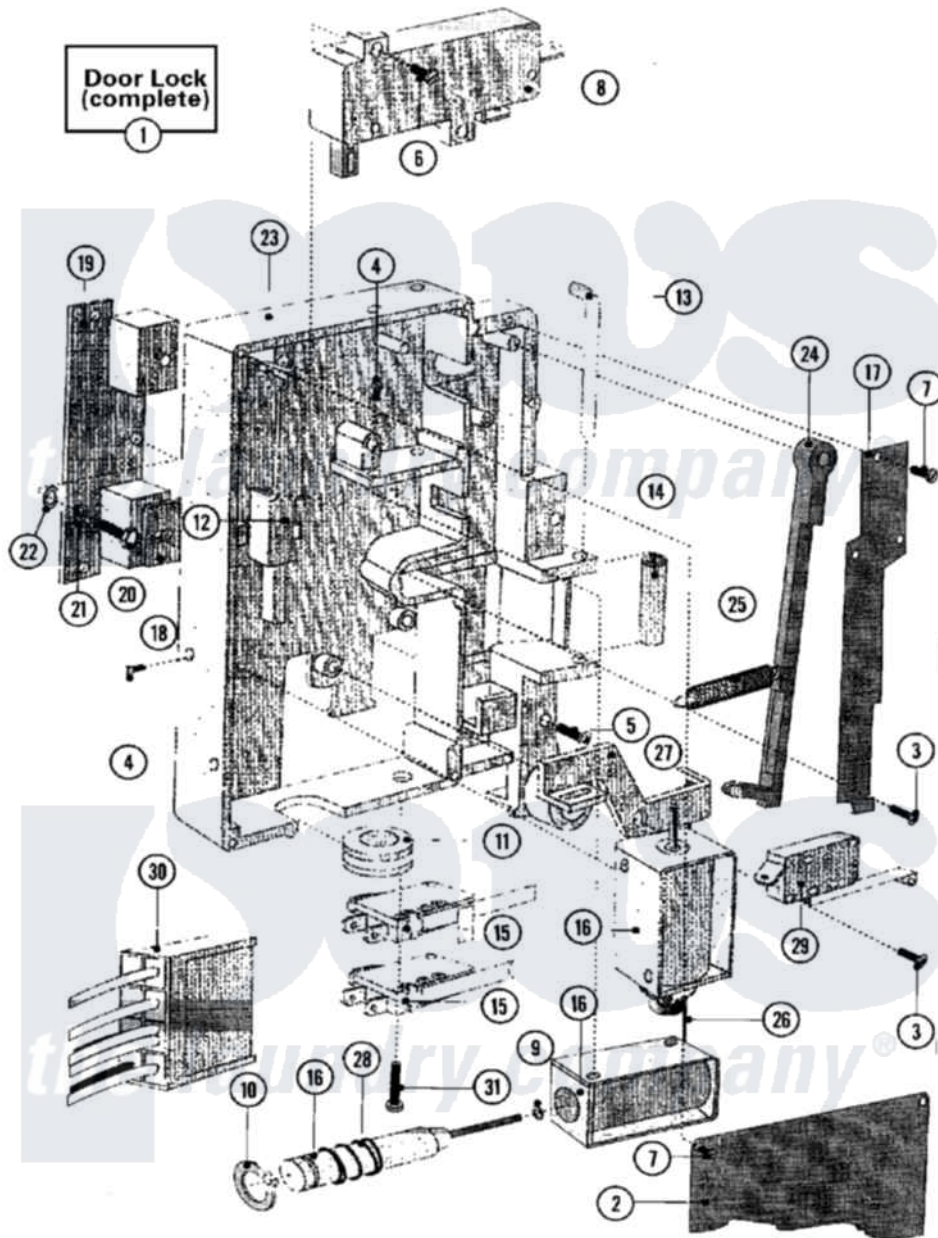

Maytag MFR50MCAVS 20 - DOOR LOCK ASSEMBLY (SERIES 11)

Maytag Commercial Maytag MFR50MCAVS Washer Parts Parts Diagram 20 - DOOR LOCK ASSEMBLY (SERIES 11)

Click on the part number to view part

Item	Original Part Number	Replaced By	Status	Part Description
001	23003679			Door Latch Complete
"	Y23002897			Door Lock Assembly
002	23001130			Plate, Cover
003	23001131			Screw
004	23001132			Screw
005	23001133			Screw
006	23001070			Screw
007	23001134			Bolt
008	23001135			Bimetal, Actuator
009	23001136			Washer
010	23001137			Ring, Retaining
011	23001138			Bushing, Cable Passage
012	23001140			Small Lock Hook
013	23001142			Retainer, Lock Tube
014	23001143			Tube, Lock
015	23001144			Microswitch, Lever

016	23001146		Coil
"	23001147		Coil
017	23001149		Leaf Spring, Latch Bar
018	23001155	23001368	Shim, Hinge Base
019	23001156		Spacer, Lock
020	23002353	23001157	Bolt
021	23002130	23001158	Lockwasher
022	23001159		Washer Lu
023	Y23002898		Ground, Plate Lock
024	23002899		Handle, Locking Part
025	23002900		Spring, Locking Part
026	23002901	23001152	Cord, Emergency Opening
027	NLA	Not Available	LEVEL, OPENING
028	23002903		Spring, Locking Part
029	23002337		Microswitch, Lever
030	23002904		Wiring, Door Lock
"	23002905		Wiring Harness, Doorlock
031	23002906		Screw