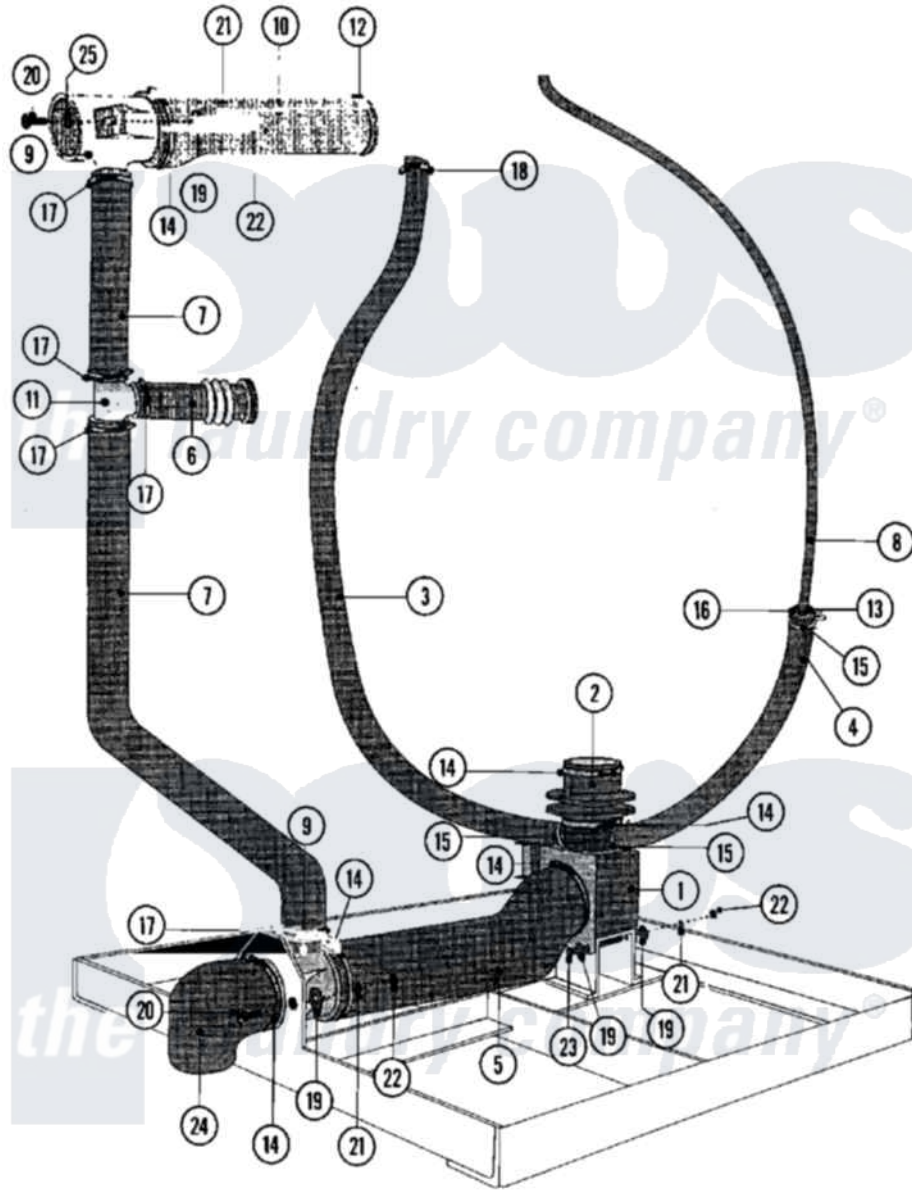

Maytag MFR50MCAVS 21 - DRAIN & HOSE ASSEMBLY (SERIES 11)

Maytag Commercial Maytag MFR50MCAVS Washer Parts Parts Diagram 21 - DRAIN & HOSE ASSEMBLY (SERIES 11)

Click on the part number to view part

Item	Original Part Number	Replaced By	Status	Part Description
001	23001244			Valve, Drain
002	23002907	23001245		Tube To Drain Hose
003	23001246			Lower Pressure Switch Hose
004	23001247			Hose, Air Dome
005	23001248			Hose, Drain
006	23001250			Corrugated Vent Hose
007	23001251			Lower Overflow Hose
008	23001252			Upper Pressure Switch Hose
009	23001253			Tee, Drain
010	23001254	23004241		Hopper To T-Hose
011	23001255			Tee, Overflow Hose
012	23001256	34001289		Clamp, Hose
013	23001257	596669		Clamp, Manifold
014	23001258	696392		Hose Clamp
015	23001259			Clamp, Corbin
016	23001260			Pressure Switch Hose Fitting

017	23001261	616099	Clamp
018	23001262	616099	Clamp
019	23002437		Washer M8
020	23002475	23001264	Bolt M8x20
021	23002358		LOCK WASHER M8
022	23002435	23001266	Nut M8
023	23002908		Screw
024	23002822	23002015	Elbow
025	23002653	23001203	Washer