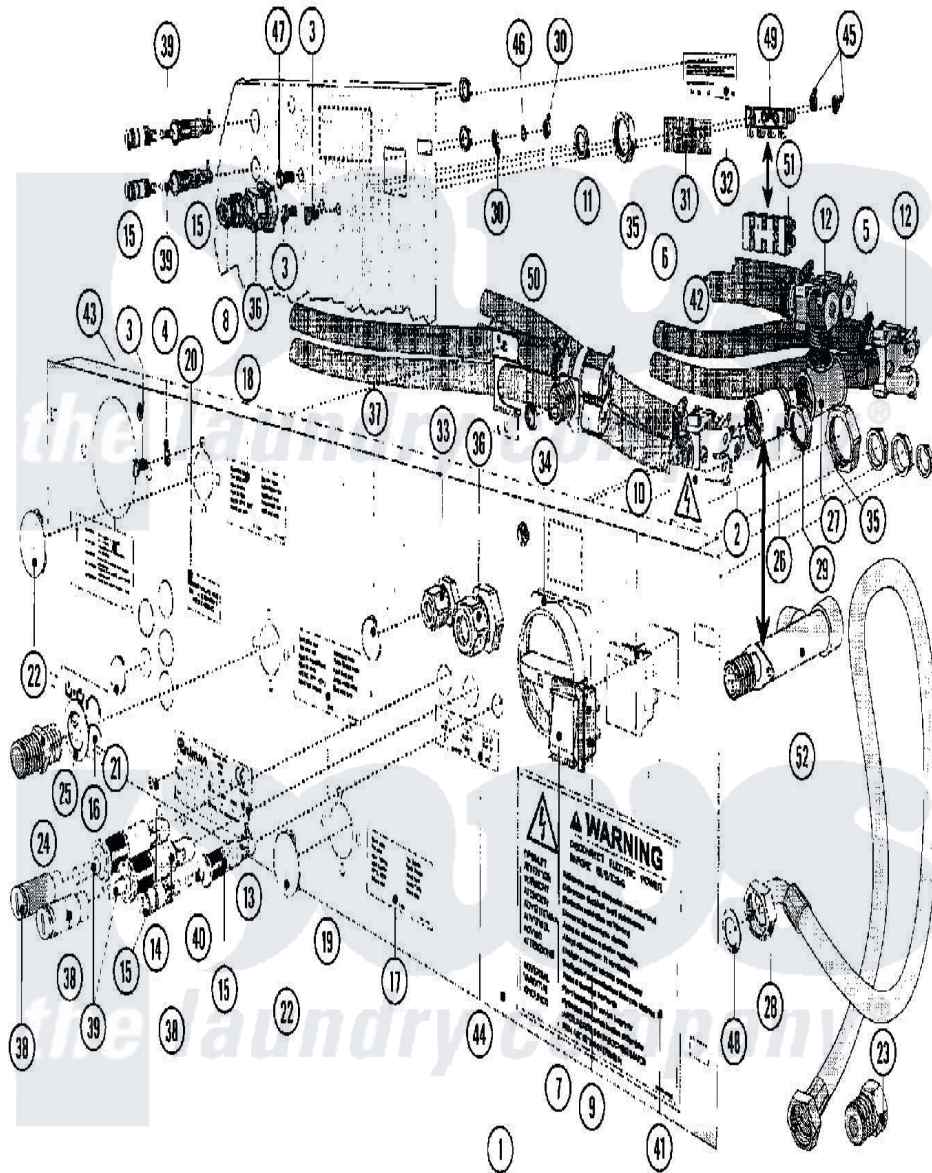

Maytag MFR50MCAVS 22 - WATER VALVE & REAR PANEL (SERIES 11)

Maytag Commercial Maytag MFR50MCAVS Washer Parts Parts Diagram 22 - WATER VALVE & REAR PANEL (SERIES 11)

Click on the part number to view part

Item	Original Part Number	Replaced By	Status	Part Description
001	23002909	23003683		Bridge, Rear
002	23001533			Valve, Three-Way
003	23002423	23001361		Bolt
004	23002111	23001013		Lock Washer External Teeth M4
005	23001506	596669		Clamp, Manifold
006	23001507			Waterhose
007	23001532			Cover, Button
008	23001453			Nut, Swivel
009	23001529			Button
010	23001452			Square Plug
011	23001450			Swivel
012	23001455			Valve, Two Way
013	BLANK		Not Available	PLATE, IDENTIFICATION
014	23001461			Rivets, Blind
015	23001462			Holder, Fuse