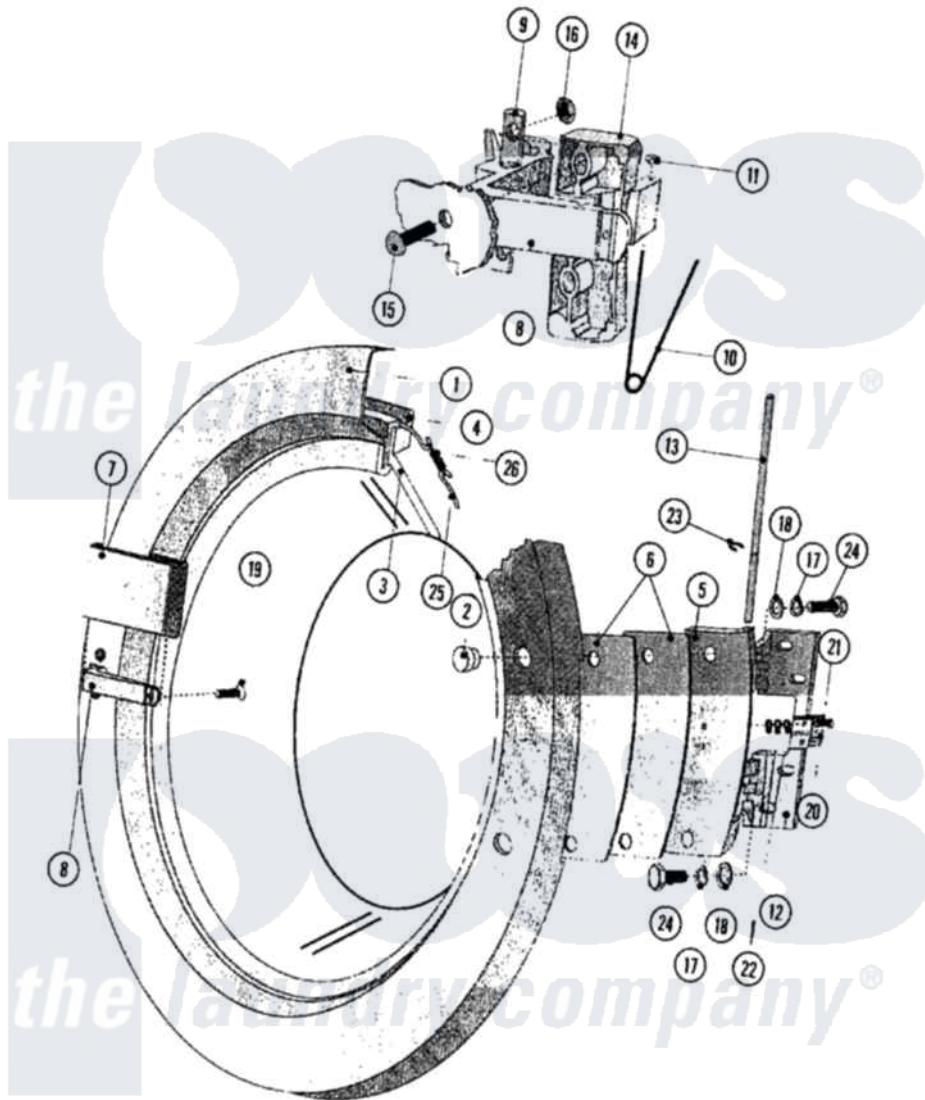

Maytag MFR50MCAVS 25 - DOOR (SERIES 11)

Maytag Commercial Maytag MFR50MCAVS Washer Parts Parts Diagram 25 - DOOR (SERIES 11)
 Click on the part number to view part

Item	Original Part Number	Replaced By	Status	Part Description
001	23001161			Ring, Door
002	23001162			Nut, Ornamental
003	23001163			Glass, Door
004	23001164			Gasket, Door Glass
005	23001165			Plate, Hinge
006	23001166			Shim, Hinge Plate
007	12001889			Kit, Door HANdle Assembly HANdle Front And Back Included
"	23001510	12001889		Kit, Door HANdle Assembly HANdle Front And Back Included
008	23003634			Lever, Door
"	NLA		Not Available	LEVER, HANDLE
009	23001168			Door Handle Pivot Pin
010	23001169			Spring, Handle Lever
011	23001057	23002499		Spring Retaining Clip
012	23001171			Base, Hinge

013	23001172		Shaft, Door Hinge
014	23001173		Handle, Lever Plate
015	23002937		Screw
016	23001176	23001312	Mut M6
"	23002280		Nut M6
017	23002130	23001158	Lockwasher
018	23001643	23002424	Washer M6.4
019	23001177		Screw
"	23002617	23001777	Screw, Drive
020	23001178		Microswitch, Activating Plate
021	23001178		Microswitch, Activating Plate
022	23001781	23001179	Screw
023	23001708		Washer
024	23001181		Ring, Retaining
025	23002279	23002462	Screw Lu
026	23002279	23002462	Screw Lu
027	23001185		Doorseal, Tension Ring
028	23001186		Doorspring, Tension Spring