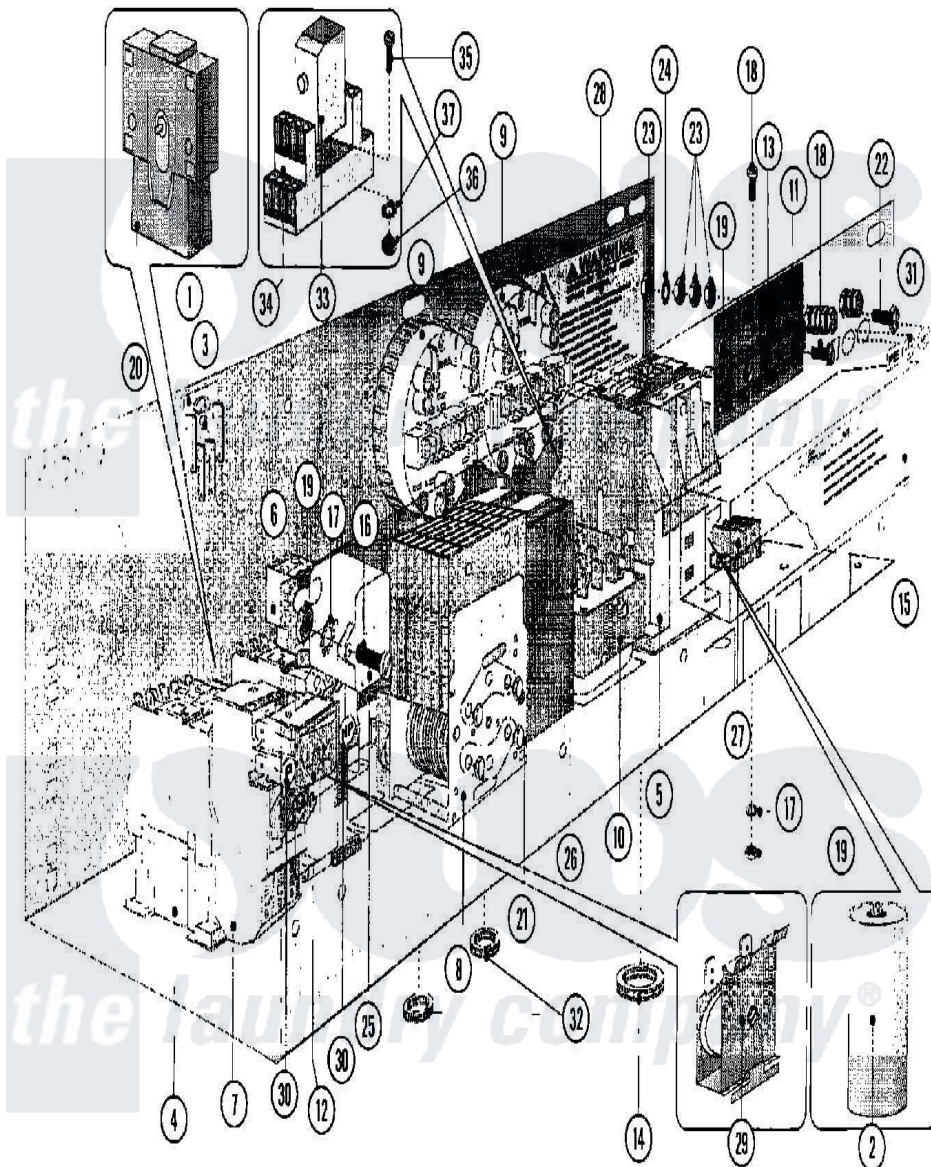

Maytag MFR50MCAVS 27 - ELECTRICAL COMPONENTS (SERIES 11)

Maytag Commercial Maytag MFR50MCAVS Washer Parts Parts Diagram 27 - ELECTRICAL COMPONENTS (SERIES 11)

Click on the part number to view part

Item	Original Part Number	Replaced By	Status	Part Description
001	23001094			Bridge, Rectifier
002	23001096			Capacitor
"	23001098			Capacitor
003	23001099			Socket, Pc Board Socket
004	23001100	23003750		Frequency Inverter Contactor
"	23001101	23003751		Contactors Lc1 D12
005	23001102			Contactors
"	23001103			Contactors
"	23001340			Contactors
006	23001104			Auxiliary Contact
007	23001105	23003761		Overload Relay LR2D
"	23001106			Relay, Thermal Overload
"	23001108			Relay, Thermal Overload
"	23002101	23003757		Overload Relay 5.5-8A
008	23001110			Timer, Reversing
009	23001111	23001513		Switch, Water Level

"	23001513		Switch, Water Level
"	23002176	23001513	Switch, Water Level
010	23002460		Thermostat
011	23002154		Housing, Connector
012	23001114		Rocker Switch, Prewash/No Prew
013	23001115		Terminal Block Insulation
014	23001117		Ring, Rubber
015	23001118		Sticker, Liquid Soap
016	23002423	23001361	Bolt
017	23002111	23001013	Lock Washer External Teeth M4
018	23002398	23001089	Screw
019	23002399	23001014	Nut M4
020	23001119	23003762	Mechanical Interlock
021	23002952	23001069	Screw
022	23002806		Screw
023	23001515	23001312	Mut M6
024	23001734	23002425	Locker Washer M6
025	NLA	Not Available	MEMBER, RC
026	23002348	23003734	Transformer
027	23002959		Electric Heat Terminal Board
028	23001465		Sticker, Electricity Warning
029	23002955		Buzzer
030	NLA	Not Available	STICKER
031	NLA	Not Available	LABEL, EARTH
032	23001138		Bushing, Cable Passage
033	23002956		Schrach, Relay
034	23002957		Base, Relay
035	23002906		Screw
036	23002958		Nut M3
037	23002865	23001054	Washer, Locking