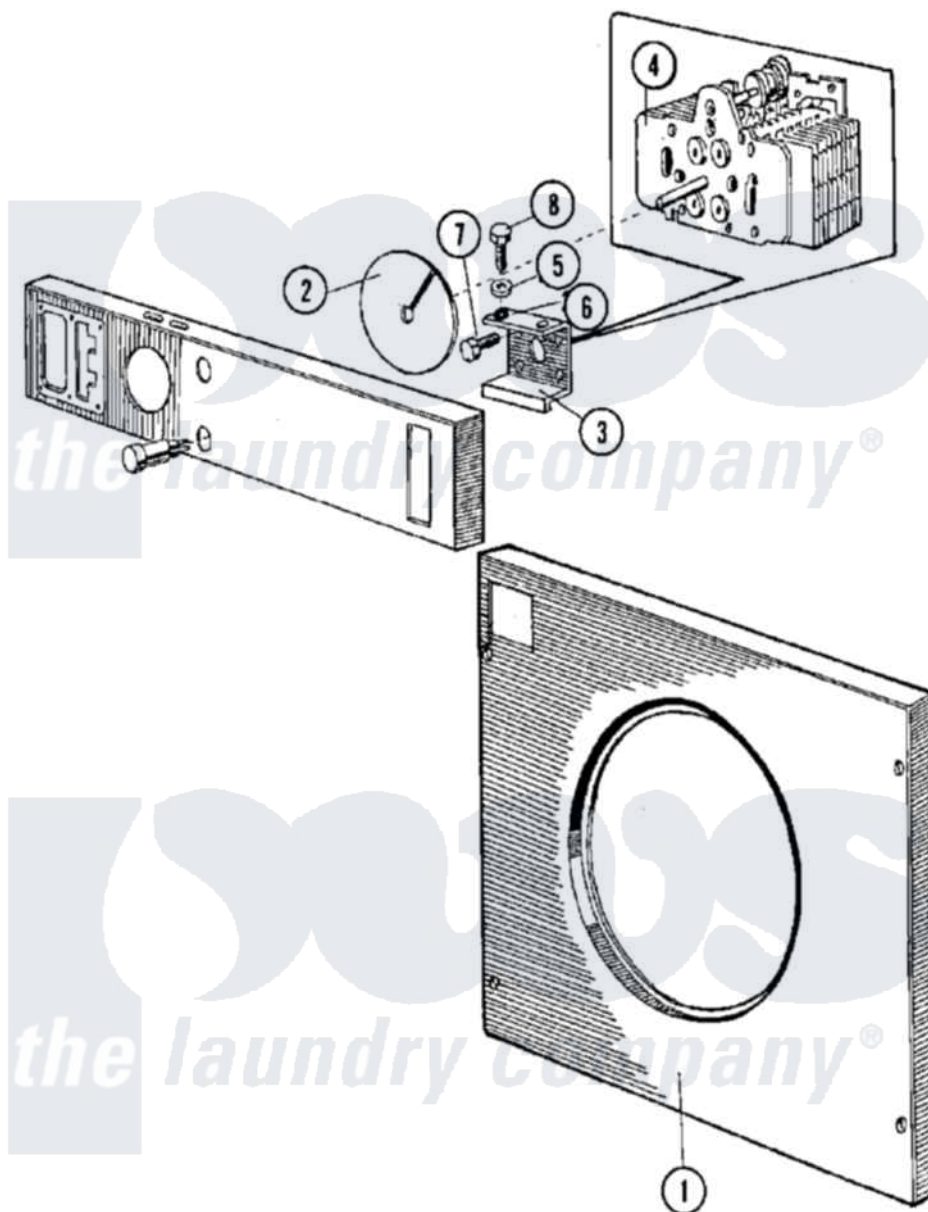

# Maytag MFR50MNAVS 03 - TIMER & COIN ASSEMBLY

Maytag Commercial Maytag MFR50MNAVS Washer Parts Parts Diagram 03 - TIMER & COIN ASSEMBLY  
 Click on the part number to view part

Item	Original Part Number	Replaced By	Status	Part Description
001	<a href="#">23001320</a>			Panel, Front
002	<a href="#">23001060</a>			Disc, Timer Indicator
003	<a href="#">23001061</a>			Timer, Support
004	<a href="#">23001065</a>			Timer
"	<a href="#">23002204</a>			Motor, Timer
005	23001028	<a href="#">23002756</a>		Lockwasher
006	<a href="#">23001027</a>			Washer
007	<a href="#">23001069</a>			Screw
008	<a href="#">23001026</a>			Bolt
009	<a href="#">23001038</a>			Conversion Kit