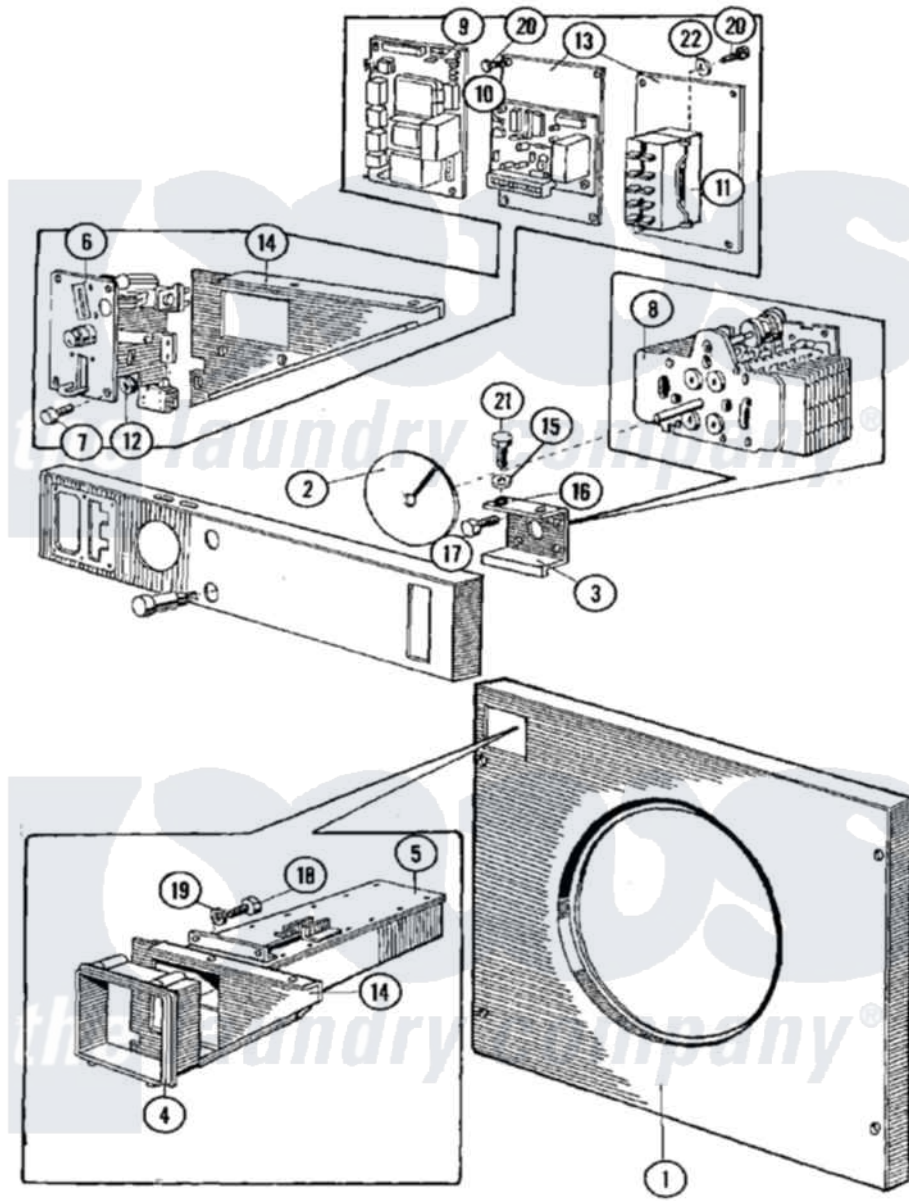

Maytag MFR50PCATS 02 - TIMER & COIN ASSEMBLY

Maytag Commercial Maytag MFR50PCATS Washer Parts Parts Diagram 02 - TIMER & COIN ASSEMBLY
 Click on the part number to view part

Item	Original Part Number	Replaced By	Status	Part Description
001	23001320			Panel, Front
"	NLA		Not Available	PANEL, FRONT (SS)OPL
002	23001060			Disc, Timer Indicator
003	23001061			Timer, Support
004	23001062			Collar, Coin Vault
005	23001349			Vault, Coin
006	23001063			Meter, Coin
007	23001064			Screw, Ornamental
008	23001065			Timer
"	23002203			Motor, Timer
"	23002204			Motor, Timer
009	23001066			Counter, Coin
"	23001693	23001066		Counter, Coin
010	W10124350		Not Available	NOT REQUIRED PART OR SEE NOTE
011	23001068			Relay, Start
012	23001053			Nut

013	NLA		Not Available	MOUNTING PLATE, START RELAY
014	23001502			Support, Coin Vault
015	23001028	23002756		Lockwasher
016	23001027			Washer
017	23001069			Screw
018	23001070			Screw
019	23001013			Lock Washer External Teeth M4
"	23001054			Washer, Locking
020	23001052	23002869		Screw
021	23001026			Bolt
024	23001038			Conversion Kit
"	23002195			Pc-Pn Conversion Kit
"	23002333			Pc To Pn Conversion
"	23002334			Mc To MN Convers.