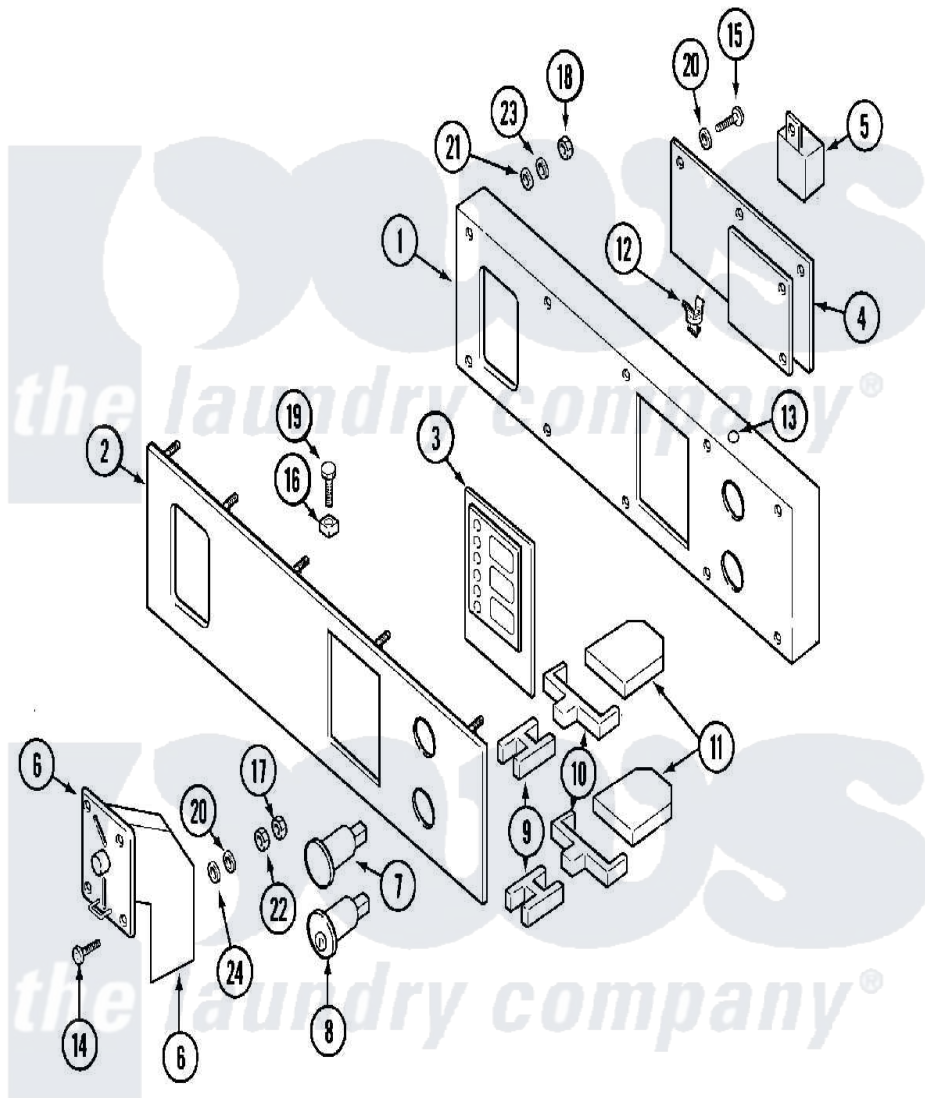

Maytag MFR50PCATS 03 - CONTROL PANEL (PC & PN MODELS)

Maytag [Commercial Maytag MFR50PCATS Washer Parts](#) Parts Diagram 03 - CONTROL PANEL (PC & PN MODELS)
 Click on the part number to view part

Item	Original Part Number	Replaced By	Status	Part Description
001	NLA		Not Available	PANEL, CONTROL
002	NLA		Not Available	FACIA, CONTROL PANEL (PC)
003	23001526			Plexi, Microprocessor
004	23001525			Microprocessor
005	23003741			Controller, Apl283a V1.07
"	23003742	23003741		Controller, Apl283a V1.07
"	23003743	23003741		Controller, Apl283a V1.07
006	23001063			Meter, Coin
007	23001537	12001897		Kit- Key S
008	23001538	12001896		Kit- Key S
009	NLA		Not Available	CONNECTION PART
010	23001540			Adapter, Contact Block
011	23001541			Block, Contact
012	23001542			Holder, Board
013	NLA		Not Available	LABEL, EARTH
014	23001064			Screw, Ornamental

015	23001544		Bolt
016	NLA	Not Available	BOLT
017	23001053		Nut
018	23001055	23001014	Nut M4
019	23001339	23002455	Nut, Rapid
020	23002174	23003654	Washer M3.2
021	23001545	23002504	Washer M4
022	23001054		Washer, Locking
023	23001013		Lock Washer External Teeth M4
024	23001610	23002438	Washer M4.3
025	NLA	Not Available	INSERT PLATE, MANUAL OPERATION
026	23002330	Not Available	LABEL, CENTRAL STOP
027	23002331		Contact, Central Stop
028	23002332		Knob, Central Stop
029	23001541		Block, Contact