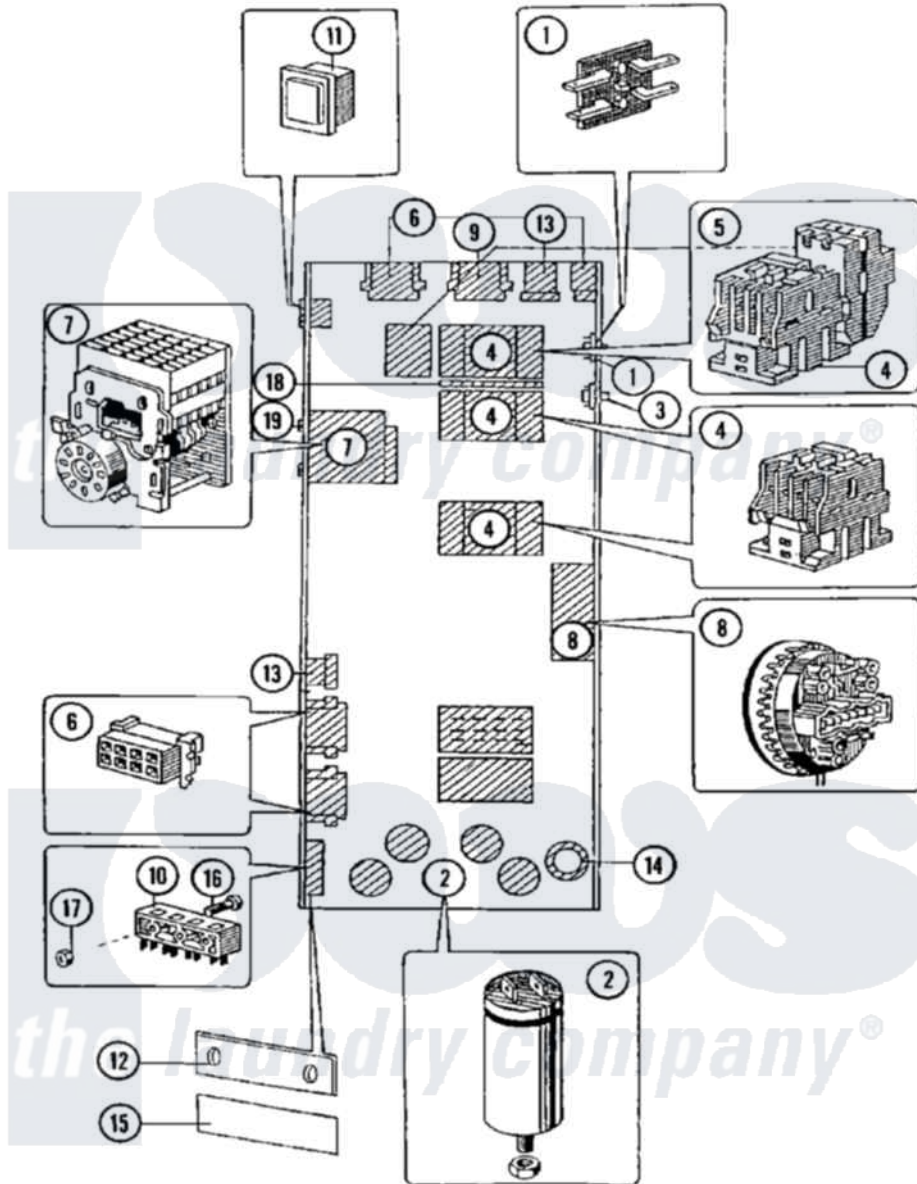

Maytag MFR50PCATS 04 - MAIN CONTROLS

Maytag Commercial Maytag MFR50PCATS Washer Parts Parts Diagram 04 - MAIN CONTROLS
 Click on the part number to view part

Item	Original Part Number	Replaced By	Status	Part Description
001	23001094			Bridge, Rectifier
002	23001096			Capacitor
"	23001098			Capacitor
003	23001099			Socket, Pc Board Socket
004	23001100	23003750		Frequency Inverter Contactor
"	23001101	23003751		Contactora Lc1 D12
005	23001105	23003761		Overload Relay LR2D
"	23001107	23003759		Overload Relay LR2D
006	23001109			Housing, Connector
007	23001110			Timer, Reversing
008	23001111	23001513		Switch, Water Level
"	23002176	23001513		Switch, Water Level
009	23001112			Housing, Connector
010	23002154			Housing, Connector
011	23001114			Rocker Switch, Prewash/No Prew
012	23001115			Terminal Block Insulation

013	23001116		Housing, Connector
014	23001117		Ring, Rubber
015	23001118		Sticker, Liquid Soap
016	23001089		Screw
017	23001055	23001014	Nut M4
018	23001119	23003762	Mechanical Interlock
019	23001069		Screw
020	NLA	Not Available	SCREW (M6 X 25)
021	23001515	23001312	Mut M6
022	NLA	Not Available	WASHER (M6)
023	23001518		SERIES 15 - NO LONGER NEEDED
"	NLA	Not Available	NET FILTER
024	23001465		Sticker, Electricity Warning
025	NLA	Not Available	STICKER
026	NLA	Not Available	LABEL, EARTH