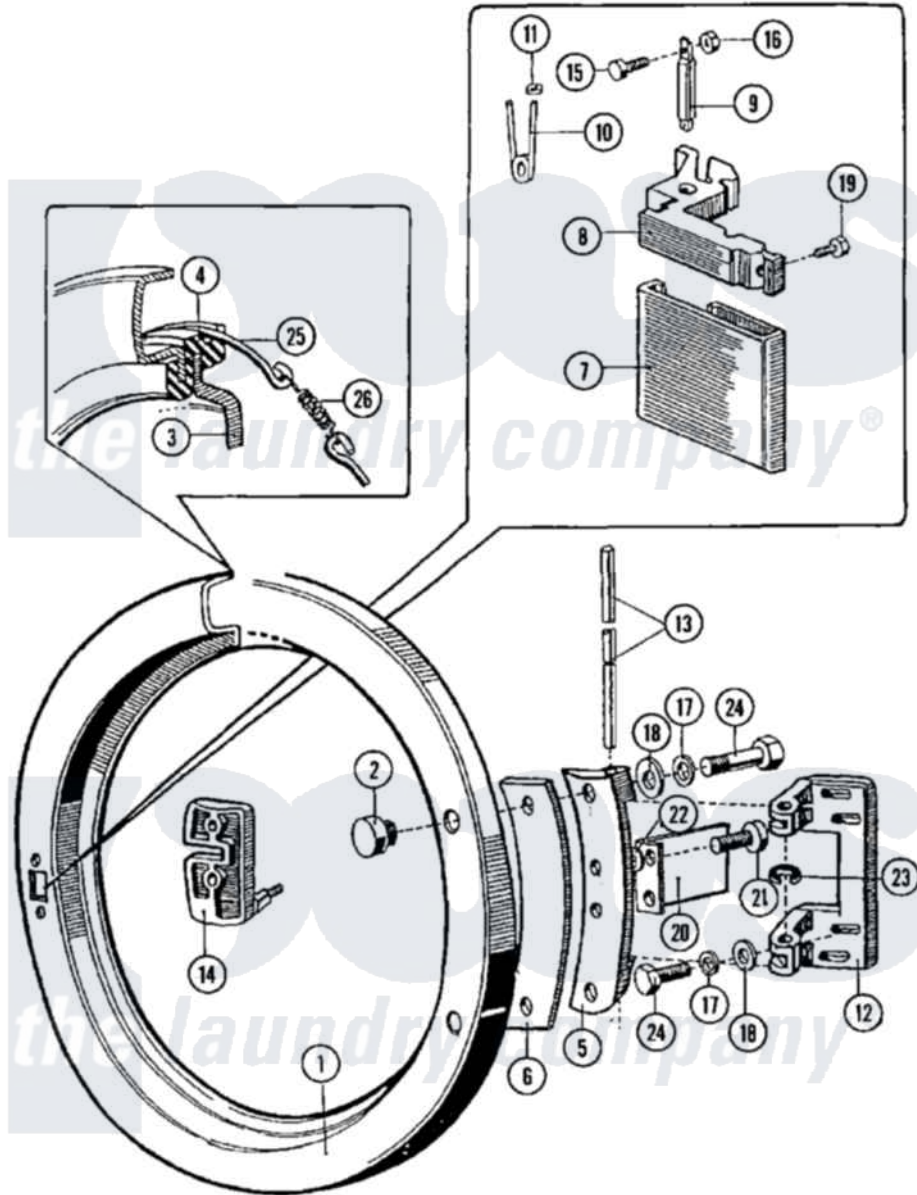

# Maytag MFR50PCATS 06 - DOOR

Maytag [Commercial Maytag MFR50PCATS Washer Parts](#) Parts Diagram 06 - DOOR  
 Click on the part number to view part

Item	Original Part Number	Replaced By	Status	Part Description
001	<a href="#">23001161</a>			Ring, Door
002	<a href="#">23001162</a>			Nut, Ornamental
003	<a href="#">23001163</a>			Glass, Door
004	<a href="#">23001164</a>			Gasket, Door Glass
005	<a href="#">23001165</a>			Plate, Hinge
006	<a href="#">23001166</a>			Shim, Hinge Plate
007	23001510	<a href="#">12001889</a>		Kit, Door HANdle Assembly HANdle Front And Back Included
"	23003631	<a href="#">12001889</a>		Kit, Door HANdle Assembly HANdle Front And Back Included
"	23003632	<a href="#">12001889</a>		Kit, Door HANdle Assembly HANdle Front And Back Included
"	23003700	<a href="#">12001889</a>		Kit, Door HANdle Assembly HANdle Front And Back Included
008	<a href="#">23003634</a>			Lever, Door

"	NLA	Not Available	LEVER, HANDLE
009	<a href="#">23001168</a>		Door Handle Pivot Pin
010	<a href="#">23001169</a>		Spring, Handle Lever
011	23001057	<a href="#">23002499</a>	Spring Retaining Clip
"	<a href="#">23001170</a>		Fastener, Spring
012	<a href="#">23001171</a>		Base, Hinge
013	<a href="#">23001172</a>		Shaft, Door Hinge
014	<a href="#">23001173</a>		Handle, Lever Plate
015	<a href="#">23001175</a>		Screw
"	<a href="#">23002937</a>		Screw
016	23001176	<a href="#">23001312</a>	Mut M6
017	<a href="#">23001158</a>		Lockwasher
018	<a href="#">23001159</a>		Washer Lu
019	<a href="#">23001177</a>		Screw
"	<a href="#">23001372</a>		Screw
020	<a href="#">23001178</a>		Microswitch, Activating Plate
021	<a href="#">23001179</a>		Screw
022	23001180	<a href="#">23001056</a>	Ring, Shaft Locking
023	<a href="#">23001181</a>		Ring, Retaining
024	<a href="#">23001182</a>		Bolt
025	<a href="#">23001185</a>		Doorseal, Tension Ring
026	<a href="#">23001186</a>		Doorspring, Tension Spring