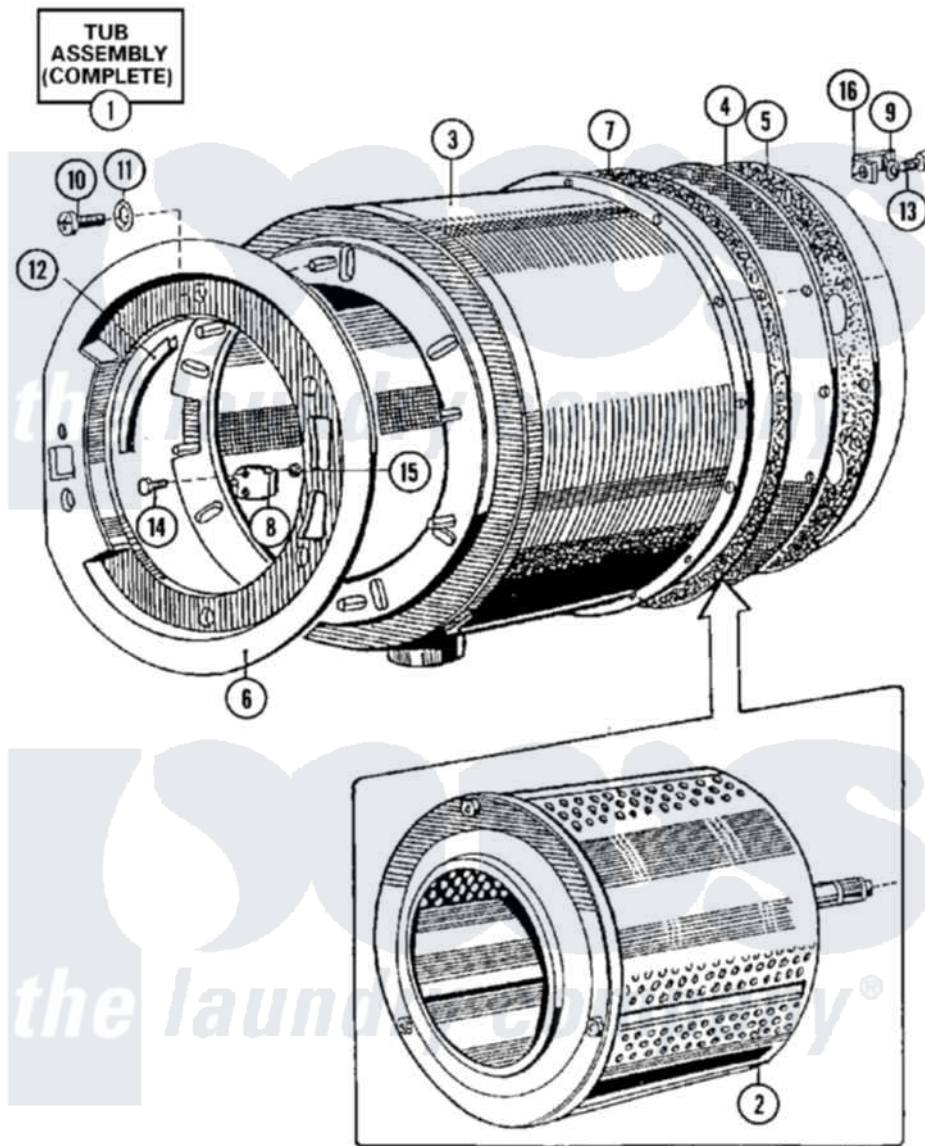

Maytag MFR50PCATS 07 - BASKET & OUTER SHELL ASSEMBLY

Maytag [Commercial Maytag MFR50PCATS Washer Parts](#) Parts Diagram 07 - BASKET & OUTER SHELL ASSEMBLY

[Click on the part number to view part](#)

Item	Original Part Number	Replaced By	Status	Part Description
001	NLA		Not Available	TUB (COMPLETE)
002	23001190	23003818		Drum And Shaft Mfr 50
003	23001192	23002971		Shell, Outer
004	23001194			Backplate
005	23001196			Backplate
"	23003981			Bearing Housing Stud 14mm
006	23001198			Shield
007	23001199			Gasket, Rear Shell
008	23001200			Hinge, Mirco Switch
009	23001203			Washer
010	23001177			Screw
011	23001204			Washer, Finishing
012	23001088	23002473		Rubber, Protective
013	23001205			Bolt
014	23001089			Screw
015	23001055	23001014		Nut M4