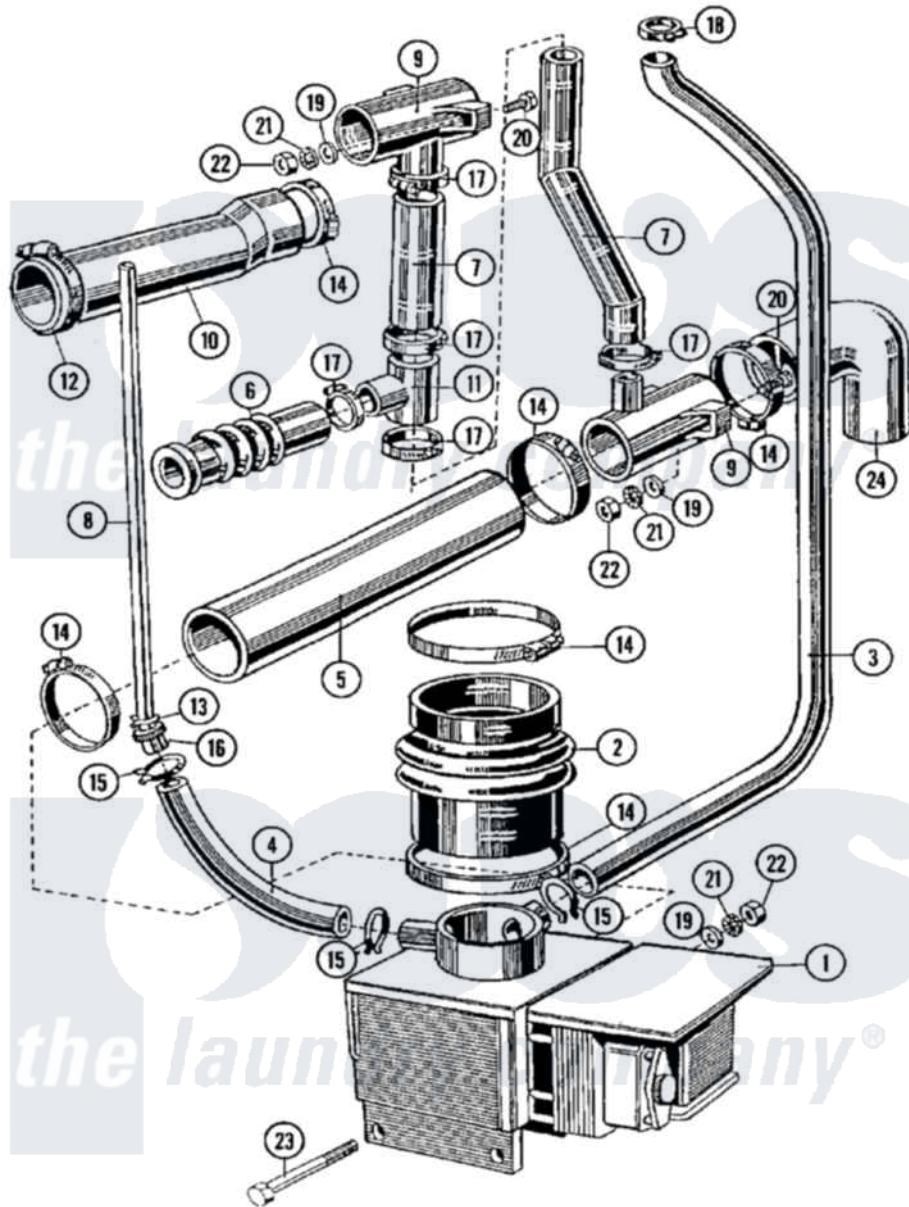

Maytag MFR50PCATS 09 - DRAIN & HOSE ASSEMBLY

Maytag [Commercial Maytag MFR50PCATS Washer Parts](#) Parts Diagram 09 - DRAIN & HOSE ASSEMBLY
 Click on the part number to view part

Item	Original Part Number	Replaced By	Status	Part Description
001	23001244			Valve, Drain
"	23002321			Motor, Drain
002	23001245			Tub To Drain Hose
003	23001246			Lower Pressure Switch Hose
004	23001247			Hose, Air Dome
005	23001248			Hose, Drain
006	23001250			Corrugated Vent Hose
007	23001251			Lower Overflow Hose
008	23001252			Upper Pressure Switch Hose
009	23001253			Tee, Drain
010	23001254	23004241		Hopper To T-Hose
011	23001255			Tee, Overflow Hose
012	23001256	34001289		Clamp, Hose
013	23001257	596669		Clamp, Manifold
014	23001258	696392		Hose Clamp
015	23001259			Clamp, Corbin

016	23001260		Pressure Switch Hose Fitting
017	23001261	616099	Clamp
018	23001262	616099	Clamp
019	23001263		Washer
020	23001264		Bolt M8x20
021	23001265		Washer
022	23001266		Nut M8
023	23001267	23002908	Screw
024	23001268	23002015	Elbow