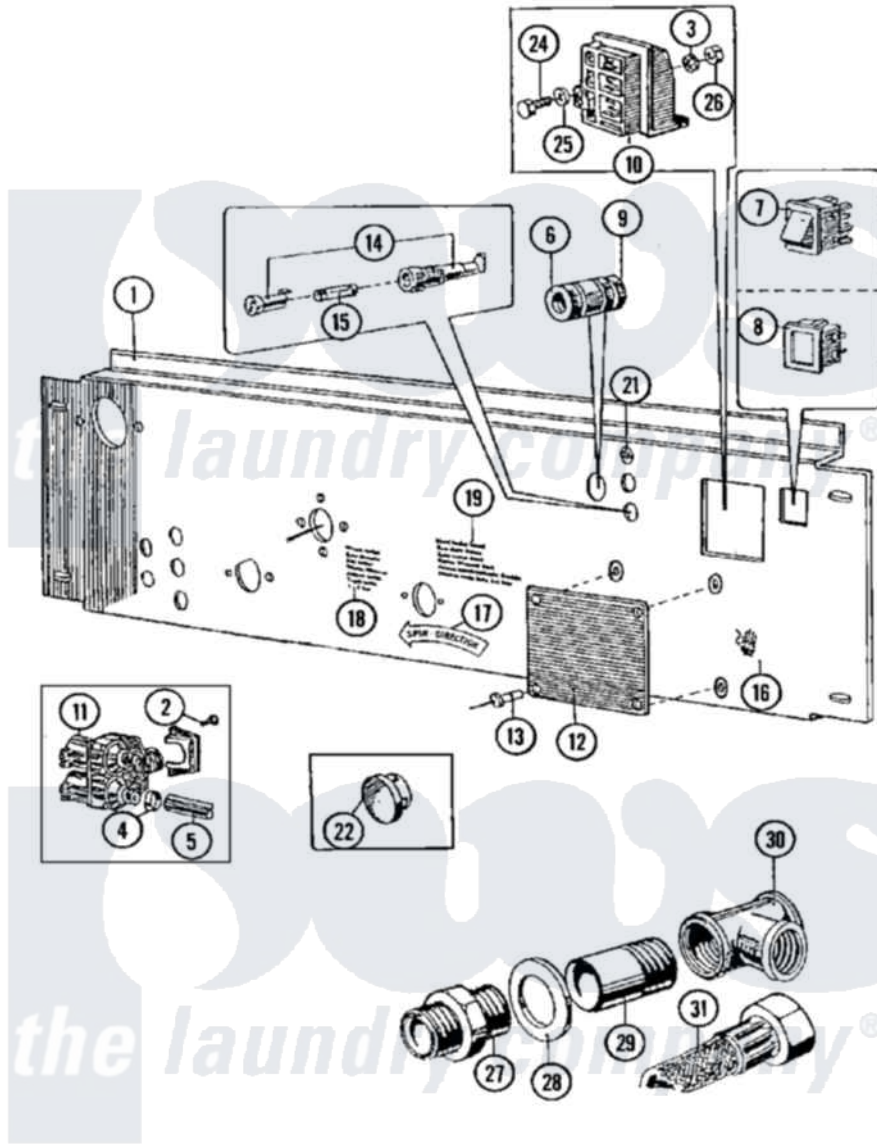

Maytag MFR50PCATS 13 - WATER VALVE & REAR PANEL

Maytag Commercial Maytag MFR50PCATS Washer Parts Parts Diagram 13 - WATER VALVE & REAR PANEL
 Click on the part number to view part

Item	Original Part Number	Replaced By	Status	Part Description
001	23001339	23002455		Nut, Rapid
"	23001503			Panel, Valve
002	23001361			Bolt
003	23001013			Lock Washer External Teeth M4
004	23001506	596669		Clamp, Manifold
005	23001507			Waterhose
006	23001450			Swivel
007	23001529			Button
008	23001452			Square Plug
009	23001453			Nut, Swivel
010	23001454			Block, Terminal Connection
011	23001455			Valve, Two Way
"	23001522			Screw
"	NLA		Not Available	VALVES, PLATE
012	23001460			Plate, Identification
013	23001461			Rivets, Blind

014	23001462		Holder, Fuse
015	23001508		Fuse
016	23001465		Sticker, Electricity Warning
017	23001468		Sticker, Spin Direction
018	23001469		Sticker, Hot Water
019	23001471		Sticker, Cold Soft Water
020	23001509		Sticker, Pipe Thread
021	NLA	Not Available	STICKER (1A)
022	NLA	Not Available	PLUG, LIQUID SOAP OPENING
023	23001477		Adapter
024	NLA	Not Available	SCREW (M 4 X 16 BRASS)
025	NLA	Not Available	WASHER (DIA. 9 X 4.3 X 0.8)
026	23001481	23001014	Nut M4
027	23001482		Connection
028	23001483		Washer
029	23001484		Extension, Brass Pipe Thread
030	23001485		Tee, 3/4" Pipe Thread
031	23001523		North American, Hose