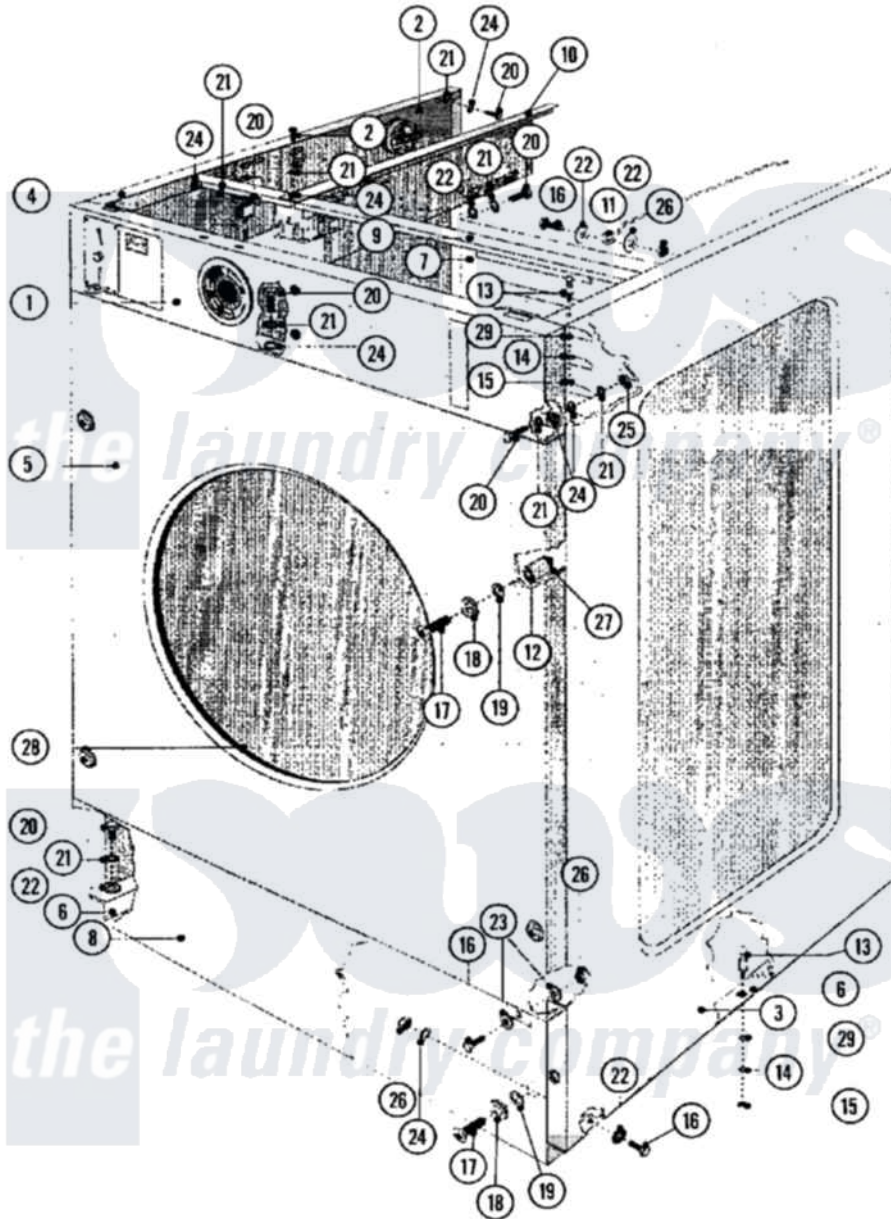

Maytag MFR50PCATS 15 - CABINET (SERIES 11)

Maytag [Commercial Maytag MFR50PCATS Washer Parts](#) Parts Diagram 15 - CABINET (SERIES 11)
 Click on the part number to view part

Item	Original Part Number	Replaced By	Status	Part Description
001	23002849			Panel, Control
002	23002850			Components, Box Elec.
"	NLA		Not Available	HOLDER, CONDENSER
003	23002962			Panel, Side
004	23002963			Panel, Side
005	23001320			Panel, Front
"	23002853			Panel, Front
006	23002964			Support, Panel
"	23002965			Support, Panel
007	23002856			Plate, Back
008	23002857			Panel, Service
009	23002858	23001327		Beam, Cross
010	23001329			Holder, Box
011	23001330			Rod, Top Panel Support
012	23002860			Tube, Distance
013	23001332			Alignment Pin

014	23002465	23004485	Lock Washer M5
015	23002466	8184504	Nut
016	23002861		Screw Lu
017	23002456	23003478	Screw
018	23001337	23002457	Washer M6
019	23001338	23002458	Washer
020	23002354	23002461	Screw
021	23002756		Lockwasher
022	23001309		Washer Lu
023	23001203		Washer
024	23002282	23001027	Washer
025	23002436	Not Available	NUT (M6)
026	23002471	23001310	Nut, Self Locking
027	23001339	23002455	Nut, Rapid
028	23001088	23002473	Rubber, Protective
029	23002862	23001708	Washer