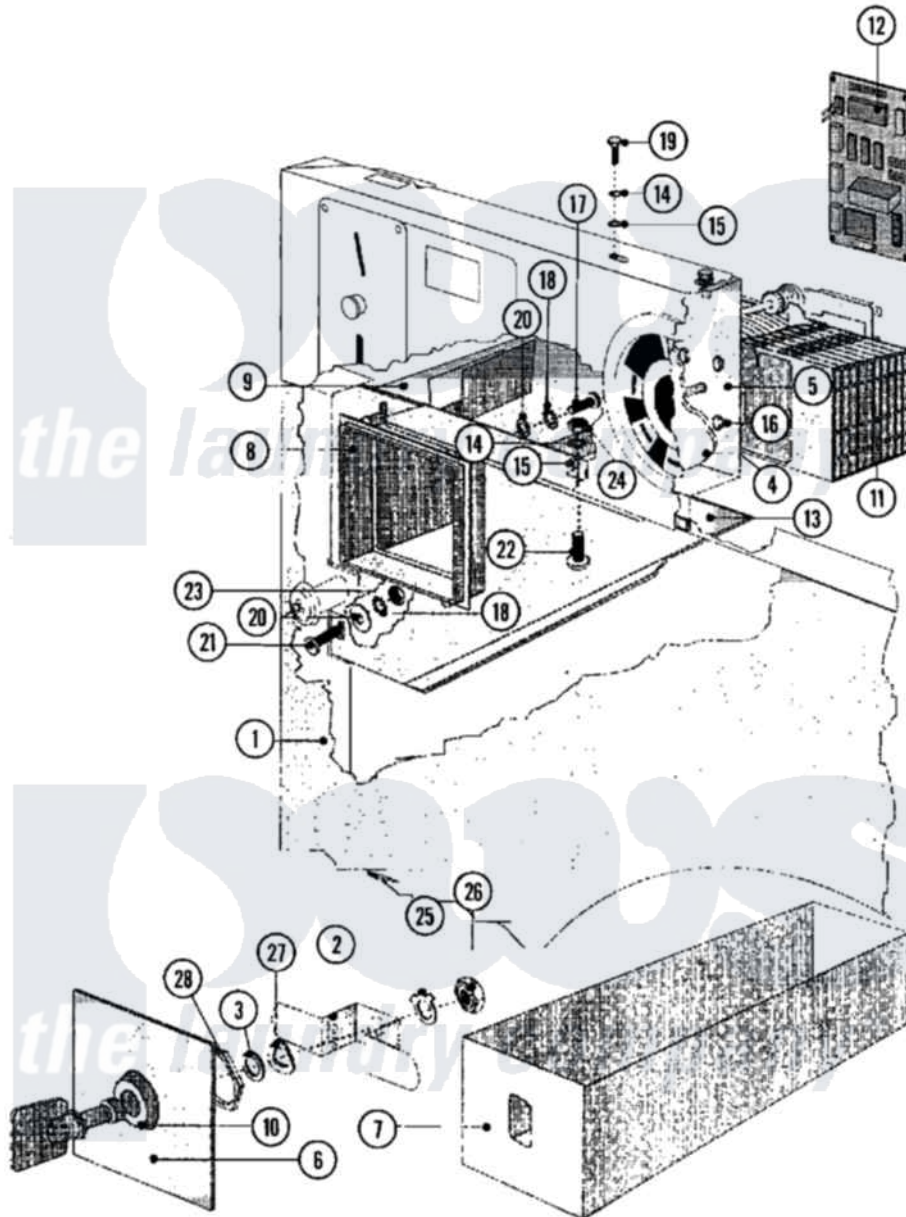

Maytag MFR50PCATS 17 - TIMER & COIN ASSEMBLY (SERIES 11)

Maytag [Commercial Maytag MFR50PCATS Washer Parts](#) Parts Diagram 17 - TIMER & COIN ASSEMBLY (SERIES 11)
 Click on the part number to view part

Item	Original Part Number	Replaced By	Status	Part Description
001	23001320			Panel, Front
"	NLA		Not Available	PANEL, FRONT (SS)OPL
002	23002879			Cam, Coin Lock Box
003	23001580			Washer
004	23001060			Disc, Timer Indicator
005	23002880			Timer, Support
006	23002881			Plate, Coin Vault Ornamental
007	23002882			Box, Coin
008	23002883			Vault, Ornamental
009	23002884			Vault, Coin Lu
010	23002885			Lock, Coin Vault
011	23001065			Timer
"	23002203			Motor, Timer
"	23002204			Motor, Timer
012	23001066			Counter, Coin
"	23001693	23001066		Counter, Coin

013	23001502		Support, Coin Vault
014	23002756		Lockwasher
015	23001027		Washer
016	23002886		Screw
017	23002423	23001361	Bolt
018	23002111	23001013	Lock Washer External Teeth M4
019	23002354	23002461	Screw
020	23001610	23002438	Washer M4.3
021	23001012		Screw
022	NLA	Not Available	SCREW (M6X12)
023	23002399	23001014	Nut M4
024	23002436	Not Available	NUT (M6)
025	NLA	Not Available	WASHER, SELF LOCKING
026	NLA	Not Available	NUT, LOCK (SMALL)
027	NLA	Not Available	WASHER, SPRING LOCK
028	NLA	Not Available	NUT, LOCK (BIG)
029	23001038		Conversion Kit
"	23002195		Pc-Pn Conversion Kit
"	23002333		Pc To Pn Conversion
"	23002334		Mc To MN Convers.