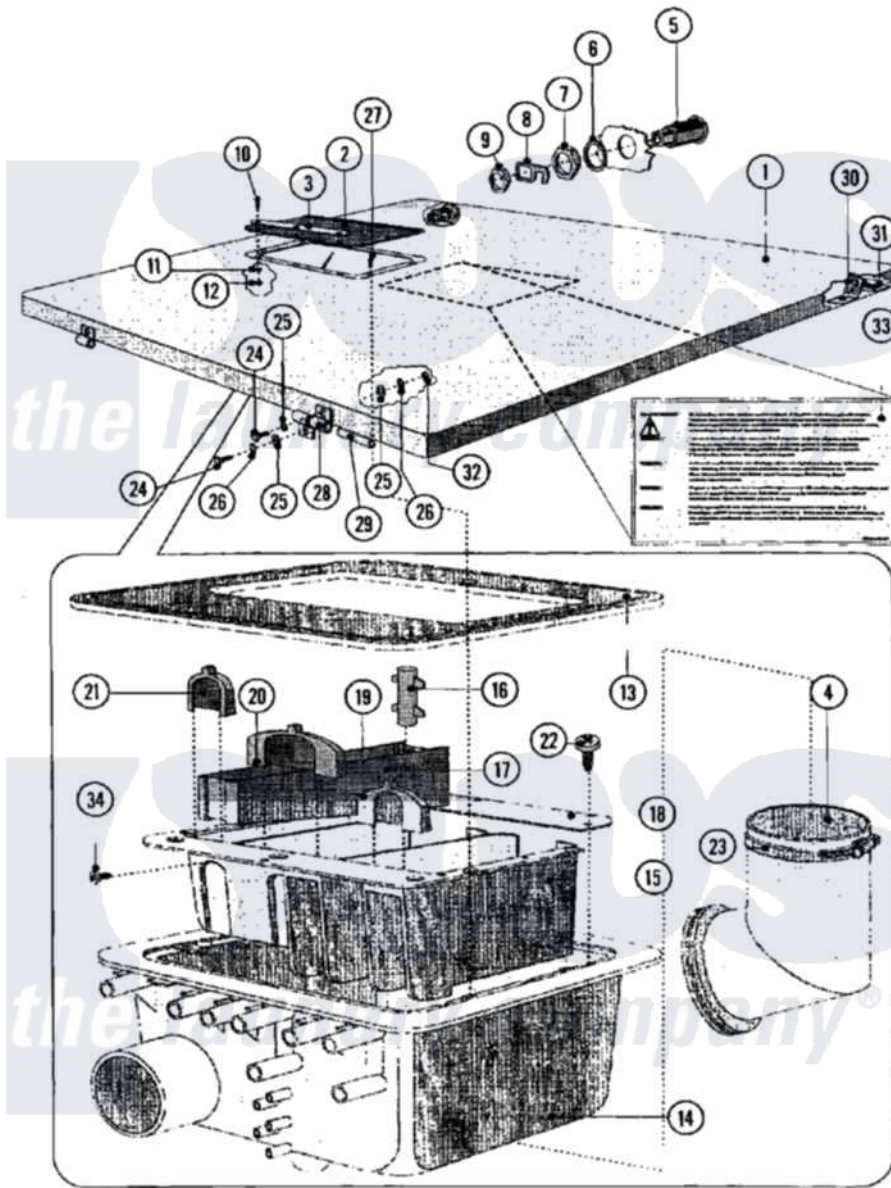

Maytag MFR50PCATS 18 - SOAP BOX & TOP COVER ASSEMBLY(SERIES 11)

Maytag Commercial Maytag MFR50PCATS Washer Parts Parts Diagram 18 - SOAP BOX & TOP COVER ASSEMBLY(SERIES 11)

Click on the part number to view part

Item	Original Part Number	Replaced By	Status	Part Description
001	23002968	23001002		Cover, Top
002	23001003			Rubber Cover, Soap Box
003	23002893			Lath, Rubber Cover Soap Hopper
004	23001005			Rubber Hose, Soap Box
005	23001006			Lock, Top Panel
"	23002673			Key-Top Panel
006	23001007			Washer M21x27x1
007	23001008			Nut, Lock
008	23001009			Hook, Lock
"	23001010			Hook, Lock
009	23001011			Nut
010	23001012			Screw
011	23001636	23002674		Spring, Lock Washer
012	23002652			Nut

013	23001015		Rubber Seal, Soap Box
014	23001016		External Soap Hopper
015	23001017		Soap Hopper Insert
016	23001018		Syphon Hose
017	23001019		Fabric Softner Insert
018	23001020		Insert Retainer
019	23001021		Prewash Diverter
020	23001022		Mainwash Diverter
021	23001023		Fabric Softner Diverter
022	23001024	23003782	Screw 3 Stainless Steel Lu
023	23001025		Clamp, Hose
024	23002462		Screw Lu
025	23001027		Washer
026	23002756		Lockwasher
027	23002894	23003484	Screw
028	23001030		Hinge, Top Cover
029	23001031		Shaft, Hinge
030	23001032		Spring Clip
031	23001033		Rivets, Blind Lu
032	23002436	Not Available	NUT (M6)
033	23001550		Sticker, Service Warning
034	NLA	Not Available	SCREW, SLOTTED (PAN HEAD)