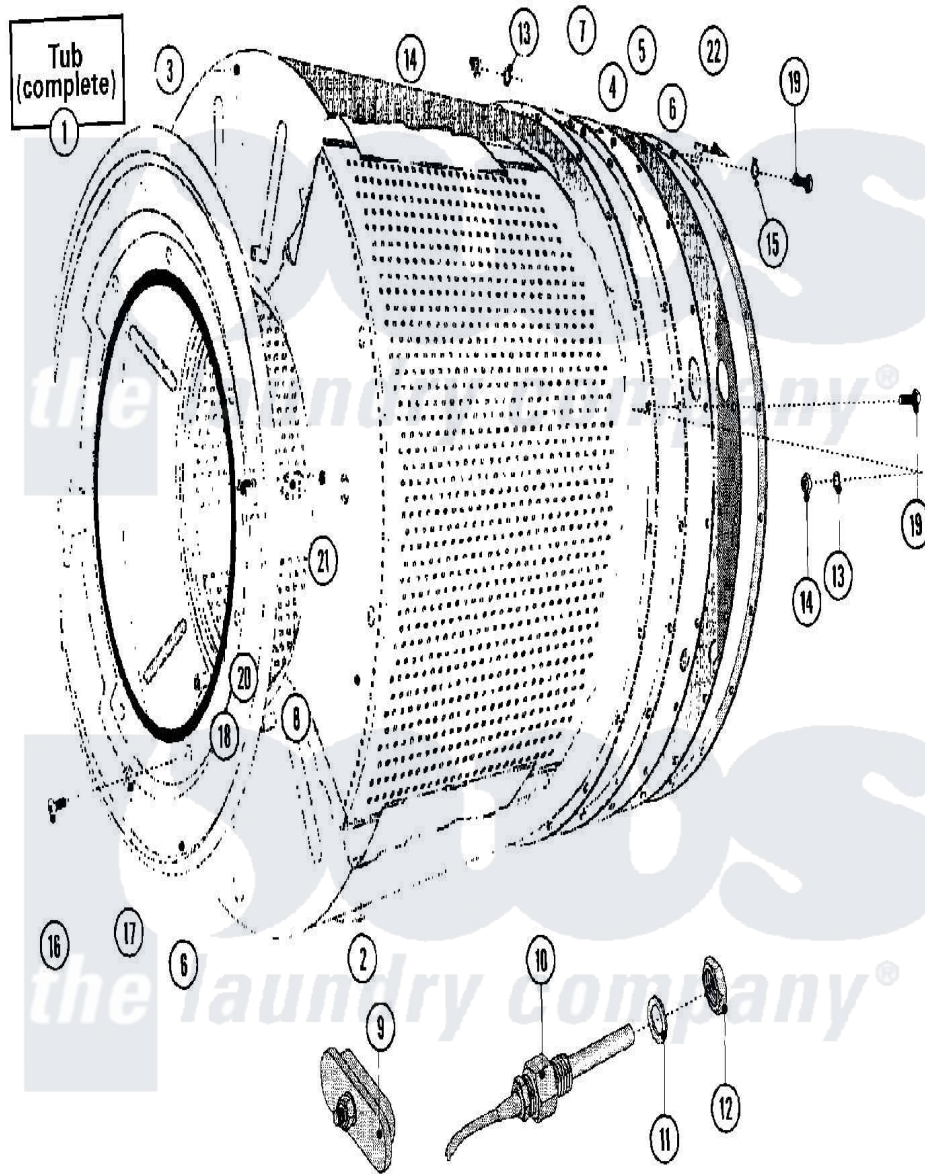

Maytag MFR50PCATS 23 - BASKET & OUTER SHELL ASSEMBLY(SERIES 11)

Maytag [Commercial Maytag MFR50PCATS Washer Parts](#) Parts Diagram 23 - BASKET & OUTER SHELL ASSEMBLY(SERIES 11)
 Click on the part number to view part

Item	Original Part Number	Replaced By	Status	Part Description
001	NLA		Not Available	TUB (COMPLETE)
002	23003818			Drum And Shaft Mfr 50
003	23002971			Shell, Outer
004	23001194			Backplate
"	NLA		Not Available	PLATE, BASE
005	23001196			Backplate
"	23003981			Bearing Housing Stud 14mm
006	23001198			Shield
007	23001199			Gasket, Rear Shell
008	23001200			Hinge, Mirco Switch
009	23001594			Heating Element Hole Plug
010	23001592			Adaptor
011	23002179			Washer Nut M14
012	23002936			Temperature, Sensor Holder, Nut M14

013	23002358		LOCK WASHER M8
014	23001607	23001266	Nut M8
015	23001203		Washer
016	23002617	23001777	Screw, Drive
017	23001204		Washer, Finishing
018	23001088	23002473	Rubber, Protective
019	23002847	23001205	Bolt
020	23001089		Screw
021	23001055	23001014	Nut M4
022	23001206		Bracket, Motor Harness