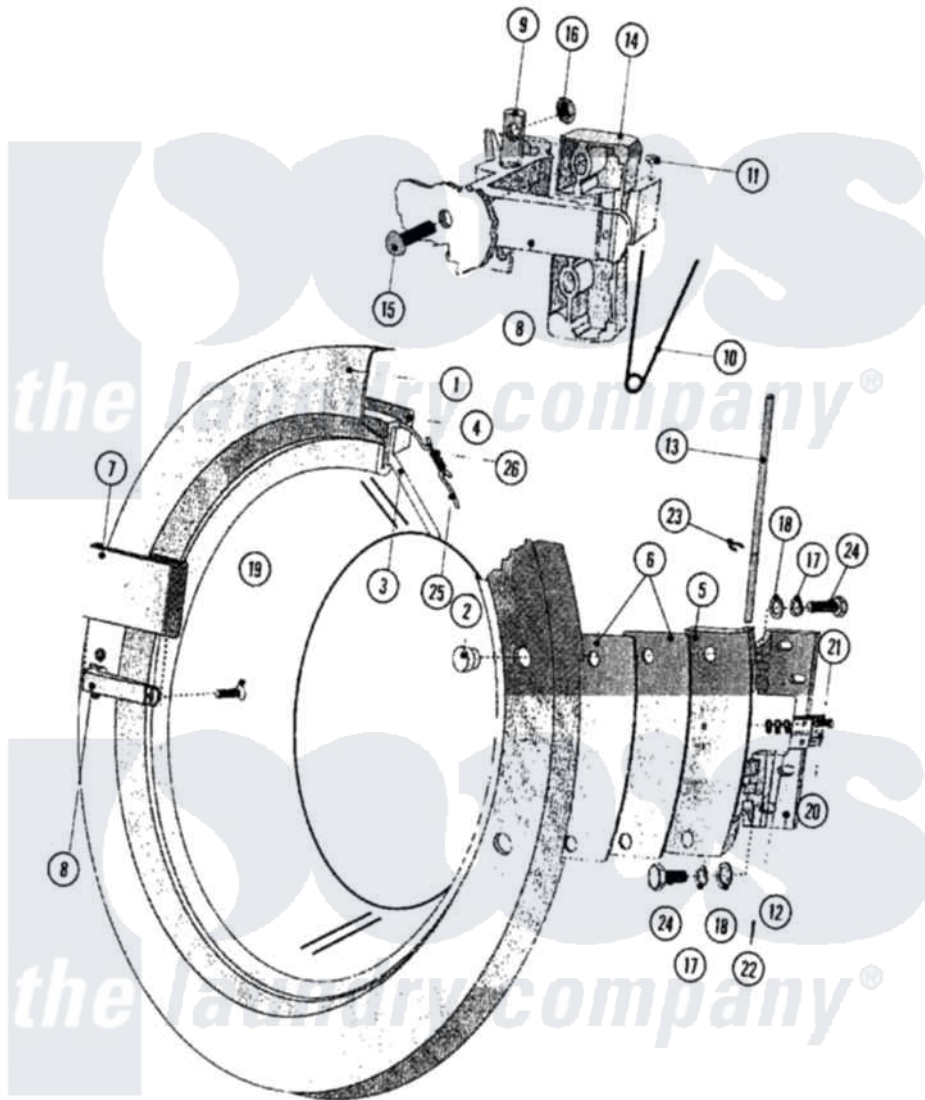

Maytag MFR50PCATS 24 - DOOR (SERIES 11)

Maytag Commercial Maytag MFR50PCATS Washer Parts Parts Diagram 24 - DOOR (SERIES 11)
 Click on the part number to view part

Item	Original Part Number	Replaced By	Status	Part Description
001	23001161			Ring, Door
002	23001162			Nut, Ornamental
003	23001163			Glass, Door
004	23001164			Gasket, Door Glass
005	23001165			Plate, Hinge
006	23001166			Shim, Hinge Plate
007	12001889			Kit, Door HANdle Assembly HANdle Front And Back Included
"	23001510	12001889		Kit, Door HANdle Assembly HANdle Front And Back Included
008	23003634			Lever, Door
"	NLA		Not Available	LEVER, HANDLE
009	23001168			Door Handle Pivot Pin
010	23001169			Spring, Handle Lever
011	23001057	23002499		Spring Retaining Clip
012	23001171			Base, Hinge

013	23001172		Shaft, Door Hinge
014	23001173		Handle, Lever Plate
015	23002937		Screw
016	23001176	23001312	Mut M6
"	23002280		Nut M6
017	23002130	23001158	Lockwasher
018	23001643	23002424	Washer M6.4
019	23001177		Screw
"	23002617	23001777	Screw, Drive
020	23001178		Microswitch, Activating Plate
021	23001178		Microswitch, Activating Plate
022	23001781	23001179	Screw
023	23001708		Washer
024	23001181		Ring, Retaining
025	23002279	23002462	Screw Lu
026	23002279	23002462	Screw Lu
027	23001185		Doorseal, Tension Ring
028	23001186		Doorspring, Tension Spring