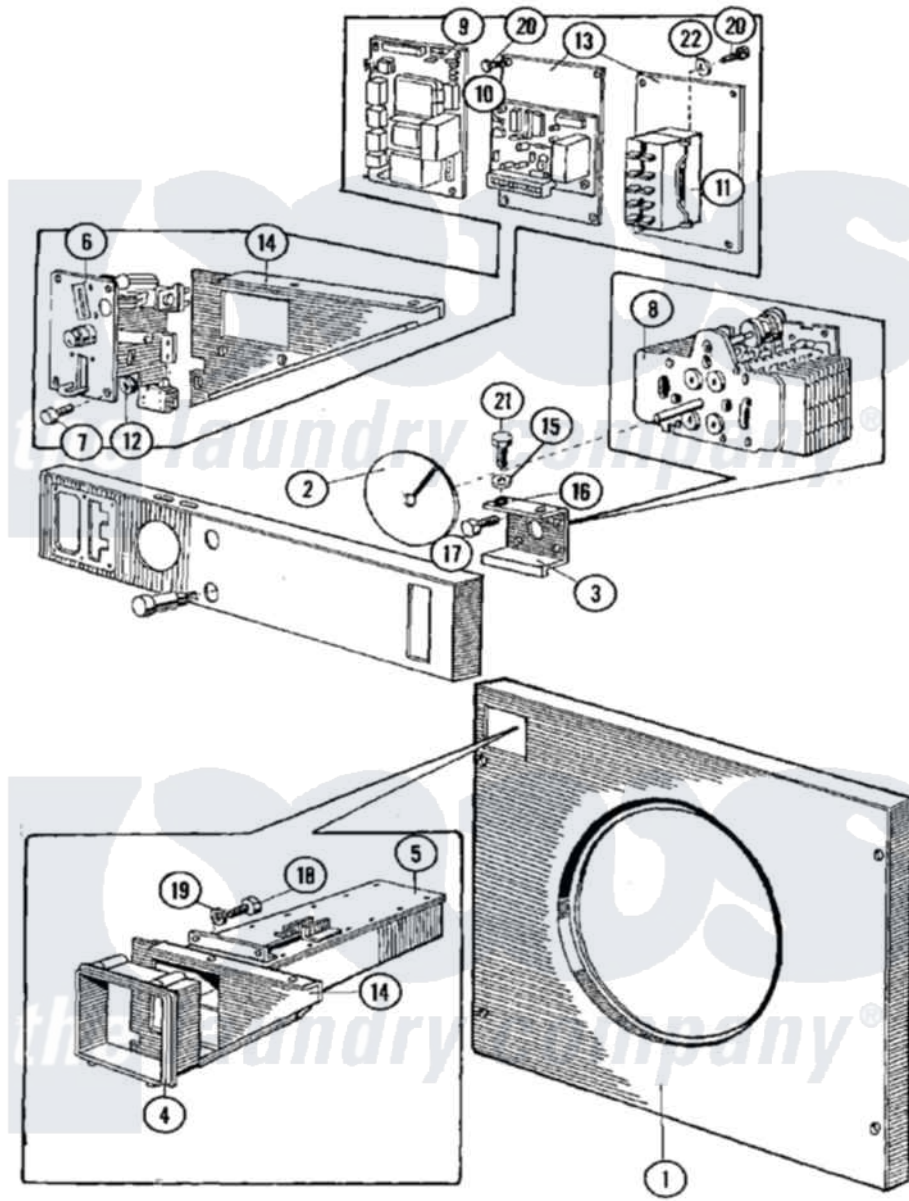

# Maytag MFR50PCAVS 02 - TIMER & COIN ASSEMBLY

Maytag Commercial Maytag MFR50PCAVS Washer Parts Parts Diagram 02 - TIMER & COIN ASSEMBLY  
 Click on the part number to view part

Item	Original Part Number	Replaced By	Status	Part Description
001	<a href="#">23001320</a>			Panel, Front
"	NLA		Not Available	PANEL, FRONT (SS)OPL
002	<a href="#">23001060</a>			Disc, Timer Indicator
003	<a href="#">23001061</a>			Timer, Support
004	<a href="#">23001062</a>			Collar, Coin Vault
005	<a href="#">23001349</a>			Vault, Coin
006	<a href="#">23001063</a>			Meter, Coin
007	<a href="#">23001064</a>			Screw, Ornamental
008	<a href="#">23001065</a>			Timer
"	<a href="#">23002203</a>			Motor, Timer
"	<a href="#">23002204</a>			Motor, Timer
009	<a href="#">23001066</a>			Counter, Coin
"	23001693	<a href="#">23001066</a>		Counter, Coin
010	W10124350		Not Available	NOT REQUIRED PART OR SEE NOTE
011	<a href="#">23001068</a>			Relay, Start
012	<a href="#">23001053</a>			Nut

013	NLA		Not Available	MOUNTING PLATE, START RELAY
014	<a href="#">23001502</a>			Support, Coin Vault
015	23001028	<a href="#">23002756</a>		Lockwasher
016	<a href="#">23001027</a>			Washer
017	<a href="#">23001069</a>			Screw
018	<a href="#">23001070</a>			Screw
019	<a href="#">23001013</a>			Lock Washer External Teeth M4
"	<a href="#">23001054</a>			Washer, Locking
020	23001052	<a href="#">23002869</a>		Screw
021	<a href="#">23001026</a>			Bolt
024	<a href="#">23001038</a>			Conversion Kit
"	<a href="#">23002195</a>			Pc-Pn Conversion Kit
"	<a href="#">23002333</a>			Pc To Pn Conversion
"	<a href="#">23002334</a>			Mc To MN Convers.